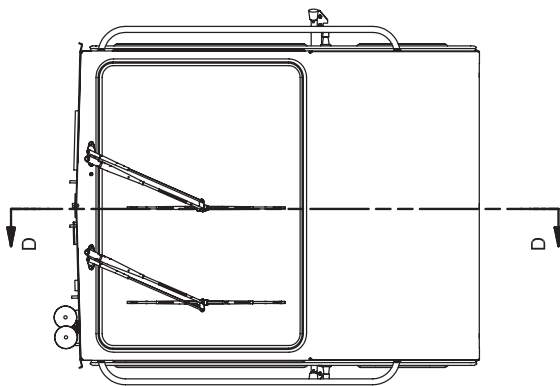

Cab Assembly

DETAIL C

SECTION B-B

SECTION A-A

SIDE VIEW

BACK VIEW

DETAIL H

FRONT VIEW

TOP VIEW

FRONT VIEW

DETAIL E
TYPICAL WINDOW MOLDING

SECTION D-D
INSIDE R.H. VIEW

SECTION F-F
TYPICAL BOTH DOORS

SECTION G-G
TYPICAL BOTH DOORS

1 SHIM AS NEEDED USING ITEMS 6 & 17. THIS IS TYPICAL FOR BOTH DOORS.

Cab Assembly

Item	Part No.	Qty	Description	Item	Part No.	Qty	Description
	581076		Cab Assembly, 24V				
1	581077	1	. Cab Weldment	30	581530	1	. Plate, LH Latch
2	* 579756	1	. Wiper Assembly, 24V Rear	31	570873	1	. Plate, RH Latch
3	576019	1	. Glass	32	234261	4	. Capscrew
4	203037	60'	. Molding, Locking Key	33	00179797	4	. Capscrew
5	200326	60'	. Molding, Self Lock	34	200325	2	. Stop, Door
6	559815	2	. Shim	35	231132	4	. Hex Nut
7	570684	1	. Wire Harness, Cab	36	00103319	4	. Lockwasher
8	567057	2	. Glass	37	243938	1	. Horn, Dual Air
9	570420	2	. Glass	38	239161	1	. Fan, Defroster
10	567055	1	. Glass	39	00109451	3	. Machine Screw
11	* 572038	1	. Door Assembly, Rh	40	00103338	3	. Flat Washer
12	* 570421	1	. Cab Insulation Location	42	234128	3	. Capscrew
13	702152	1	. Light ,Dome	43	224117	3	. Nut, Esna
14	223154	2	. Screw, Sheet Metal	44	223428	3	. Flat Washer
15	559651	2	. Latch Striker Assembly	45	00114498	1	. Jam Nut
16	* 579755	1	. Wiper Assembly, 24V Front	46	00106267	1	. Flat Washer
17	559816	2	. Shim	47	00105404	1	. Nipple, Pipe
18	09420904	18	. Capscrew	48	209394	1	. Fitting
19	568622	5'	. Duct	49	00100738	2	. Machine Screw
20	* 572039	1	. Door Assembly, Lh	50	222143	1	. Hex Nut
21	581209	1	. Gasket	51	211294	1	. Valve, Air
22	581210	1	. Plate, Cover	52	222350	4'	. Chain, Steel Safety
23	215774	2	. Mirror, Convex	53	214479	3	. Seal
24	526939	2	. Bracket	54	533724	2	. Handrail Assembly
25	223146	2	. Machine Screw	55	223654	8	. Locknut
26	570641	2	. Plate, Threshold	56	235207	8	. Capscrew
28	222384	6	. Machine Screw	57	223427	8	. Flat Washer
29	570894	2	. Latch				