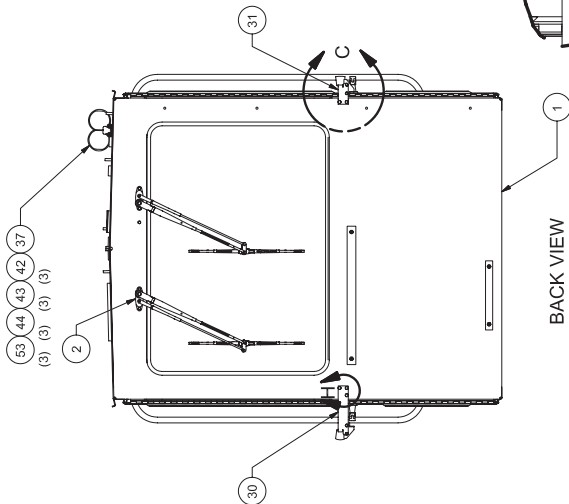

Cab Assembly

DETAIL C

SECTION B-B

SECTION A-A

SIDE VIEW

BACK VIEW

DETAIL H

FRONT VIEW

TOP VIEW

FRONT VIEW

DETAIL E
TYPICAL WINDOW MOLDING

SECTION D-D
INSIDE R.H. VIEW

SECTION F-F
TYPICAL BOTH DOORS

SECTION G-G
TYPICAL BOTH DOORS

1 SHIM AS NEEDED USING ITEMS 6 & 17. THIS IS TYPICAL FOR BOTH DOORS.

Cab Assembly

Item	Part No.	Qty	Description	Item	Part No.	Qty	Description
	581076		Cab Assembly, 24V				
1	581077	1	. Cab Weldment	30	581530	1	. Plate, LH Latch
2	* 579756	1	. Wiper Assembly, 24V Rear	31	570873	1	. Plate, RH Latch
3	576019	1	. Glass	32	234261	4	. Capscrew
4	203037	60'	. Molding, Locking Key	33	00179797	4	. Capscrew
5	200326	60'	. Molding, Self Lock	34	200325	2	. Stop, Door
6	559815	2	. Shim	35	231132	4	. Hex Nut
7	570684	1	. Wire Harness, Cab	36	00103319	4	. Lockwasher
8	567057	2	. Glass	37	243938	1	. Horn, Dual Air
9	570420	2	. Glass	38	239161	1	. Fan, Defroster
10	567055	1	. Glass	39	00109451	3	. Machine Screw
11	* 572038	1	. Door Assembly, Rh	40	00103338	3	. Flat Washer
12	* 570421	1	. Cab Insulation Location	42	234128	3	. Capscrew
13	702152	1	. Light ,Dome	43	224117	3	. Nut, Esna
14	223154	2	. Screw, Sheet Metal	44	223428	3	. Flat Washer
15	559651	2	. Latch Striker Assembly	45	00114498	1	. Jam Nut
16	* 579755	1	. Wiper Assembly, 24V Front	46	00106267	1	. Flat Washer
17	559816	2	. Shim	47	00105404	1	. Nipple, Pipe
18	09420904	18	. Capscrew	48	209394	1	. Fitting
19	568622	5'	. Duct	49	00100738	2	. Machine Screw
20	* 572039	1	. Door Assembly, Lh	50	222143	1	. Hex Nut
21	581209	1	. Gasket	51	211294	1	. Valve, Air
22	581210	1	. Plate, Cover	52	222350	4'	. Chain, Steel Safety
23	215774	2	. Mirror, Convex	53	214479	3	. Seal
24	526939	2	. Bracket	54	533724	2	. Handrail Assembly
25	223146	2	. Machine Screw	55	223654	8	. Locknut
26	570641	2	. Plate, Threshold	56	235207	8	. Capscrew
28	222384	6	. Machine Screw	57	223427	8	. Flat Washer
29	570894	2	. Latch				