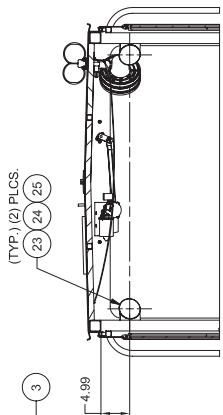

Cab Assembly

DETAIL C

SECTION B-B

SECTION A-A

SIDE VIEW

BACK VIEW

DETAIL H

FRONT VIEW

TOP VIEW

FRONT VIEW

DETAIL E
TYPICAL WINDOW MOLDING

SECTION D-D
INSIDE R.H. VIEW

SECTION F-F
TYPICAL BOTH DOORS

SECTION G-G
TYPICAL BOTH DOORS

1 SHIM AS NEEDED USING ITEMS 6 & 17. THIS IS TYPICAL FOR BOTH DOORS.

Cab Assembly

Item	Part No.	Qty	Description	Item	Part No.	Qty	Description
	581076		Cab Assembly, 24V				
1	581077	1	. Cab Weldment	30	581530	1	. Plate, LH Latch
2	* 579756	1	. Wiper Assembly, 24V Rear	31	570873	1	. Plate, RH Latch
3	576019	1	. Glass	32	234261	4	. Capscrew
4	203037	60'	. Molding, Locking Key	33	00179797	4	. Capscrew
5	200326	60'	. Molding, Self Lock	34	200325	2	. Stop, Door
6	559815	2	. Shim	35	231132	4	. Hex Nut
7	570684	1	. Wire Harness, Cab	36	00103319	4	. Lockwasher
8	567057	2	. Glass	37	243938	1	. Horn, Dual Air
9	570420	2	. Glass	38	239161	1	. Fan, Defroster
10	567055	1	. Glass	39	00109451	3	. Machine Screw
11	* 572038	1	. Door Assembly, Rh	40	00103338	3	. Flat Washer
12	* 570421	1	. Cab Insulation Location	42	234128	3	. Capscrew
13	702152	1	. Light ,Dome	43	224117	3	. Nut, Esna
14	223154	2	. Screw, Sheet Metal	44	223428	3	. Flat Washer
15	559651	2	. Latch Striker Assembly	45	00114498	1	. Jam Nut
16	* 579755	1	. Wiper Assembly, 24V Front	46	00106267	1	. Flat Washer
17	559816	2	. Shim	47	00105404	1	. Nipple, Pipe
18	09420904	18	. Capscrew	48	209394	1	. Fitting
19	568622	5'	. Duct	49	00100738	2	. Machine Screw
20	* 572039	1	. Door Assembly, Lh	50	222143	1	. Hex Nut
21	581209	1	. Gasket	51	211294	1	. Valve, Air
22	581210	1	. Plate, Cover	52	222350	4'	. Chain, Steel Safety
23	215774	2	. Mirror, Convex	53	214479	3	. Seal
24	526939	2	. Bracket	54	533724	2	. Handrail Assembly
25	223146	2	. Machine Screw	55	223654	8	. Locknut
26	570641	2	. Plate, Threshold	56	235207	8	. Capscrew
28	222384	6	. Machine Screw	57	223427	8	. Flat Washer
29	570894	2	. Latch				