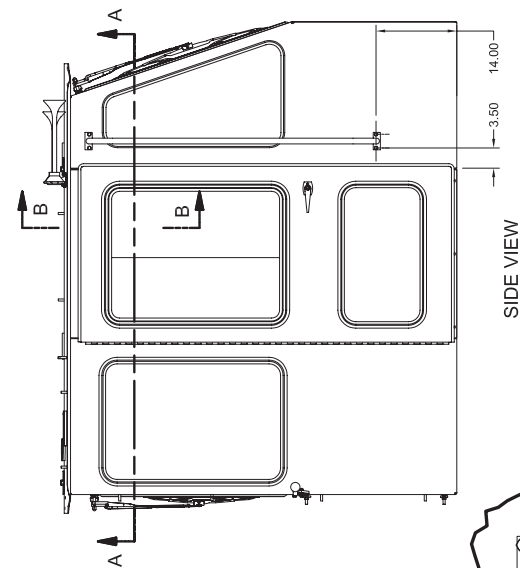

Cab Assembly

DETAIL C

SECTION B-B

SECTION A-A

SIDE VIEW

BACK VIEW

DETAIL H

FRONT VIEW

TOP VIEW

FRONT VIEW

DETAIL E
TYPICAL WINDOW MOLDING

SECTION D-D
INSIDE R.H. VIEW

SECTION F-F
TYPICAL BOTH DOORS

SECTION G-G
TYPICAL BOTH DOORS

1 SHIM AS NEEDED USING ITEMS 6 & 17. THIS IS TYPICAL FOR BOTH DOORS.

Cab Assembly

Item	Part No.	Qty	Description	Item	Part No.	Qty	Description
	581076		Cab Assembly, 24V				
1	581077	1	. Cab Weldment	30	581530	1	. Plate, LH Latch
2	* 579756	1	. Wiper Assembly, 24V Rear	31	570873	1	. Plate, RH Latch
3	576019	1	. Glass	32	234261	4	. Capscrew
4	203037	60'	. Molding, Locking Key	33	00179797	4	. Capscrew
5	200326	60'	. Molding, Self Lock	34	200325	2	. Stop, Door
6	559815	2	. Shim	35	231132	4	. Hex Nut
7	570684	1	. Wire Harness, Cab	36	00103319	4	. Lockwasher
8	567057	2	. Glass	37	243938	1	. Horn, Dual Air
9	570420	2	. Glass	38	239161	1	. Fan, Defroster
10	567055	1	. Glass	39	00109451	3	. Machine Screw
11	* 572038	1	. Door Assembly, Rh	40	00103338	3	. Flat Washer
12	* 570421	1	. Cab Insulation Location	42	234128	3	. Capscrew
13	702152	1	. Light ,Dome	43	224117	3	. Nut, Esna
14	223154	2	. Screw, Sheet Metal	44	223428	3	. Flat Washer
15	559651	2	. Latch Striker Assembly	45	00114498	1	. Jam Nut
16	* 579755	1	. Wiper Assembly, 24V Front	46	00106267	1	. Flat Washer
17	559816	2	. Shim	47	00105404	1	. Nipple, Pipe
18	09420904	18	. Capscrew	48	209394	1	. Fitting
19	568622	5'	. Duct	49	00100738	2	. Machine Screw
20	* 572039	1	. Door Assembly, Lh	50	222143	1	. Hex Nut
21	581209	1	. Gasket	51	211294	1	. Valve, Air
22	581210	1	. Plate, Cover	52	222350	4'	. Chain, Steel Safety
23	215774	2	. Mirror, Convex	53	214479	3	. Seal
24	526939	2	. Bracket	54	533724	2	. Handrail Assembly
25	223146	2	. Machine Screw	55	223654	8	. Locknut
26	570641	2	. Plate, Threshold	56	235207	8	. Capscrew
28	222384	6	. Machine Screw	57	223427	8	. Flat Washer
29	570894	2	. Latch				