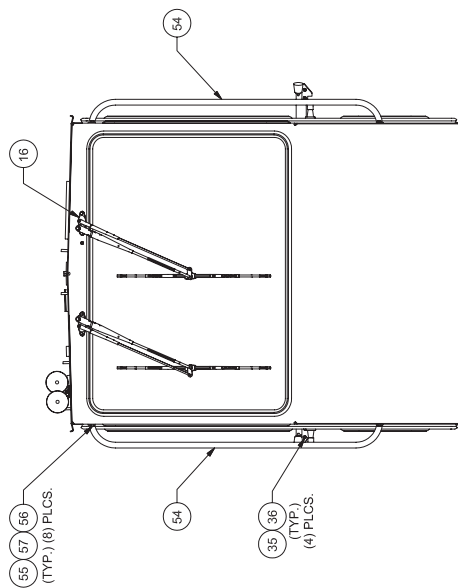

Cab Assembly

DETAIL C

SECTION B-B

SECTION A-A

SIDE VIEW

BACK VIEW

DETAIL H

FRONT VIEW

TOP VIEW

FRONT VIEW

DETAIL E
TYPICAL WINDOW MOLDING

SECTION D-D
INSIDE R.H. VIEW

SECTION F-F
TYPICAL BOTH DOORS

SECTION G-G
TYPICAL BOTH DOORS

1 SHIM AS NEEDED USING ITEMS 6 & 17. THIS IS TYPICAL FOR BOTH DOORS.

Cab Assembly

Item	Part No.	Qty	Description	Item	Part No.	Qty	Description
	581076		Cab Assembly, 24V				
1	581077	1	. Cab Weldment	30	581530	1	. Plate, LH Latch
2	* 579756	1	. Wiper Assembly, 24V Rear	31	570873	1	. Plate, RH Latch
3	576019	1	. Glass	32	234261	4	. Capscrew
4	203037	60'	. Molding, Locking Key	33	00179797	4	. Capscrew
5	200326	60'	. Molding, Self Lock	34	200325	2	. Stop, Door
6	559815	2	. Shim	35	231132	4	. Hex Nut
7	570684	1	. Wire Harness, Cab	36	00103319	4	. Lockwasher
8	567057	2	. Glass	37	243938	1	. Horn, Dual Air
9	570420	2	. Glass	38	239161	1	. Fan, Defroster
10	567055	1	. Glass	39	00109451	3	. Machine Screw
11	* 572038	1	. Door Assembly, Rh	40	00103338	3	. Flat Washer
12	* 570421	1	. Cab Insulation Location	42	234128	3	. Capscrew
13	702152	1	. Light ,Dome	43	224117	3	. Nut, Esna
14	223154	2	. Screw, Sheet Metal	44	223428	3	. Flat Washer
15	559651	2	. Latch Striker Assembly	45	00114498	1	. Jam Nut
16	* 579755	1	. Wiper Assembly, 24V Front	46	00106267	1	. Flat Washer
17	559816	2	. Shim	47	00105404	1	. Nipple, Pipe
18	09420904	18	. Capscrew	48	209394	1	. Fitting
19	568622	5'	. Duct	49	00100738	2	. Machine Screw
20	* 572039	1	. Door Assembly, Lh	50	222143	1	. Hex Nut
21	581209	1	. Gasket	51	211294	1	. Valve, Air
22	581210	1	. Plate, Cover	52	222350	4'	. Chain, Steel Safety
23	215774	2	. Mirror, Convex	53	214479	3	. Seal
24	526939	2	. Bracket	54	533724	2	. Handrail Assembly
25	223146	2	. Machine Screw	55	223654	8	. Locknut
26	570641	2	. Plate, Threshold	56	235207	8	. Capscrew
28	222384	6	. Machine Screw	57	223427	8	. Flat Washer
29	570894	2	. Latch				