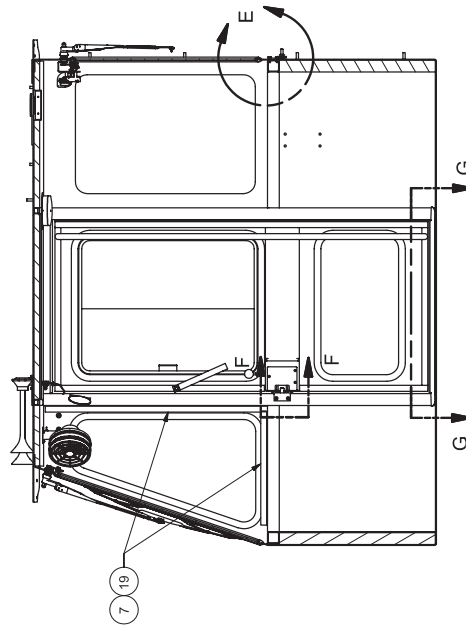

Cab Assembly

DETAIL C

SECTION B-B

SECTION A-A

SIDE VIEW

BACK VIEW

DETAIL H

FRONT VIEW

TOP VIEW

FRONT VIEW

DETAIL E
TYPICAL WINDOW MOLDING

SECTION D-D
INSIDE R.H. VIEW

SECTION F-F
TYPICAL BOTH DOORS

SECTION G-G
TYPICAL BOTH DOORS

1 SHIM AS NEEDED USING ITEMS 6 & 17. THIS IS TYPICAL FOR BOTH DOORS.

Cab Assembly

Item	Part No.	Qty	Description	Item	Part No.	Qty	Description
	581076		Cab Assembly, 24V				
1	581077	1	. Cab Weldment	30	581530	1	. Plate, LH Latch
2	* 579756	1	. Wiper Assembly, 24V Rear	31	570873	1	. Plate, RH Latch
3	576019	1	. Glass	32	234261	4	. Capscrew
4	203037	60'	. Molding, Locking Key	33	00179797	4	. Capscrew
5	200326	60'	. Molding, Self Lock	34	200325	2	. Stop, Door
6	559815	2	. Shim	35	231132	4	. Hex Nut
7	570684	1	. Wire Harness, Cab	36	00103319	4	. Lockwasher
8	567057	2	. Glass	37	243938	1	. Horn, Dual Air
9	570420	2	. Glass	38	239161	1	. Fan, Defroster
10	567055	1	. Glass	39	00109451	3	. Machine Screw
11	* 572038	1	. Door Assembly, Rh	40	00103338	3	. Flat Washer
12	* 570421	1	. Cab Insulation Location	42	234128	3	. Capscrew
13	702152	1	. Light ,Dome	43	224117	3	. Nut, Esna
14	223154	2	. Screw, Sheet Metal	44	223428	3	. Flat Washer
15	559651	2	. Latch Striker Assembly	45	00114498	1	. Jam Nut
16	* 579755	1	. Wiper Assembly, 24V Front	46	00106267	1	. Flat Washer
17	559816	2	. Shim	47	00105404	1	. Nipple, Pipe
18	09420904	18	. Capscrew	48	209394	1	. Fitting
19	568622	5'	. Duct	49	00100738	2	. Machine Screw
20	* 572039	1	. Door Assembly, Lh	50	222143	1	. Hex Nut
21	581209	1	. Gasket	51	211294	1	. Valve, Air
22	581210	1	. Plate, Cover	52	222350	4'	. Chain, Steel Safety
23	215774	2	. Mirror, Convex	53	214479	3	. Seal
24	526939	2	. Bracket	54	533724	2	. Handrail Assembly
25	223146	2	. Machine Screw	55	223654	8	. Locknut
26	570641	2	. Plate, Threshold	56	235207	8	. Capscrew
28	222384	6	. Machine Screw	57	223427	8	. Flat Washer
29	570894	2	. Latch				