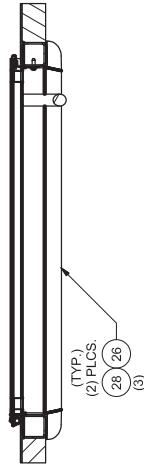

Cab Assembly

DETAIL C

SECTION B-B

SECTION A-A

SIDE VIEW

BACK VIEW

DETAIL H

FRONT VIEW

TOP VIEW

FRONT VIEW

DETAIL E
TYPICAL WINDOW MOLDING

SECTION D-D
INSIDE R.H. VIEW

SECTION F-F
TYPICAL BOTH DOORS

SECTION G-G
TYPICAL BOTH DOORS

1 SHIM AS NEEDED USING ITEMS 6 & 17. THIS IS TYPICAL FOR BOTH DOORS.

Cab Assembly

Item	Part No.	Qty	Description	Item	Part No.	Qty	Description
	581076		Cab Assembly, 24V				
1	581077	1	. Cab Weldment	30	581530	1	. Plate, LH Latch
2	* 579756	1	. Wiper Assembly, 24V Rear	31	570873	1	. Plate, RH Latch
3	576019	1	. Glass	32	234261	4	. Capscrew
4	203037	60'	. Molding, Locking Key	33	00179797	4	. Capscrew
5	200326	60'	. Molding, Self Lock	34	200325	2	. Stop, Door
6	559815	2	. Shim	35	231132	4	. Hex Nut
7	570684	1	. Wire Harness, Cab	36	00103319	4	. Lockwasher
8	567057	2	. Glass	37	243938	1	. Horn, Dual Air
9	570420	2	. Glass	38	239161	1	. Fan, Defroster
10	567055	1	. Glass	39	00109451	3	. Machine Screw
11	* 572038	1	. Door Assembly, Rh	40	00103338	3	. Flat Washer
12	* 570421	1	. Cab Insulation Location	42	234128	3	. Capscrew
13	702152	1	. Light ,Dome	43	224117	3	. Nut, Esna
14	223154	2	. Screw, Sheet Metal	44	223428	3	. Flat Washer
15	559651	2	. Latch Striker Assembly	45	00114498	1	. Jam Nut
16	* 579755	1	. Wiper Assembly, 24V Front	46	00106267	1	. Flat Washer
17	559816	2	. Shim	47	00105404	1	. Nipple, Pipe
18	09420904	18	. Capscrew	48	209394	1	. Fitting
19	568622	5'	. Duct	49	00100738	2	. Machine Screw
20	* 572039	1	. Door Assembly, Lh	50	222143	1	. Hex Nut
21	581209	1	. Gasket	51	211294	1	. Valve, Air
22	581210	1	. Plate, Cover	52	222350	4'	. Chain, Steel Safety
23	215774	2	. Mirror, Convex	53	214479	3	. Seal
24	526939	2	. Bracket	54	533724	2	. Handrail Assembly
25	223146	2	. Machine Screw	55	223654	8	. Locknut
26	570641	2	. Plate, Threshold	56	235207	8	. Capscrew
28	222384	6	. Machine Screw	57	223427	8	. Flat Washer
29	570894	2	. Latch				