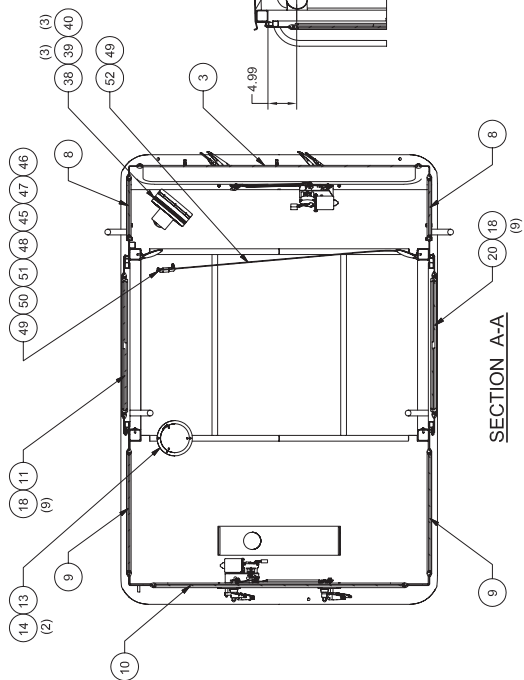

Cab Assembly

DETAIL C

SECTION B-B

SECTION A-A

SIDE VIEW

BACK VIEW

DETAIL H

FRONT VIEW

TOP VIEW

FRONT VIEW

DETAIL E
TYPICAL WINDOW MOLDING

SECTION D-D
INSIDE R.H. VIEW

SECTION F-F
TYPICAL BOTH DOORS

SECTION G-G
TYPICAL BOTH DOORS

1 SHIM AS NEEDED USING ITEMS 6 & 17. THIS IS TYPICAL FOR BOTH DOORS.

Cab Assembly

Item	Part No.	Qty	Description	Item	Part No.	Qty	Description
	581076		Cab Assembly, 24V				
1	581077	1	. Cab Weldment	30	581530	1	. Plate, LH Latch
2	* 579756	1	. Wiper Assembly, 24V Rear	31	570873	1	. Plate, RH Latch
3	576019	1	. Glass	32	234261	4	. Capscrew
4	203037	60'	. Molding, Locking Key	33	00179797	4	. Capscrew
5	200326	60'	. Molding, Self Lock	34	200325	2	. Stop, Door
6	559815	2	. Shim	35	231132	4	. Hex Nut
7	570684	1	. Wire Harness, Cab	36	00103319	4	. Lockwasher
8	567057	2	. Glass	37	243938	1	. Horn, Dual Air
9	570420	2	. Glass	38	239161	1	. Fan, Defroster
10	567055	1	. Glass	39	00109451	3	. Machine Screw
11	* 572038	1	. Door Assembly, Rh	40	00103338	3	. Flat Washer
12	* 570421	1	. Cab Insulation Location	42	234128	3	. Capscrew
13	702152	1	. Light ,Dome	43	224117	3	. Nut, Esna
14	223154	2	. Screw, Sheet Metal	44	223428	3	. Flat Washer
15	559651	2	. Latch Striker Assembly	45	00114498	1	. Jam Nut
16	* 579755	1	. Wiper Assembly, 24V Front	46	00106267	1	. Flat Washer
17	559816	2	. Shim	47	00105404	1	. Nipple, Pipe
18	09420904	18	. Capscrew	48	209394	1	. Fitting
19	568622	5'	. Duct	49	00100738	2	. Machine Screw
20	* 572039	1	. Door Assembly, Lh	50	222143	1	. Hex Nut
21	581209	1	. Gasket	51	211294	1	. Valve, Air
22	581210	1	. Plate, Cover	52	222350	4'	. Chain, Steel Safety
23	215774	2	. Mirror, Convex	53	214479	3	. Seal
24	526939	2	. Bracket	54	533724	2	. Handrail Assembly
25	223146	2	. Machine Screw	55	223654	8	. Locknut
26	570641	2	. Plate, Threshold	56	235207	8	. Capscrew
28	222384	6	. Machine Screw	57	223427	8	. Flat Washer
29	570894	2	. Latch				