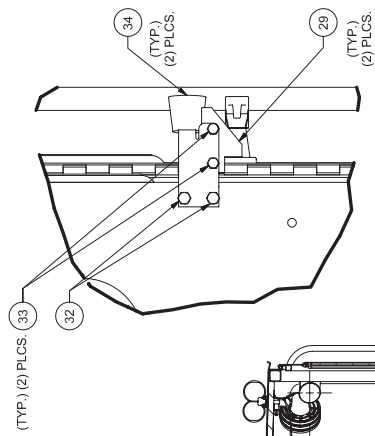

Cab Assembly

DETAIL C

SECTION B-B

SECTION A-A

SIDE VIEW

BACK VIEW

DETAIL H

FRONT VIEW

TOP VIEW

FRONT VIEW

DETAIL E
TYPICAL WINDOW MOLDING

SECTION D-D
INSIDE R.H. VIEW

SECTION F-F
TYPICAL BOTH DOORS

SECTION G-G
TYPICAL BOTH DOORS

1 SHIM AS NEEDED USING ITEMS 6 & 17. THIS IS TYPICAL FOR BOTH DOORS.

Cab Assembly

Item	Part No.	Qty	Description	Item	Part No.	Qty	Description
	581076		Cab Assembly, 24V				
1	581077	1	. Cab Weldment	30	581530	1	. Plate, LH Latch
2	* 579756	1	. Wiper Assembly, 24V Rear	31	570873	1	. Plate, RH Latch
3	576019	1	. Glass	32	234261	4	. Capscrew
4	203037	60'	. Molding, Locking Key	33	00179797	4	. Capscrew
5	200326	60'	. Molding, Self Lock	34	200325	2	. Stop, Door
6	559815	2	. Shim	35	231132	4	. Hex Nut
7	570684	1	. Wire Harness, Cab	36	00103319	4	. Lockwasher
8	567057	2	. Glass	37	243938	1	. Horn, Dual Air
9	570420	2	. Glass	38	239161	1	. Fan, Defroster
10	567055	1	. Glass	39	00109451	3	. Machine Screw
11	* 572038	1	. Door Assembly, Rh	40	00103338	3	. Flat Washer
12	* 570421	1	. Cab Insulation Location	42	234128	3	. Capscrew
13	702152	1	. Light ,Dome	43	224117	3	. Nut, Esna
14	223154	2	. Screw, Sheet Metal	44	223428	3	. Flat Washer
15	559651	2	. Latch Striker Assembly	45	00114498	1	. Jam Nut
16	* 579755	1	. Wiper Assembly, 24V Front	46	00106267	1	. Flat Washer
17	559816	2	. Shim	47	00105404	1	. Nipple, Pipe
18	09420904	18	. Capscrew	48	209394	1	. Fitting
19	568622	5'	. Duct	49	00100738	2	. Machine Screw
20	* 572039	1	. Door Assembly, Lh	50	222143	1	. Hex Nut
21	581209	1	. Gasket	51	211294	1	. Valve, Air
22	581210	1	. Plate, Cover	52	222350	4'	. Chain, Steel Safety
23	215774	2	. Mirror, Convex	53	214479	3	. Seal
24	526939	2	. Bracket	54	533724	2	. Handrail Assembly
25	223146	2	. Machine Screw	55	223654	8	. Locknut
26	570641	2	. Plate, Threshold	56	235207	8	. Capscrew
28	222384	6	. Machine Screw	57	223427	8	. Flat Washer
29	570894	2	. Latch				