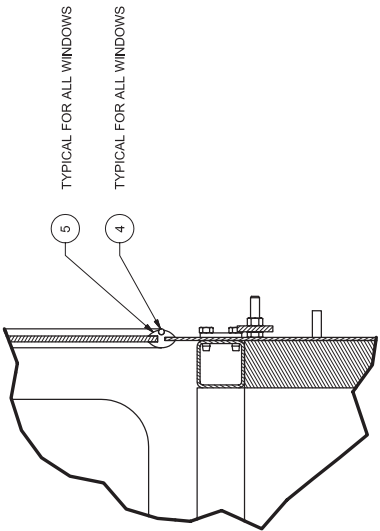

Cab Assembly

DETAIL C

SECTION B-B

SECTION A-A

SIDE VIEW

BACK VIEW

DETAIL H

FRONT VIEW

TOP VIEW

FRONT VIEW

DETAIL E
TYPICAL WINDOW MOLDING

SECTION D-D
INSIDE R.H. VIEW

SECTION F-F
TYPICAL BOTH DOORS

SECTION G-G
TYPICAL BOTH DOORS

1 SHIM AS NEEDED USING ITEMS 6 & 17. THIS IS TYPICAL FOR BOTH DOORS.

Cab Assembly

Item	Part No.	Qty	Description	Item	Part No.	Qty	Description
	581076		Cab Assembly, 24V				
1	581077	1	. Cab Weldment	30	581530	1	. Plate, LH Latch
2	* 579756	1	. Wiper Assembly, 24V Rear	31	570873	1	. Plate, RH Latch
3	576019	1	. Glass	32	234261	4	. Capscrew
4	203037	60'	. Molding, Locking Key	33	00179797	4	. Capscrew
5	200326	60'	. Molding, Self Lock	34	200325	2	. Stop, Door
6	559815	2	. Shim	35	231132	4	. Hex Nut
7	570684	1	. Wire Harness, Cab	36	00103319	4	. Lockwasher
8	567057	2	. Glass	37	243938	1	. Horn, Dual Air
9	570420	2	. Glass	38	239161	1	. Fan, Defroster
10	567055	1	. Glass	39	00109451	3	. Machine Screw
11	* 572038	1	. Door Assembly, Rh	40	00103338	3	. Flat Washer
12	* 570421	1	. Cab Insulation Location	42	234128	3	. Capscrew
13	702152	1	. Light ,Dome	43	224117	3	. Nut, Esna
14	223154	2	. Screw, Sheet Metal	44	223428	3	. Flat Washer
15	559651	2	. Latch Striker Assembly	45	00114498	1	. Jam Nut
16	* 579755	1	. Wiper Assembly, 24V Front	46	00106267	1	. Flat Washer
17	559816	2	. Shim	47	00105404	1	. Nipple, Pipe
18	09420904	18	. Capscrew	48	209394	1	. Fitting
19	568622	5'	. Duct	49	00100738	2	. Machine Screw
20	* 572039	1	. Door Assembly, Lh	50	222143	1	. Hex Nut
21	581209	1	. Gasket	51	211294	1	. Valve, Air
22	581210	1	. Plate, Cover	52	222350	4'	. Chain, Steel Safety
23	215774	2	. Mirror, Convex	53	214479	3	. Seal
24	526939	2	. Bracket	54	533724	2	. Handrail Assembly
25	223146	2	. Machine Screw	55	223654	8	. Locknut
26	570641	2	. Plate, Threshold	56	235207	8	. Capscrew
28	222384	6	. Machine Screw	57	223427	8	. Flat Washer
29	570894	2	. Latch				