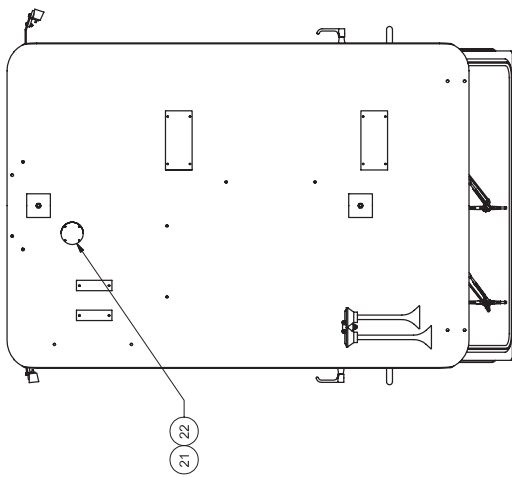

Cab Assembly

DETAIL C

SECTION B-B

SECTION A-A

SIDE VIEW

BACK VIEW

DETAIL H

FRONT VIEW

TOP VIEW

FRONT VIEW

DETAIL E
TYPICAL WINDOW MOLDING

SECTION D-D
INSIDE R.H. VIEW

SECTION F-F
TYPICAL BOTH DOORS

SECTION G-G
TYPICAL BOTH DOORS

1 SHIM AS NEEDED USING ITEMS 6 & 17. THIS IS TYPICAL FOR BOTH DOORS.

Cab Assembly

Item	Part No.	Qty	Description	Item	Part No.	Qty	Description
	581076		Cab Assembly, 24V				
1	581077	1	. Cab Weldment	30	581530	1	. Plate, LH Latch
2	* 579756	1	. Wiper Assembly, 24V Rear	31	570873	1	. Plate, RH Latch
3	576019	1	. Glass	32	234261	4	. Capscrew
4	203037	60'	. Molding, Locking Key	33	00179797	4	. Capscrew
5	200326	60'	. Molding, Self Lock	34	200325	2	. Stop, Door
6	559815	2	. Shim	35	231132	4	. Hex Nut
7	570684	1	. Wire Harness, Cab	36	00103319	4	. Lockwasher
8	567057	2	. Glass	37	243938	1	. Horn, Dual Air
9	570420	2	. Glass	38	239161	1	. Fan, Defroster
10	567055	1	. Glass	39	00109451	3	. Machine Screw
11	* 572038	1	. Door Assembly, Rh	40	00103338	3	. Flat Washer
12	* 570421	1	. Cab Insulation Location	42	234128	3	. Capscrew
13	702152	1	. Light ,Dome	43	224117	3	. Nut, Esna
14	223154	2	. Screw, Sheet Metal	44	223428	3	. Flat Washer
15	559651	2	. Latch Striker Assembly	45	00114498	1	. Jam Nut
16	* 579755	1	. Wiper Assembly, 24V Front	46	00106267	1	. Flat Washer
17	559816	2	. Shim	47	00105404	1	. Nipple, Pipe
18	09420904	18	. Capscrew	48	209394	1	. Fitting
19	568622	5'	. Duct	49	00100738	2	. Machine Screw
20	* 572039	1	. Door Assembly, Lh	50	222143	1	. Hex Nut
21	581209	1	. Gasket	51	211294	1	. Valve, Air
22	581210	1	. Plate, Cover	52	222350	4'	. Chain, Steel Safety
23	215774	2	. Mirror, Convex	53	214479	3	. Seal
24	526939	2	. Bracket	54	533724	2	. Handrail Assembly
25	223146	2	. Machine Screw	55	223654	8	. Locknut
26	570641	2	. Plate, Threshold	56	235207	8	. Capscrew
28	222384	6	. Machine Screw	57	223427	8	. Flat Washer
29	570894	2	. Latch				