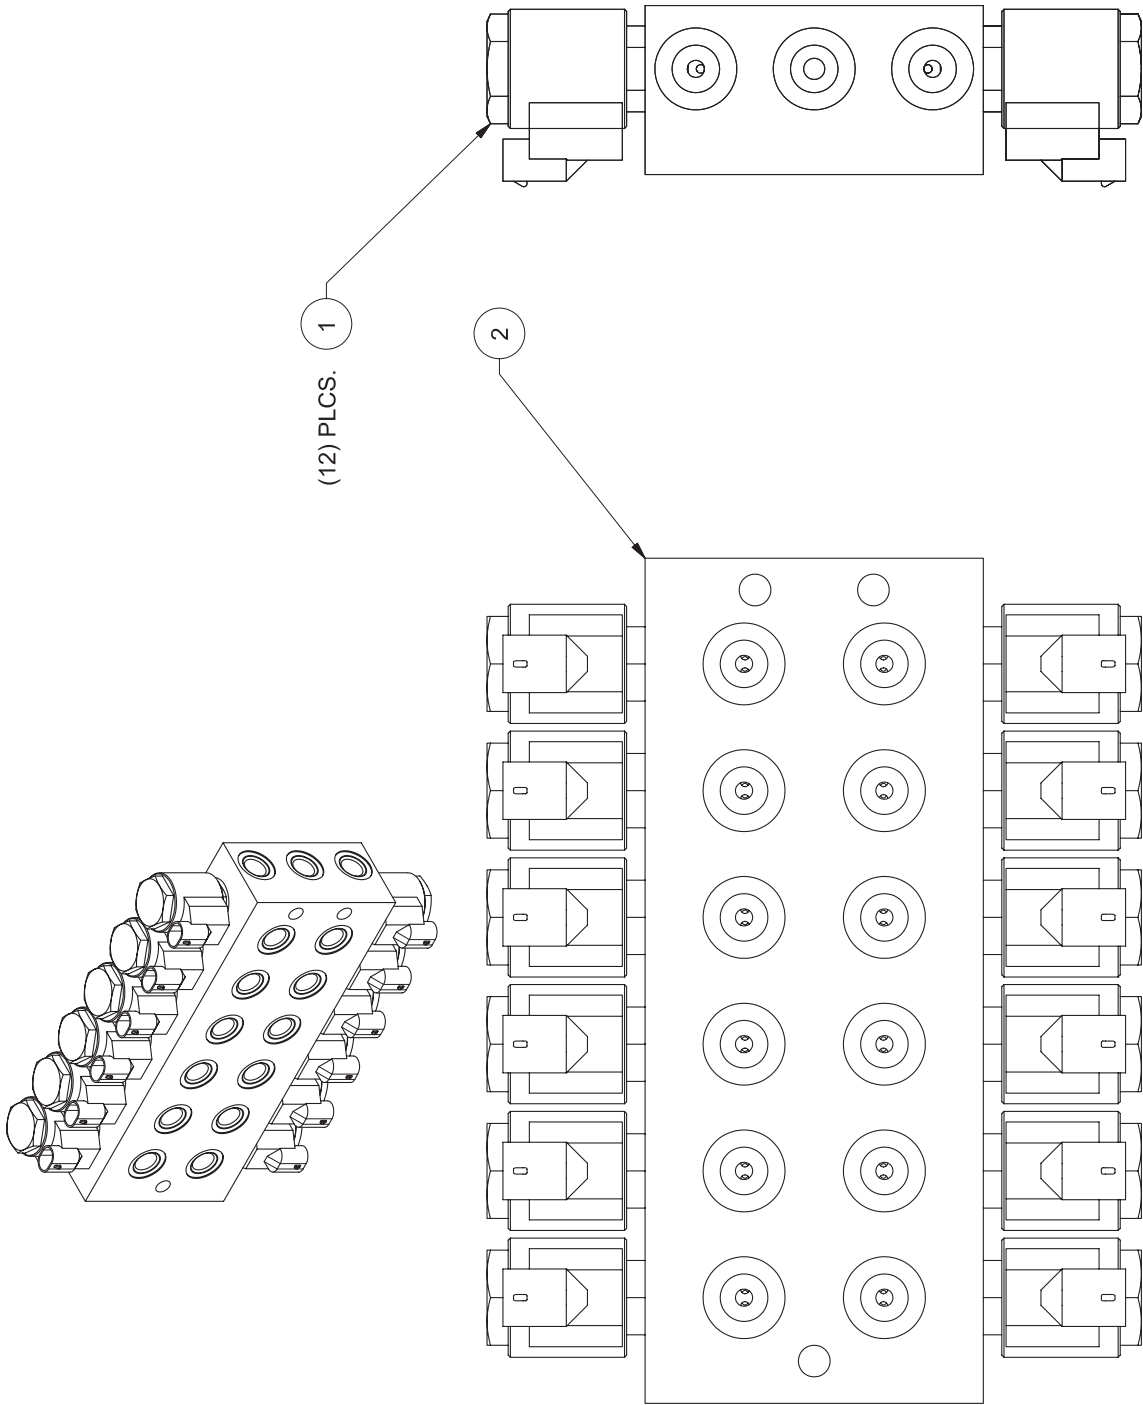

Manifold Assembly

NOTE:  
HIDDEN LINES ARE REMOVED FOR CLARITY.

Item	Part No.	Qty	Description	Item	Part No.	Qty	Description
	<b>581058</b>		<b>Manifold Assembly</b>				
1	250365	12	. Cartridge, Valve	2	581029	1	. Manifold,Alm
	250590	1	.. Seal Kit				
	250589	1	.. Coil, 24v				