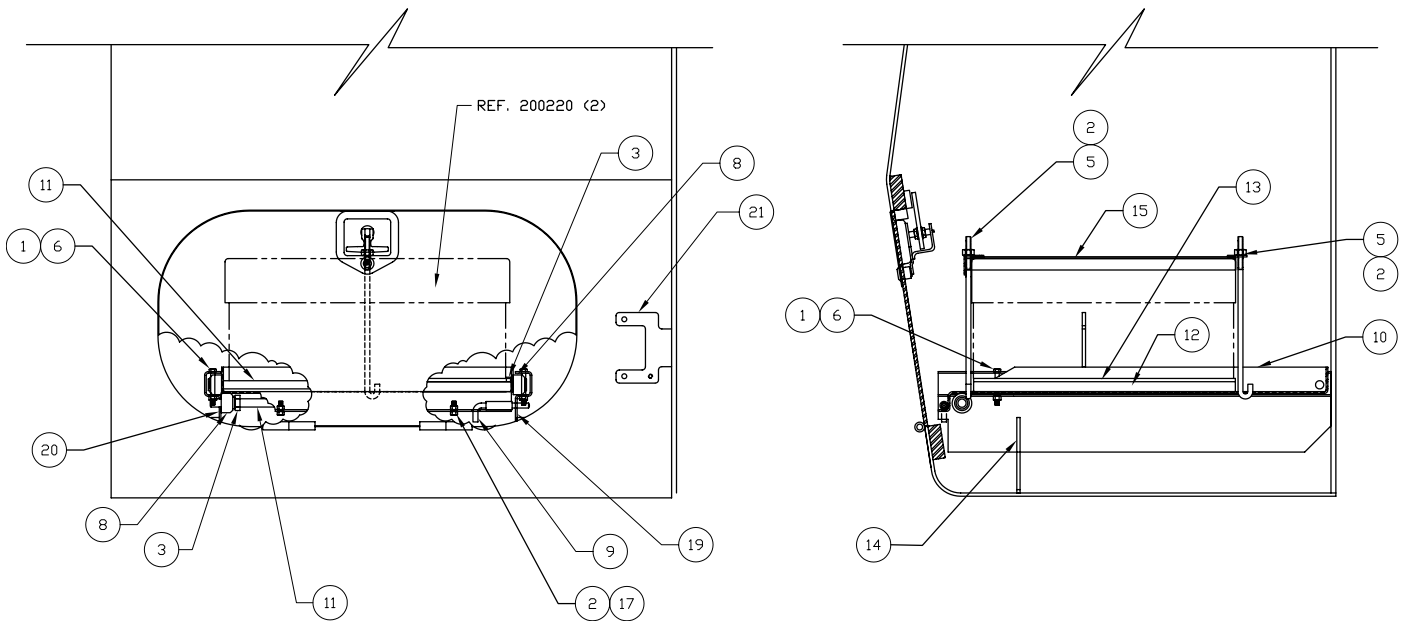

Battery Box Installation

Item	Part No.	Qty	Description	Item	Part No.	Qty	Description
580721 Battery Box Installation							
1	00179828	2	. Capscrew	12	523957	1	. Pad
2	223654	4	. Nut	13	523958	1	. Skid
3	203055	4	. Set Collar	14	551553	2	. Gusset
5	519830	2	. Bar, J-Bolt	15	579300	1	. Holddown, Battery
6	R13802621	2	. Washer	17	00179837	2	. Capscrew
8	523870	4	. Cap Assembly, Tray	19	523868	1	. Platerh Roller
9	523886	2	. Rod	20	523869	1	. Track, Roller
10	523907	1	. Battery Tray Assembly	21	579160	1	. Mounting Plate
11	523925	2	. Shaft				