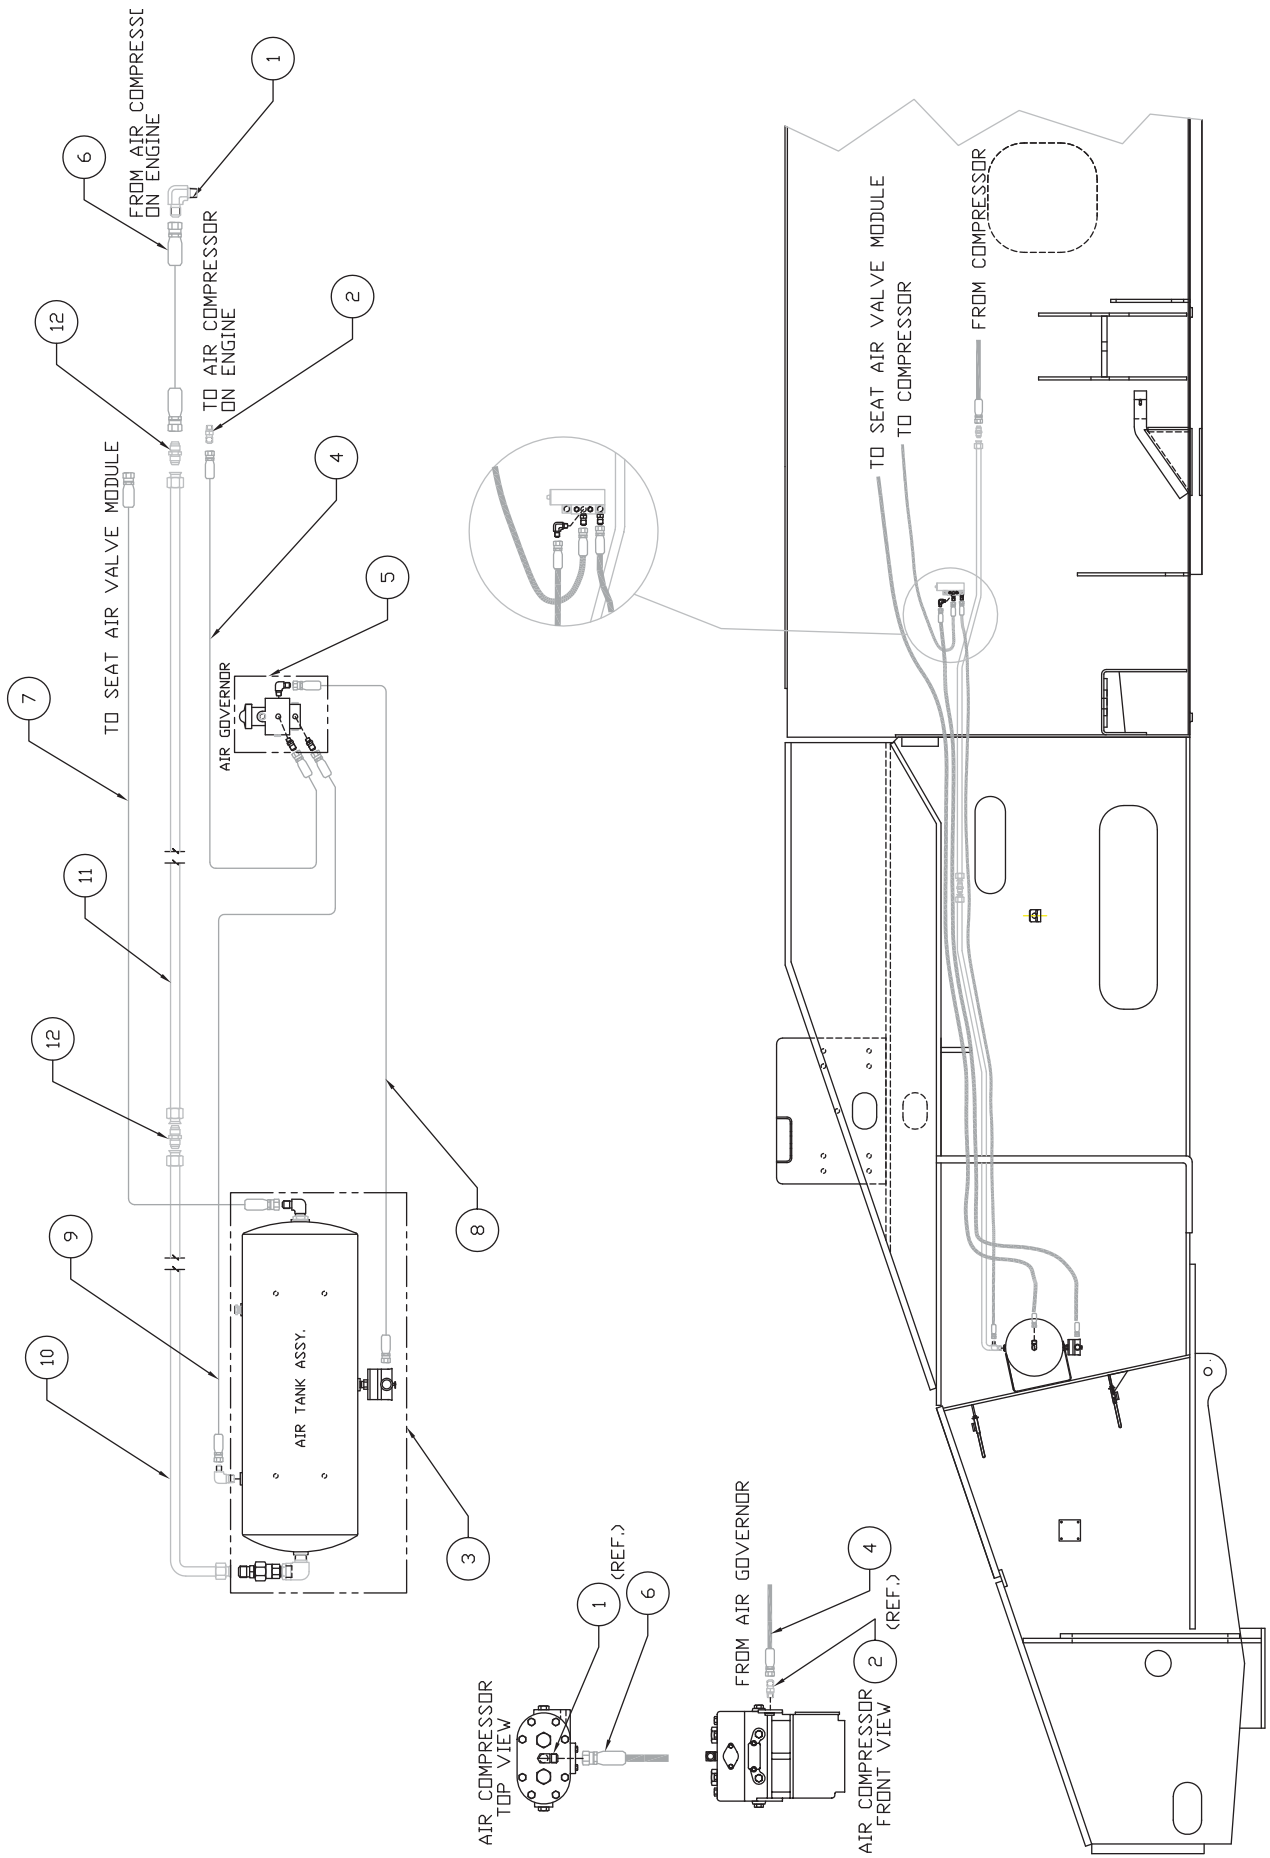

Air System - Chassis

Air System - Chassis

Item	Part No.	Qty	Description	Item	Part No.	Qty	Description
	580542		Air System - Chassis				
1	209416	1	. Fitting	9	*a 216480	1	. Hose Assembly
2	209752	1	. Fitting	10	579437	1	. Tube Assembly
3	* 577408	1	. Air Tank Assembly	11	579438	1	. Tube Assembly
4	*a 216774	1	. Hose Assembly	12	209441	2	. Fitting
5	* 577407	1	. Air Governor Assembly				
6	*a 215092	1	. Hose Assembly		* See Separate Coverage		
7	*a 247792	1	. Hose Assembly		*a Included in KIT 587629		
8	*a 247791	1	. Hose Assembly				