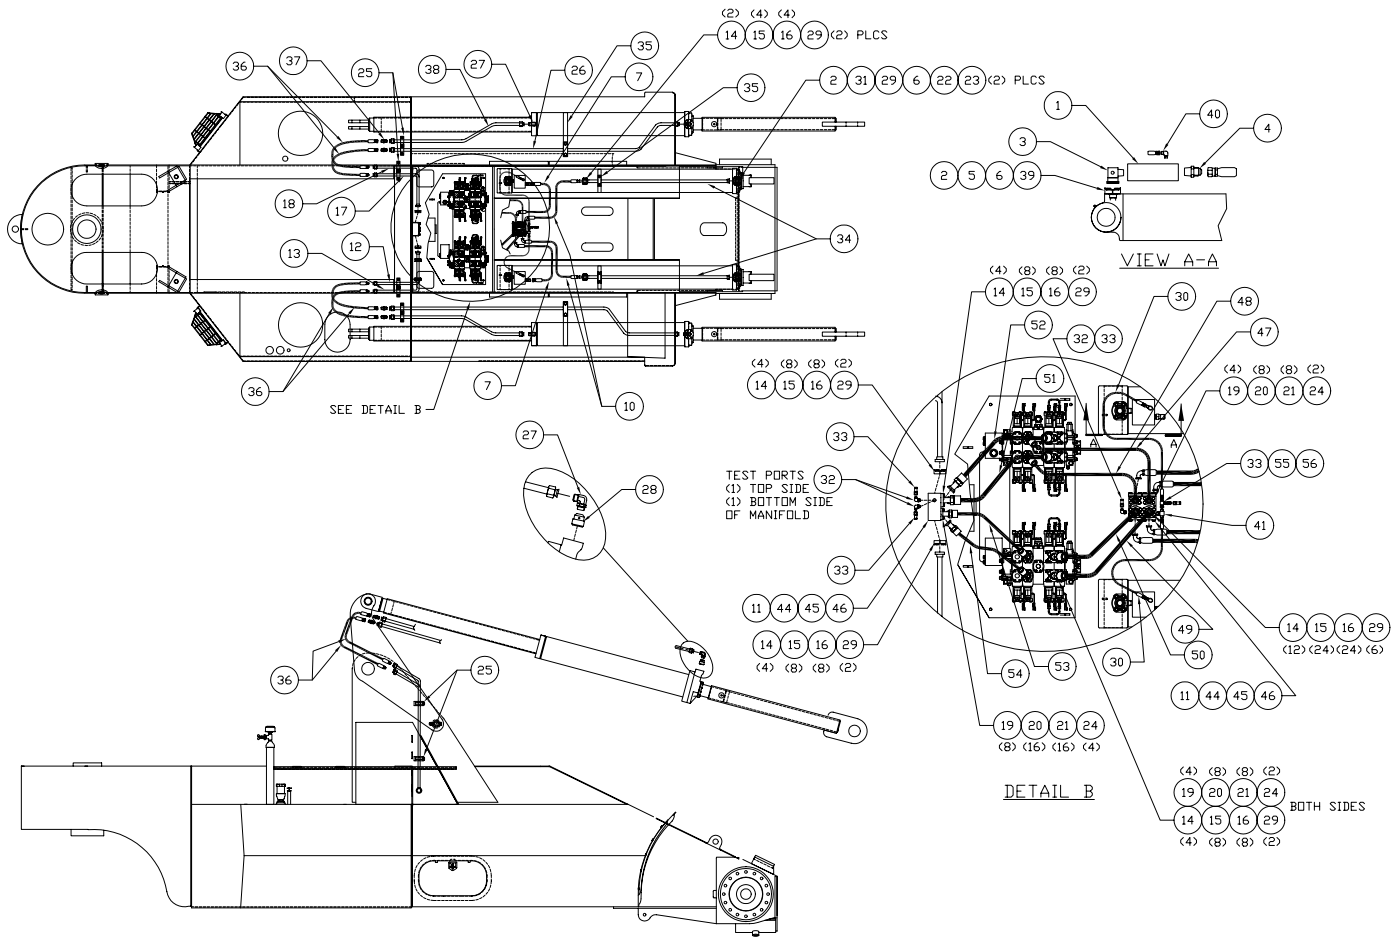

Hydraulic System - Hoist & Tilt

Item	Part No.	Qty	Description	Item	Part No.	Qty	Description
580405 Hydraulic System - Hoist & Tilt							
1	06001601	2	. Valve, Load Lock	29	203446	18	. O-Ring
2	203519	4	. O-Ring	30	24980	2	. Hose Assembly
3	572155	2	. Fitting	31	525801	2	. Spacer Plate
4	209762	2	. Fitting	32	225107	3	. Fitting
5	209538	4	. Clamp Half	33	228040	4	. Coupler, Male
6	200604	24	. Washer	34	580878	2	. Tube
7	242664	2	. Hose Assembly	35	563857	4	. Clamp
10	243616	2	. Hose Assembly	36	228349	4	. Hose Assembly
11	580433	2	. Manifold	37	249664	4	. Fitting
12	580619	1	. Tube Assembly	38	580624	2	. Tube Assembly
13	580620	1	. Tube Assembly	39	222379	8	. Capscrew
14	209536	32	. Clamp Half	40	209406	2	. Fitting
15	201615	64	. Capscrew	41	218666	1	. Fitting
16	201568	64	. Washer	44	234877	4	. Capscrew
17	580621	1	. Tube Assembly	45	230282	4	. Washer
18	580622	1	. Tube Assembly	46	580434	2	. Plate
19	209535	16	. Clamp Half	47	239086	1	. Hose Assembly
20	202201	32	. Capscrew	48	250133	1	. Hose Assembly
21	201567	32	. Washer	49	250134	1	. Hose Assembly
22	00179889	8	. Capscrew	50	250135	1	. Hose Assembly
23	525802	4	. Flange, Split	51	250136	1	. Hose Assembly
24	203443	10	. O-Ring	52	250137	1	. Hose Assembly
25	225310	6	. Clamp	53	250138	1	. Hose Assembly
26	580623	2	. Tube Assembly	54	250139	1	. Hose Assembly
27	209714	4	. Fitting	55	12786	1	. Fitting
28	538595	2	. Restrictor Valve	56	213883	1	. Fitting