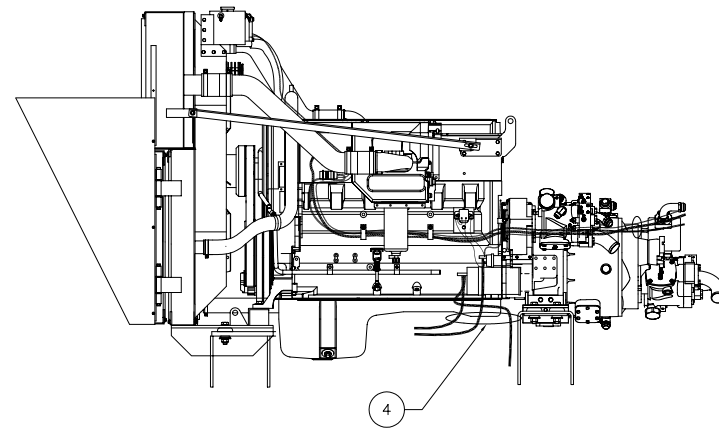

Chassis Wiring

Chassis Wiring

Item	Part No.	Qty	Description	Item	Part No.	Qty	Description
	580403		Chassis Wiring				
1	200220	2	. Battery	14	580717	12	. Cable Assembly
2	249106	1	. Switch, Batt Discnt	15	579160	1	. Mounting Plate
3	* 580807	1	. Block Heater Installation	16	R1936499	8	. Stud, Weld
4	580894	1	. Battery Harness	17	R13802619	16	. Flat Washer
5	526544	1	. Wire Assembly,Grnd	18	224209	8	. Nut, Esna
7	221890	35'	. Wire	19	234870	2	. Capscrew
8	223872	20	. Tie Strap	20	R13802621	4	. Flat Washer
9	208788	25'	. Cord, So	21	232939	2	. Nut, Esna
10	230729	1	. Sending Unit	22	221314	4	. Stud, Weld
11	560516	1	. Bracket	23	230282	8	. Flat Washer
12	* 580697	1	. Junction Box Assembly	24	223654	4	. Locknut
13	580716	2	. Junction Box Main Valve				

* See Separate Coverage

VIEW ON ENGINE, CHASSIS RH SIDE