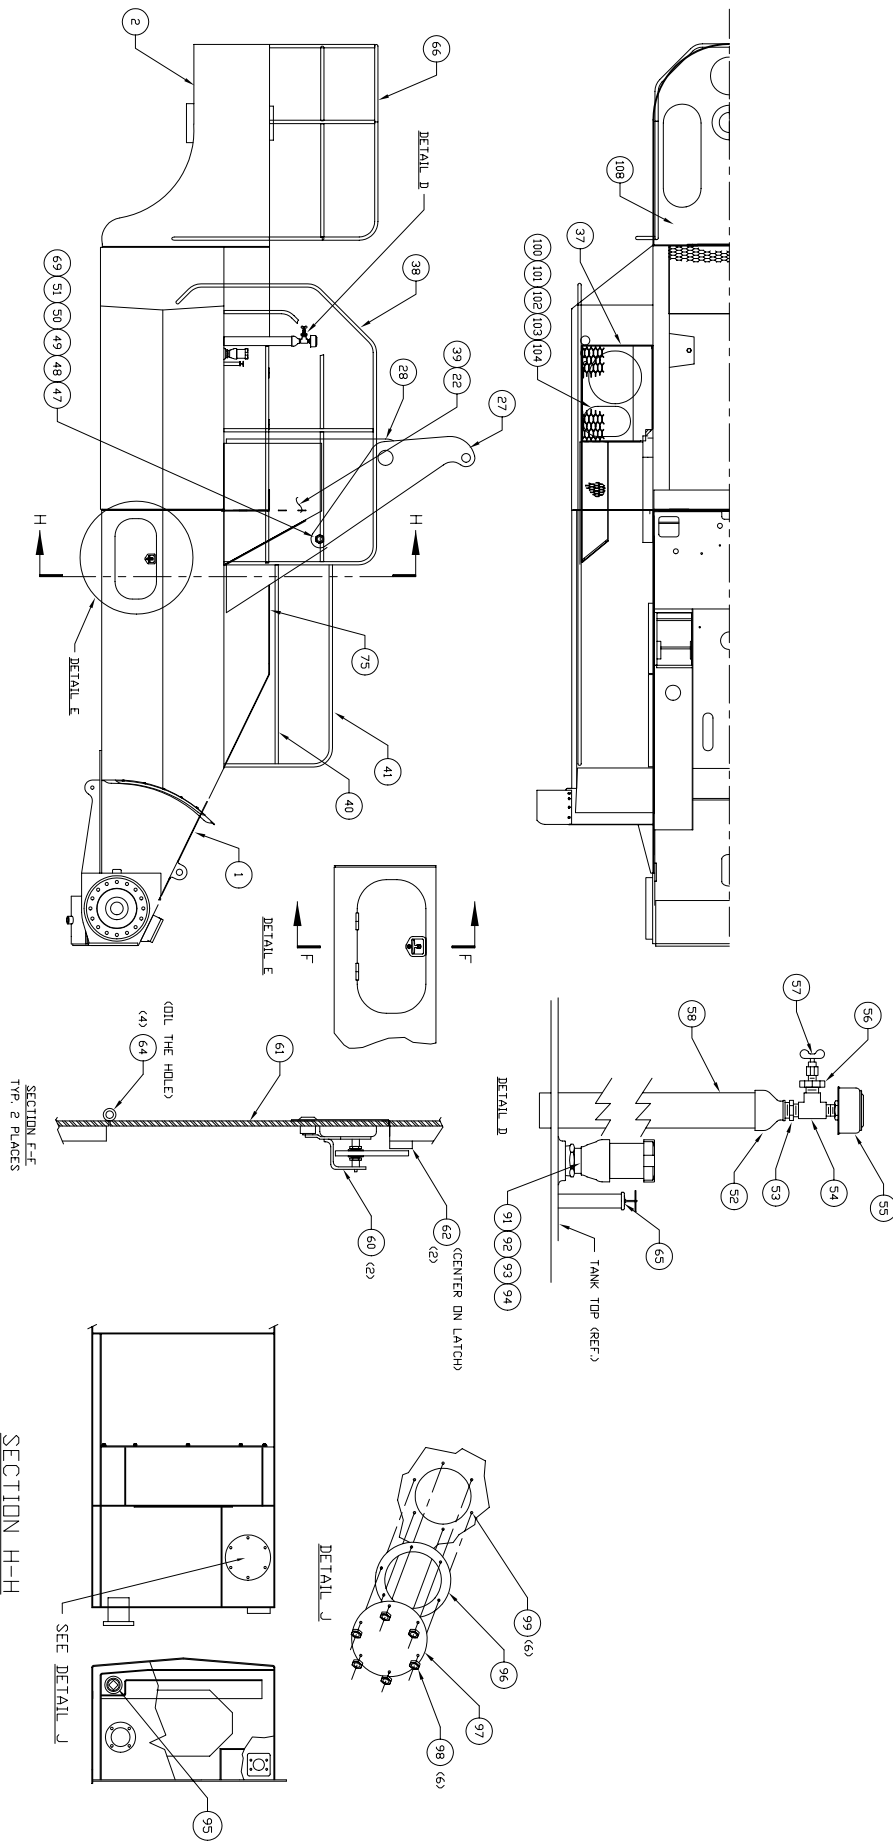

Chassis Assembly

Chassis Assembly

Item	Part No.	Qty	Description	Item	Part No.	Qty	Description
	580356		Chassis Assembly				
3	533029	2	. Stiffener Plate				
4	569490	2	. Leg, Front				
5	531146	1	. Leg, Rear	55	224744	1	. Filler Breather
6	571444	1	. Pipe, Support	56	209505	1	. Fitting
7	571451	1	. Angle	57	211398	1	. Draincock
8	571443	1	. Pipe, Support	58	563150	1	. Pipe
9	533028	2	. Gusset	60	236307	2	. Handle, Drop 'T'
10	532657	2	. Plate	61	560101	2	. Door, Tank
11	533027	2	. Gusset	62	510074	2	. Strip, Backup
12	571445	1	. Platform	64	551380	4	. Hinge Assembly
13	572156	1	. Cowl Support	65	503407	1	. Dipstick Assembly, Hydraulic Oil
14	569488	3	. Step	66	529976	1	. Handrail Assembly, Rear Deck
15	569491	1	. Channel, LH	67	530877	2	. Plate, LH Support
16	569483	1	. Catwalk Assembly	68	530878	1	. Plate, RH Support
17	569492	1	. Channel, RH	69	231359	2	. Washer
18	569498	1	. Handrail, RH	70	571452	1	. Angle
19	571441	2	. Handrail	71	201634	6	. Capscrew
20	571442	2	. Handrail	72	223654	6	. Nut
21	569475	1	. Plate, LH Wrap	73	00186689	12	. Capscrew
22	569472	2	. Plate, Side	75	571337	2	. Plate
23	523911	4	. Arm, Multiplateier	77	572215	1	. Plate, Support
25	572273	1	. Pipe, Support	78	522585	1	. Rod, Ext
26	569482	1	. Pipe, Stand	79	200325	1	. Stop, Door
27	569473	2	. Ear, Stab	80	571460	1	. Plate, Cover
28	569476	2	. Plate, Pivot	81	231611	15	. Capscrew
29	531119	4	. Handrail	82	232939	15	. Nut
30	571440	1	. Handrail, LH	83	00103340	15	. Washer
31	571439	1	. Handrail, LH	84	572219	1	. Plate, Cover
32	224813	4	. Capscrew	85	576049	1	. Pipe
33	231722	6	. Capscrew	86	576008	1	. Bar
34	234665	10	. Washer	87	580799	1	. Grate
35	572274	1	. Handrail, LH	88	569690	4	. Plate
36	572276	1	. Handrail, LH	89	569691	2	. Plate
37	576082	1	. Catwalk Assembly, RH	90	523959	2	. Hinge Tube
38	572278	1	. Handrail	91	237707	1	. Strainer, Return Line
39	569474	1	. Plate, RH Wrap	92	221265	1	. Nipple, Pipe
40	571334	1	. Handrail	93	227953	1	. Fitting
41	571333	1	. Handrail	94	574651	1	. Fuel Fill
42	571453	2	. Bar, Spacer	95	227042	1	. Fitting
43	569489	1	. Handrail, RH	96	563775	1	. Gasket
44	201635	10	. Capscrew	97	554150	1	. Cover Plate
45	224202	22	. Nut	98	223654	17	. Nut
46	569556	1	. Leg, Rear	99	221314	15	. Stud
47	522957	2	. Lock Collar	100	562467	1	. Back Plate
48	563700	2	. Pin, Stab Ear	101	562468	1	. Gasket
49	219930	2	. Nut	102	562469	1	. Cover
50	09430339	2	. Capscrew	103	00217219	42	. Capscrew
51	234989	2	. Nut	104	201569	42	. Washer
52	222503	1	. Coupling, Reducer	105	555064	2	. Gasket
53	00144053	1	. Bushing, Reducer	106	554443	2	. Manhole Base Plate
54	209159	1	. Fitting	107	554445	2	. Manhole Cover Plate