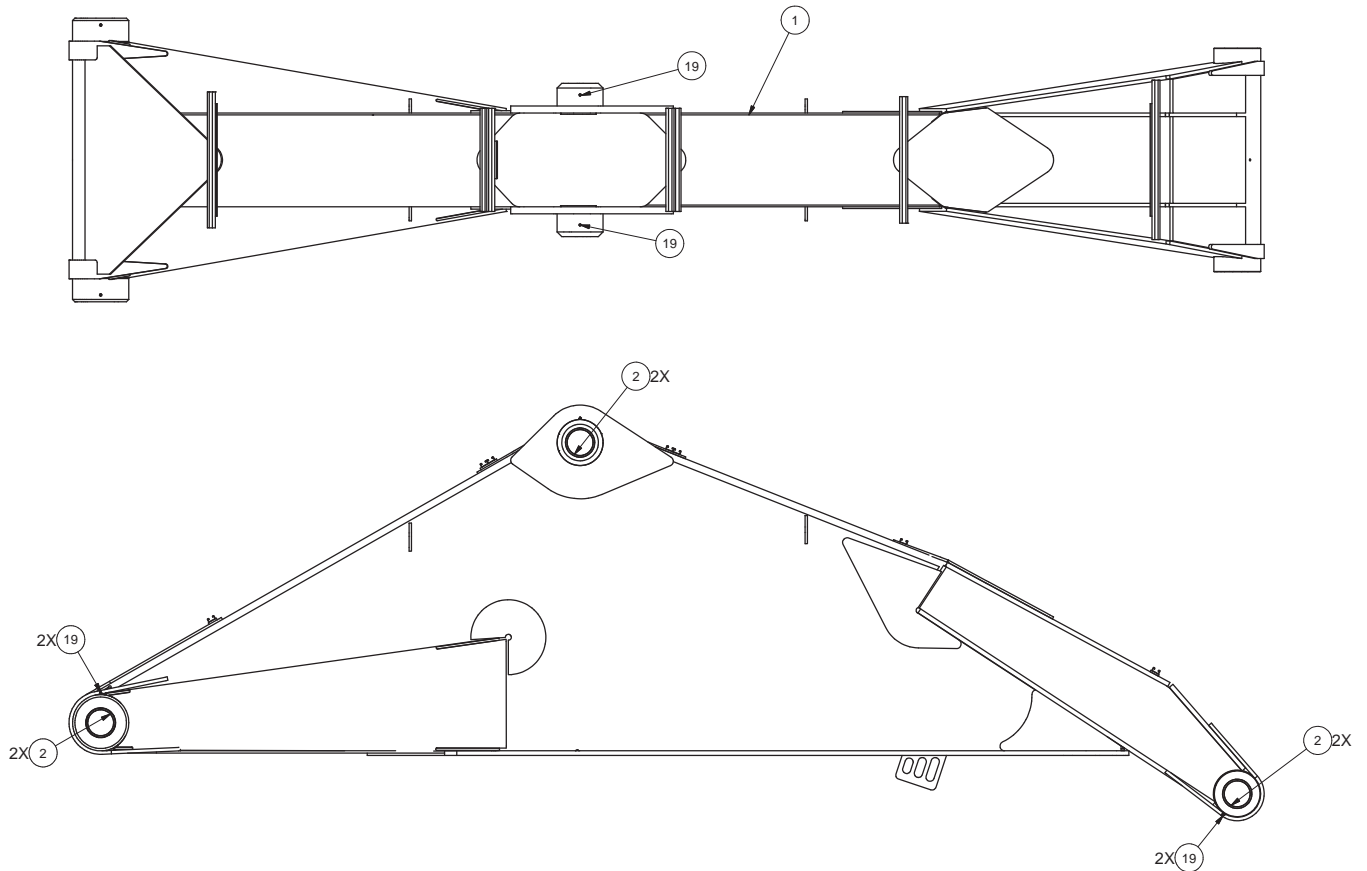

Boom Assembly

Item	Part No.	Qty	Description	Item	Part No.	Qty	Description
	<b>580241</b>		<b>Boom Assembly</b>				
1	574496	1	. Boom				
2	561170	6	. Bushing				
19	00191758	6	. Fitting, Lube				