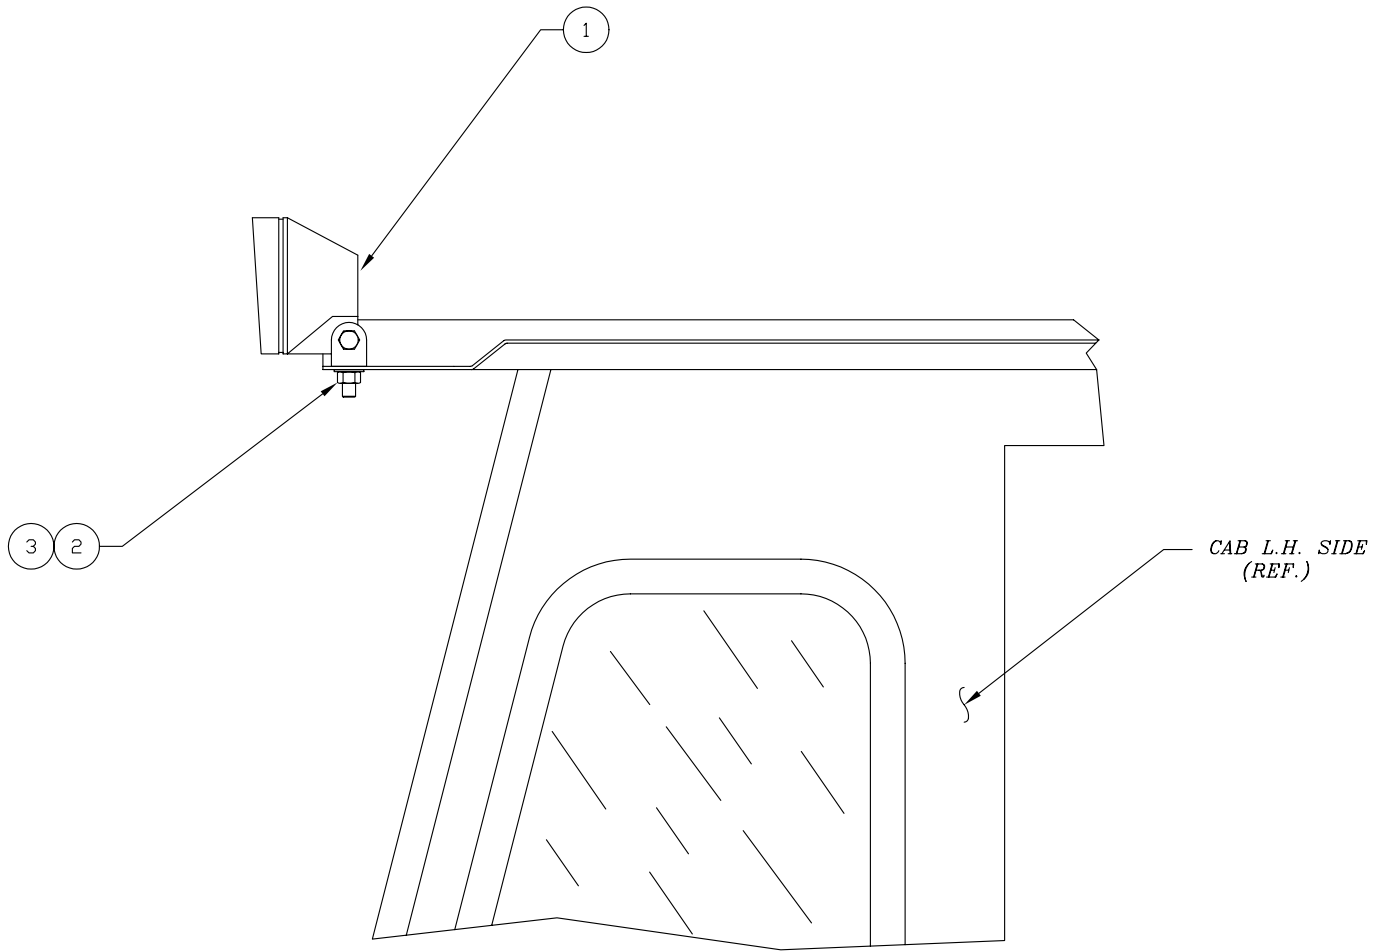

Cab Light Installation

Item	Part No.	Qty	Description	Item	Part No.	Qty	Description
	580067		Cab Light Installation				
1	249288	2	. Lamp Assembly, Hid Flood				
2	R11499	2	. Locknut				
3	R13811447	2	. Flat Washer				