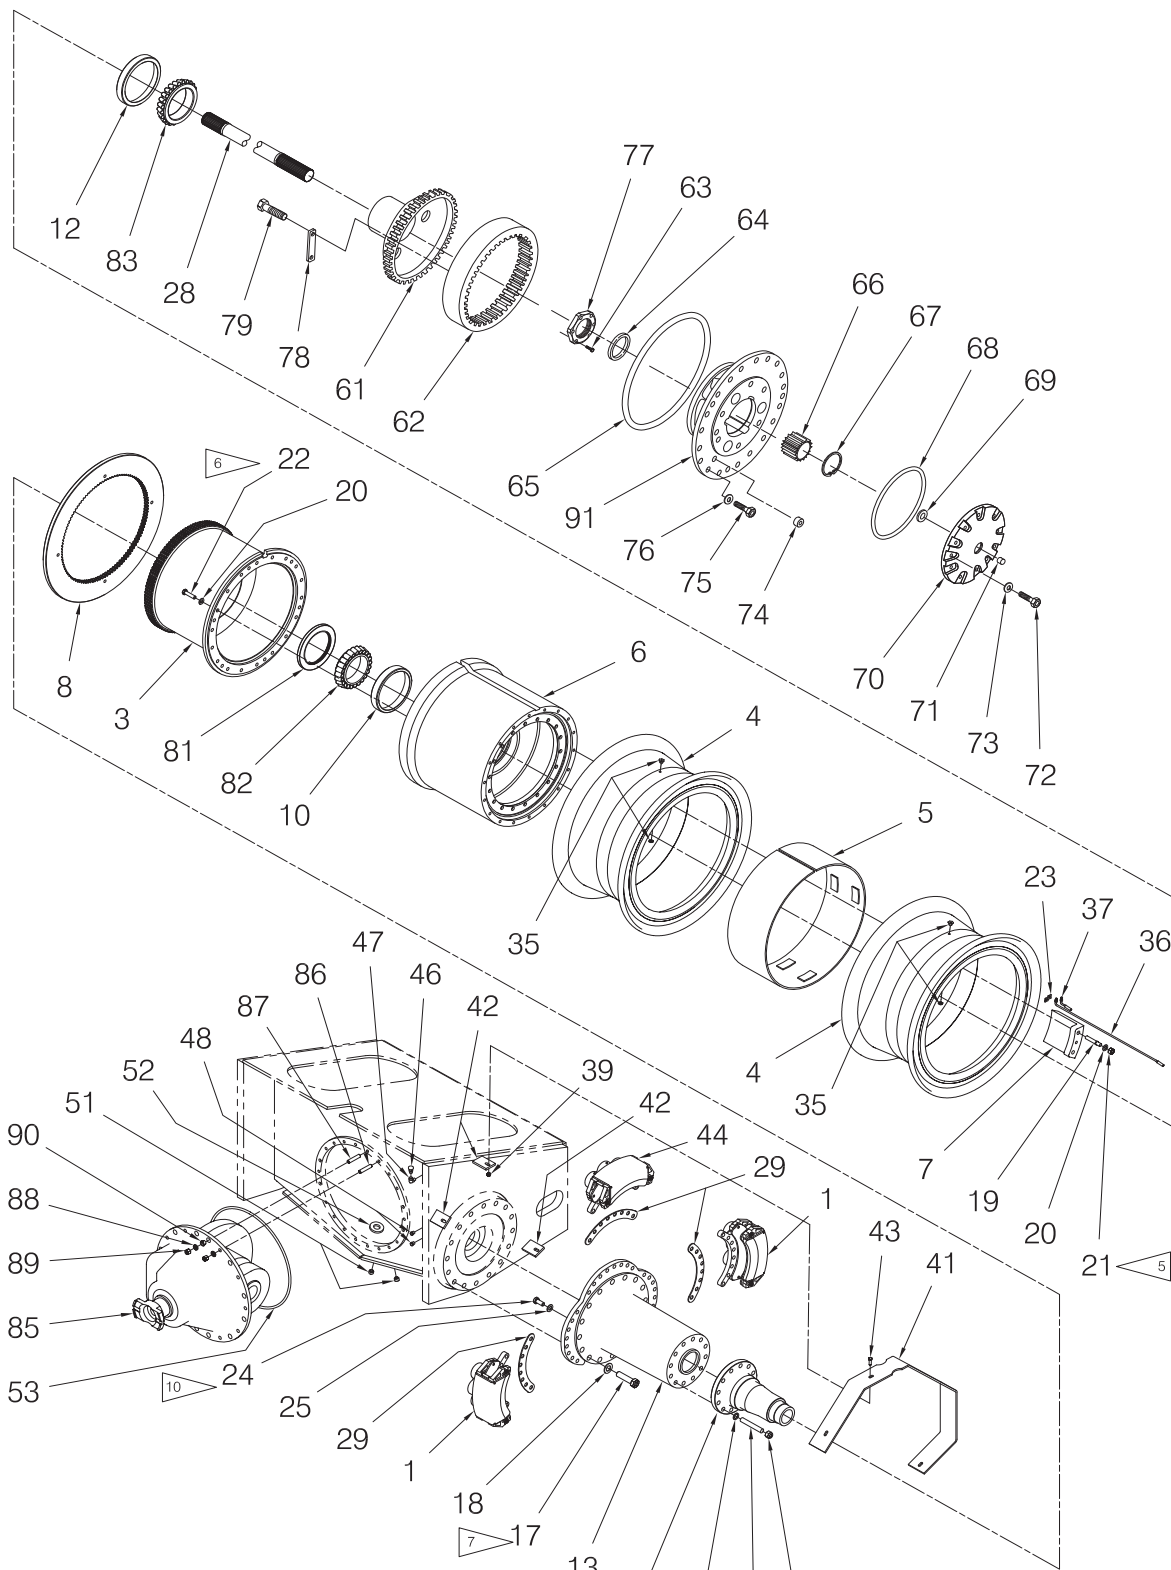

Front Drive Axle

- | | |
|----|---|
| 5 | TORQUE TO 300 FT/LB |
| 6 | USE LOCKTITE 277, TORQUE TO 300-330 FT/LB |
| 7 | LUBE THREADS WITH HIGH PRESSURE GREASE, TORQUE TO 1200-1230 FT/LB |
| 8 | USE LOCKTITE 277, TORQUE STUD TO 200-230 FT/LB |
| 9 | TORQUE NUT TO 682-750 FT/LB |
| 10 | USE LOCKTITE 272, TORQUE TO 475-500 FT/LB |