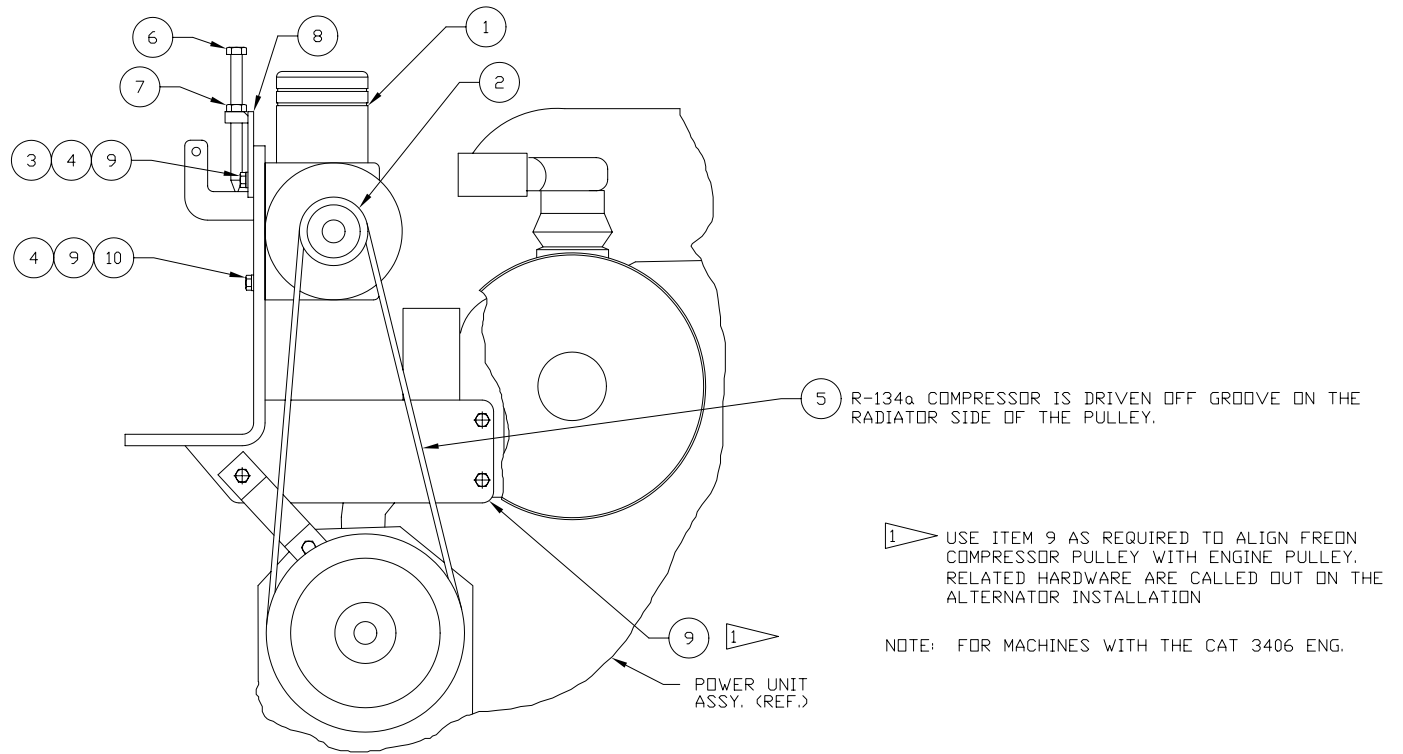

Compressor Installation

Item	Part No.	Qty	Description	Item	Part No.	Qty	Description
579967 Compressor Installation							
1	238536	1	. Compressor	6	557836	1	. Screw
2	247979	1	. Pulley/Elec Clutch	7	00114505	1	. Jam Nut
3	201634	2	. Capscrew	8	557835	1	. Bracket Assembly
4	201567	4	. Lockwasher	9	230282	4	. Flat Washer
5	230582	1	. V-Belt	10	222600	2	. Capscrew