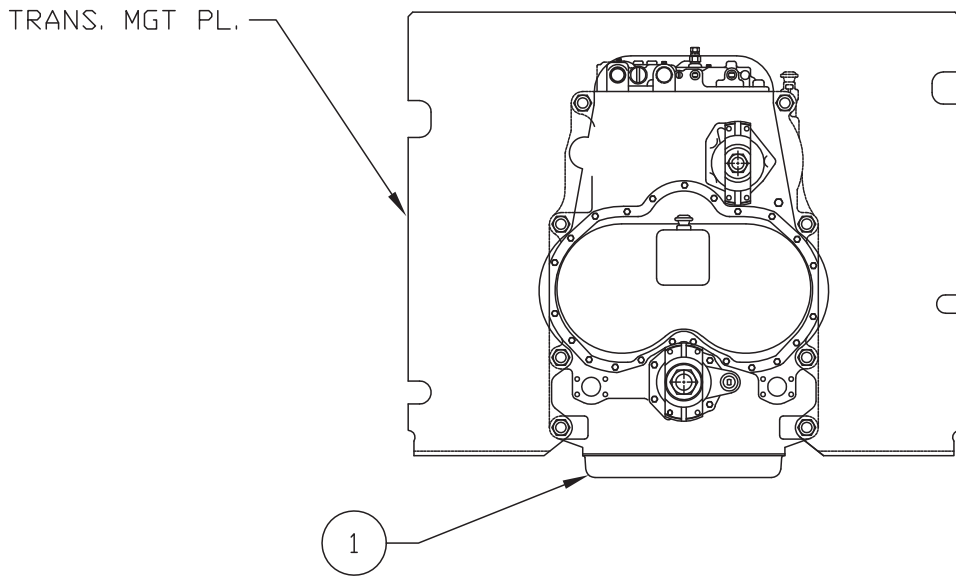

Transmission Installation

NOTE: SOME UNITS UTILIZE THE MOUNTING SURFACE ON THIS SIDE OF THE TRANSMISSION REF DRIVETRAIN / DRIVELINE INSTL. DRAWINGS.

Item	Part No.	Qty	Description	Item	Part No.	Qty	Description
Transmission Installation							
1	* 247471	1	. Transmission				
2	230400	8	. Capscrew				
3	224129	8	. Nut, Esna				