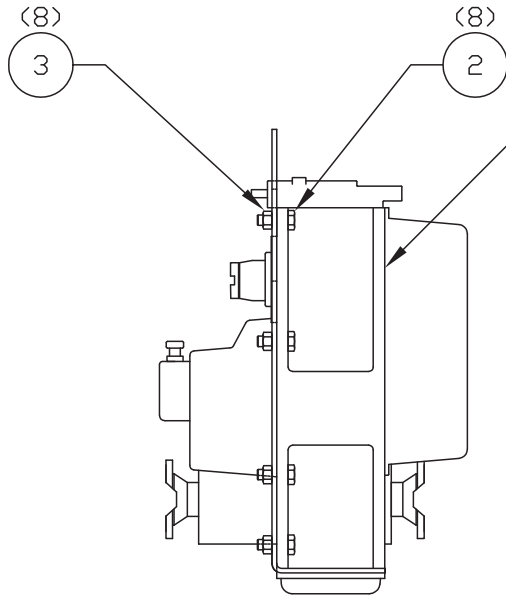

Transmission Installation

NOTE: SOME UNITS UTILIZE THE MOUNTING SURFACE ON THIS SIDE OF THE TRANSMISSION REF DRIVETRAIN / DRIVELINE INSTL. DRAWINGS.

Item	Part No.	Qty	Description	Item	Part No.	Qty	Description
Transmission Installation							
1	* 247471	1	. Transmission				
2	230400	8	. Capscrew				
3	224129	8	. Nut, Esna				