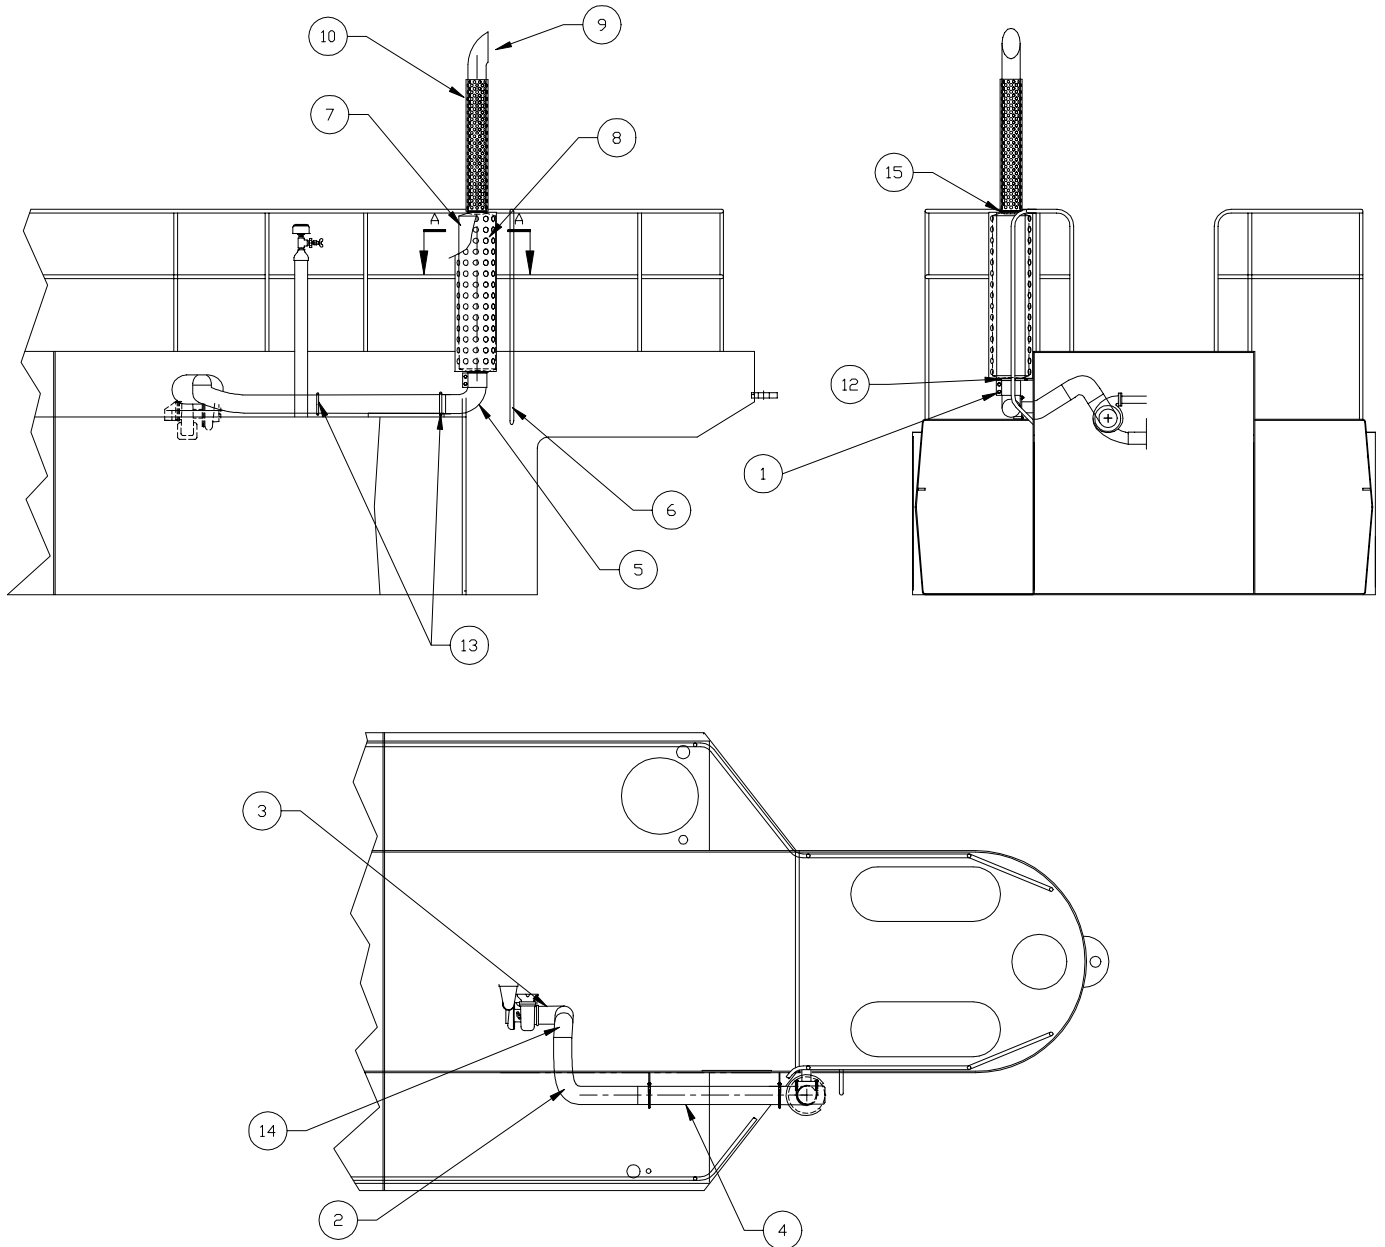

Exhaust Installation

Item	Part No.	Qty	Description	Item	Part No.	Qty	Description
	579489		Exhaust Installation				
1	226586	1	. Clamp, Seal	9	240215	1	. Exhaust Stack
2	218140	4'	. Tube, Flex	10	239700	1	. Guard, Stack
3	564170	1	. Elbow Weldment, Exhaust	12	578714	1	. Clamp Weldment
4	568012	1	. Tube, Exh	13	578715	2	. Clamp Weldment
6	524052	1	. Handrail	14	208243	1	. Elbow
7	557931	1	. Muffler	15	578719	1	. Clamp Weldment
8	225562	1	. Guard Assembly, Muffler				