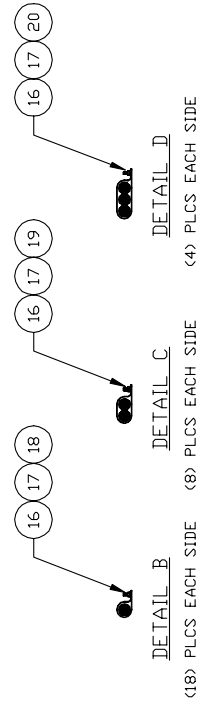

Remote Lube System

CARRIAGE-FRONT VIEW
AUX HD ARM NOT SHOWN

CARRIAGE-REAR VIEW
AUX HD ARM NOT SHOWN

Remote Lube System

Item	Part No.	Qty	Description	Item	Part No.	Qty	Description
	579467		Remote Lube System				
1	28919	2	. Hose Assembly	11	571645	2	. Manifold,Lube
2	227477	2	. Hose Assembly	12	00191758	16	. Fitting, Lube
3	220529	2	. Hose Assembly	13	209750	18	. Fitting, St
4	24980	2	. Hose Assembly	14	209405	14	. Fitting, El
5	14718	2	. Hose Assembly	15	221314	60	. Stud, Weld
6	13644	2	. Hose Assembly	16	223654	60	. Nut, Esna
7	227927	2	. Hose Assembly	17	223427	60	. Washer, Flat
8	227928	2	. Hose Assembly	18	209579	36	. Clamp
9	42491	2	. Manifold	19	209696	16	. Clamp
10	565020	4	. Manifold,Lube	20	227398	8	. Clamp