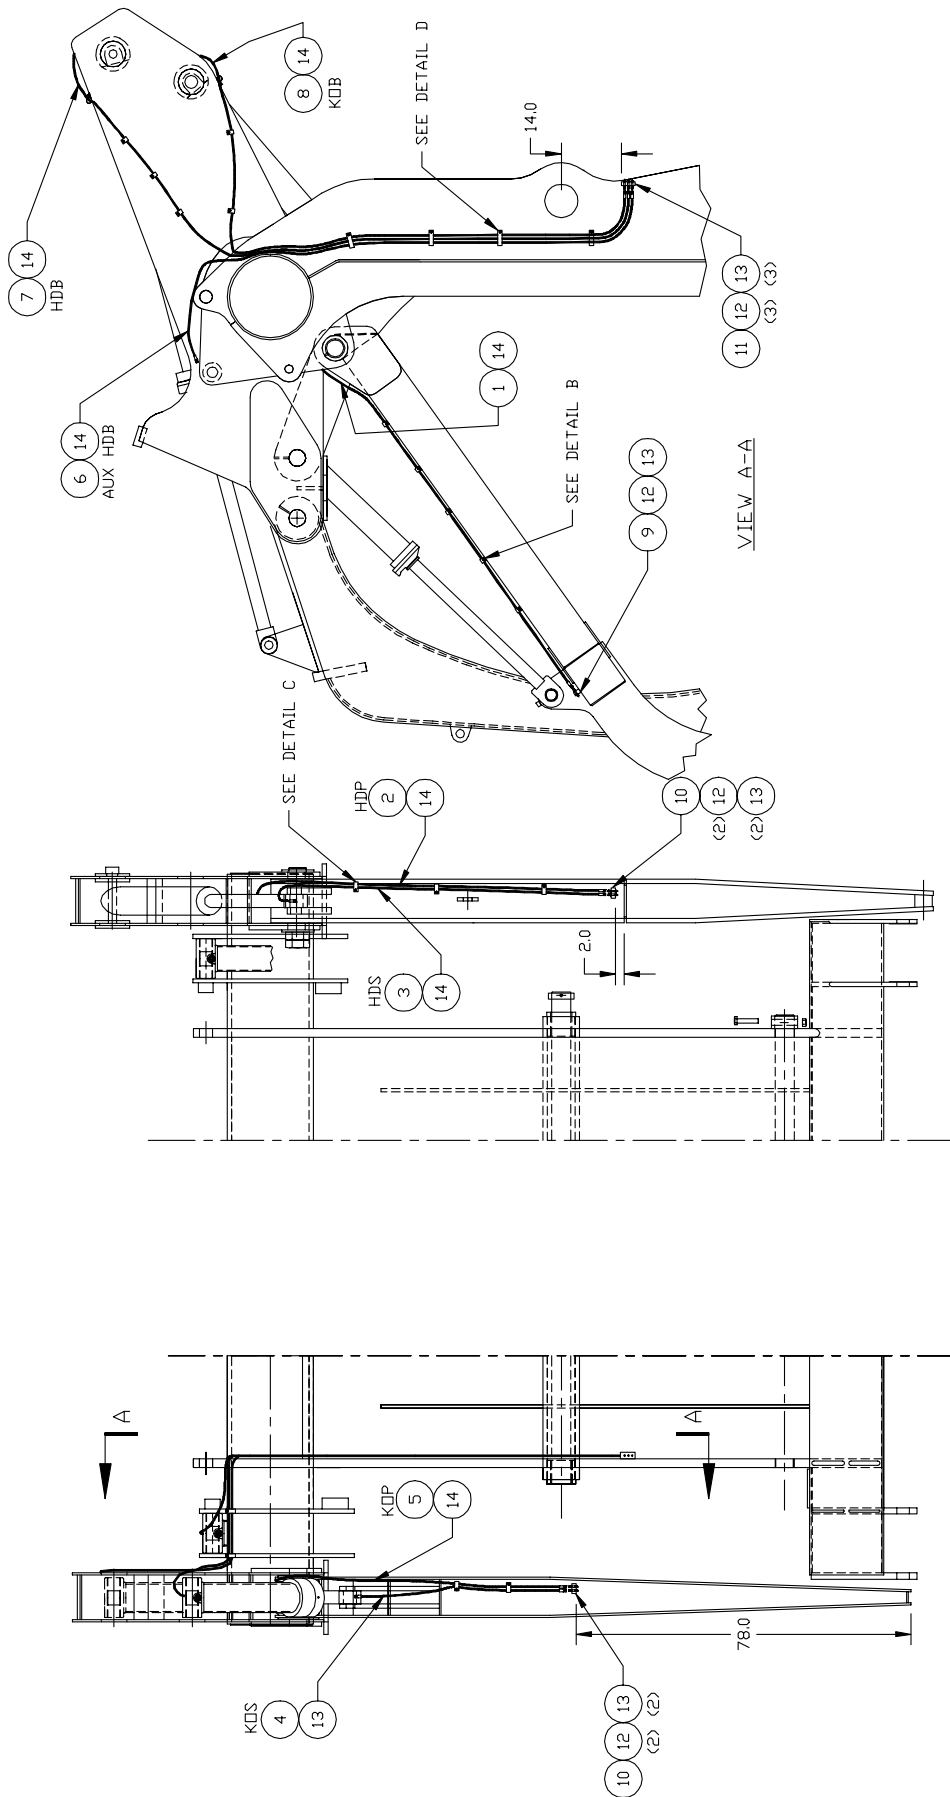

Remote Lube System

CARRIAGE-FRONT VIEW
AUX HD ARM NOT SHOWN

CARRIAGE-REAR VIEW
AUX HD ARM NOT SHOWN

Remote Lube System

Item	Part No.	Qty	Description	Item	Part No.	Qty	Description
	579467		Remote Lube System				
1	28919	2	. Hose Assembly	11	571645	2	. Manifold,Lube
2	227477	2	. Hose Assembly	12	00191758	16	. Fitting, Lube
3	220529	2	. Hose Assembly	13	209750	18	. Fitting, St
4	24980	2	. Hose Assembly	14	209405	14	. Fitting, El
5	14718	2	. Hose Assembly	15	221314	60	. Stud, Weld
6	13644	2	. Hose Assembly	16	223654	60	. Nut, Esna
7	227927	2	. Hose Assembly	17	223427	60	. Washer, Flat
8	227928	2	. Hose Assembly	18	209579	36	. Clamp
9	42491	2	. Manifold	19	209696	16	. Clamp
10	565020	4	. Manifold,Lube	20	227398	8	. Clamp