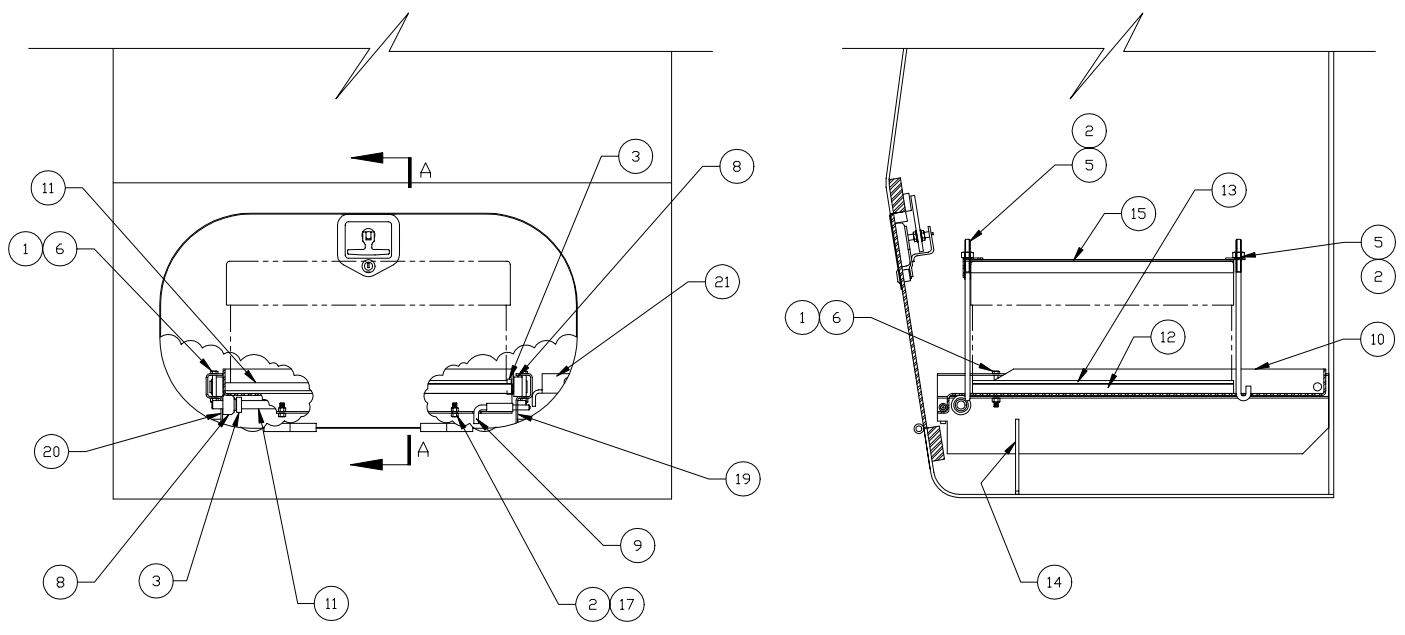

Battery Box Installation

Item	Part No.	Qty	Description	Item	Part No.	Qty	Description
579305 Battery Box Installation							
1	00179828	2	. Capscrew	12	523957	1	. Pad
2	223654	4	. Nut, Esna	13	523958	1	. Skid
3	203055	4	. Set Collar	14	551553	2	. Gusset
5	519830	2	. Bar, J-Bolt	15	579300	1	. Holdown, Battery
6	R13802621	2	. Flat Washer	17	00179837	2	. Capscrew
8	523870	4	. Cap Assembly, Tray	19	523868	1	. Plate, RH Roller
9	523886	2	. Rod	20	523869	1	. Track, Roller
10	523907	1	. Battery Tray Assembly	21	557276	1	. Bracket
11	523925	2	. Shaft				