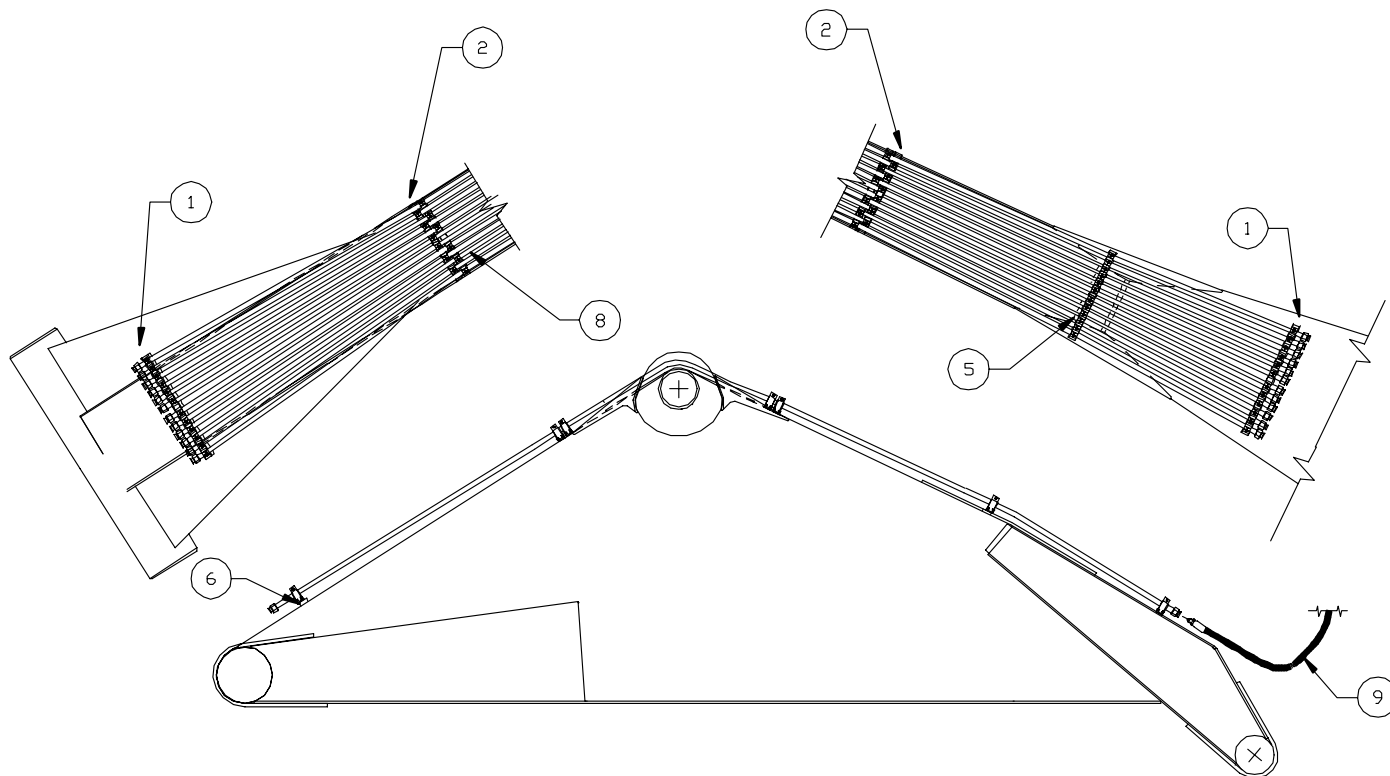

Hydraulic System - Boom

Item	Part No.	Qty	Description	Item	Part No.	Qty	Description
	579188		Hydraulic Sys-Boom				
1	231043	15'	. Channel	6	569868	1	. Bar
2	231250	60	. Clamp	8	564998	12	. Tube Assembly
5	566469	1	. Bar	9	240147	12	. Hose Assembly