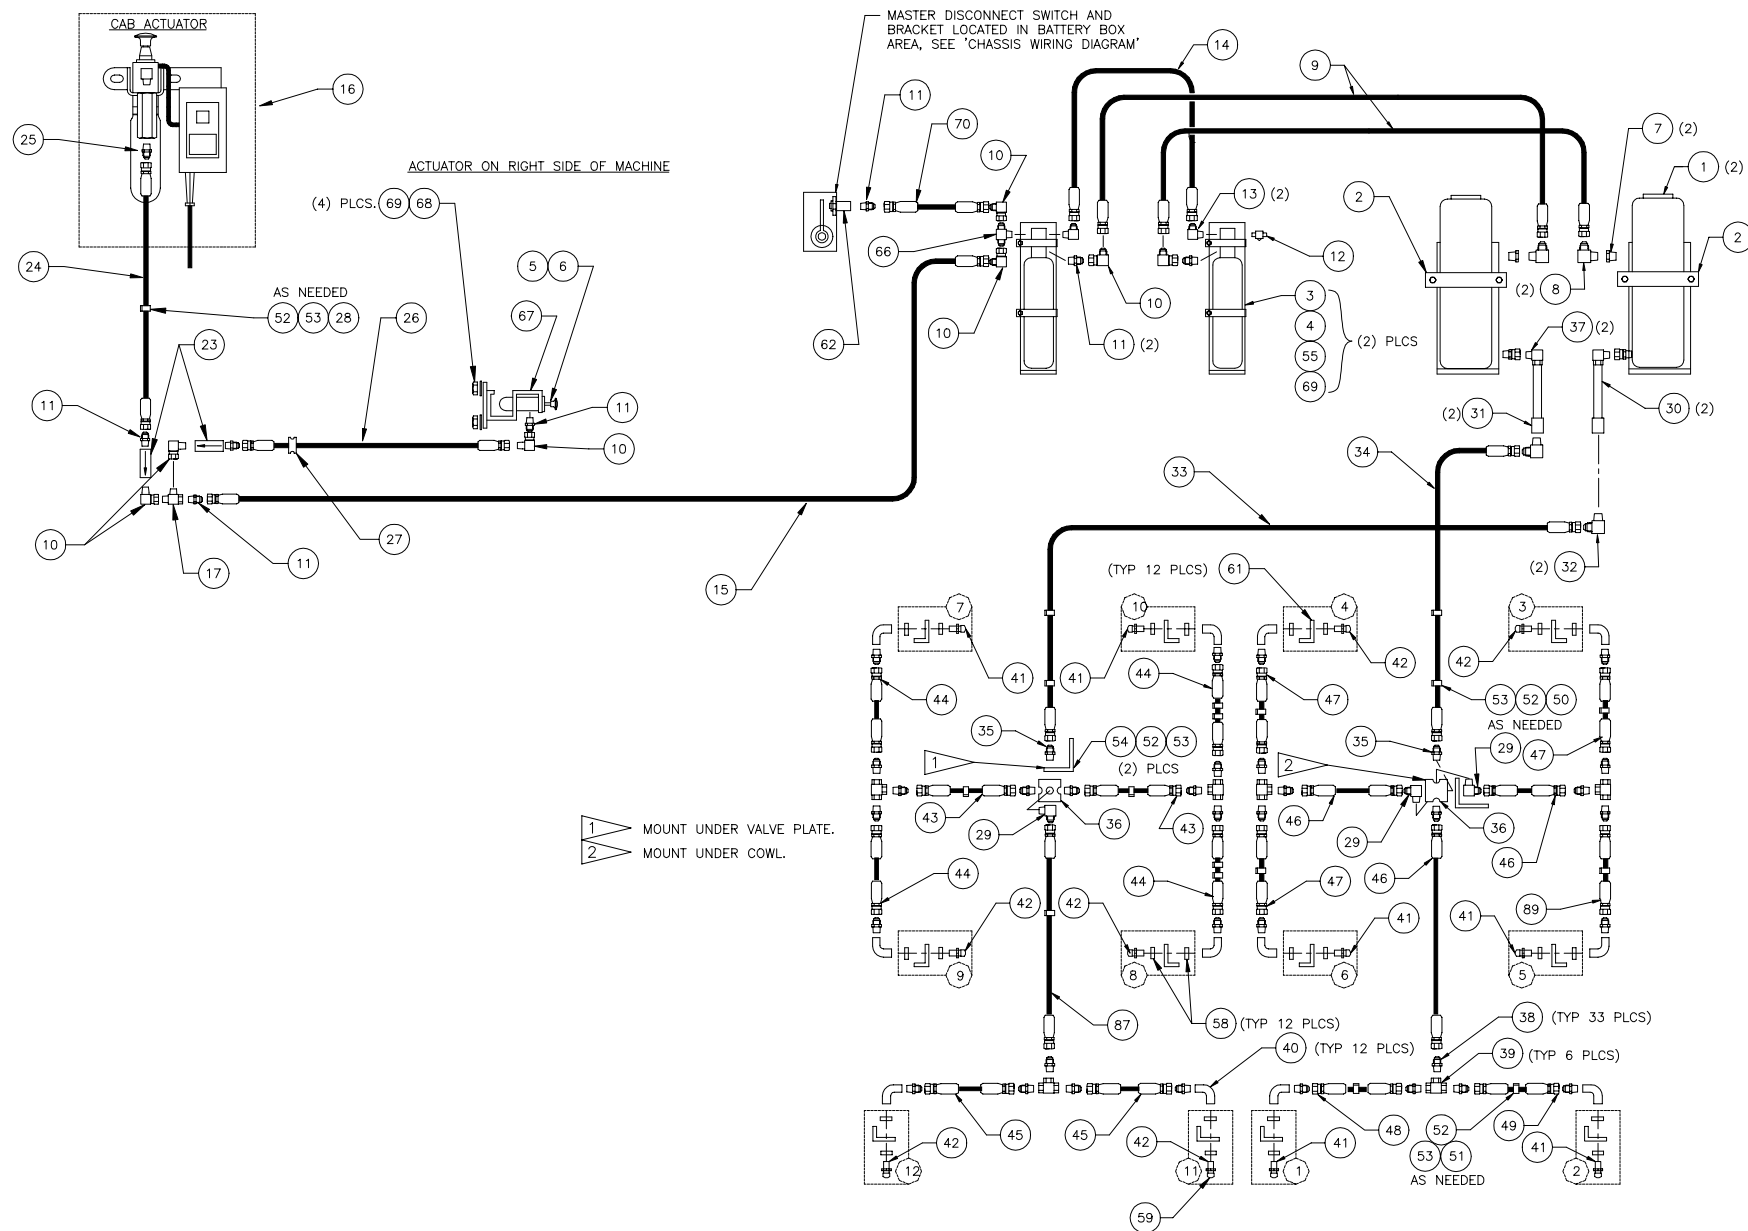

Fire Suppression System

Fire Suppression System

Item	Part No.	Qty	Description	Item	Part No.	Qty	Description
	579187		Fire Supression System				
1	223042	2	. Tank, Dry Chemical	39	223168	6	. Fitting
2	221366	2	. Bracket	40	00119098	12	. Elbow, Pipe
3	221961	2	. Cartridge	41	225143	6	. Nozzle, Fire Extinguisher
4	223041	2	. Bracket, Mounting	42	225144	6	. Nozzle
5	225177	1	. Cartridge	43	217252	3	. Hose Assembly
6	225172	1	. Actuator	44	225137	4	. Hose Assembly
7	12930006	2	. Fitting	45	217425	2	. Hose Assembly
8	209920	2	. Fitting	46	225135	3	. Hose Assembly
9	216470	2	. Hose Assembly	47	216786	2	. Hose Assembly
10	212718	2	. Fitting	48	225136	2	. Hose Assembly
11	209921	7	. Fitting	49	219151	2	. Hose Assembly
12	218728	2	. Relief Valve	50	209589	8	. Clamp
13	209394	2	. Fitting	51	209697	12	. Clamp
14	216477	1	. Hose Assembly	52	223654	32	. Nut, Esna
15	218315	1	. Hose Assembly	53	00103341	32	. Flat Washer
16	* 578987	1	. Fire Detection System	54	558546	2	. Bracket
17	215076	1	. Fitting	55	223326	2	. Actuator, Pneumatic
23	226271	2	. Check Valve	58	225250	24	. Lockwasher
24	216785	1	. Hose Assembly	59	237129	12	. Cap, Blow Off
25	209405	2	. Fitting	60	559213	1	. Nozzle Location, Cowl
26	216453	1	. Hose Assembly	61	218690	4	. Bracket
27	208264	1	. Grommet	62	* 220326	1	. Air Cylinder
28	209578	8	. Clamp	63	224295	1	. Band, Mounting
29	209800	1	. Fitting	64	557276	1	. Bracket
30	00190725	2	. Nipple, Pipe	66	210119	1	. Fitting
31	00128137	2	. Coupling, Pipe	67	558723	1	. Plate
32	209417	2	. Fitting	68	00103339	4	. Flat Washer
33	225138	1	. Hose Assembly	69	222441	4	. Nut, Esna
34	225152	1	. Hose Assembly	70	219097	1	. Hose Assembly
35	209759	2	. Fitting	71	222973	20	. Stud, Weld
36	224343	2	. Tee, Distribution	72	224209	20	. Nut, Esna
37	00141621	2	. Elbow, Street				
38	209393	36	. Fitting				* See Separate Coverage

1 MOUNT UNDER VALVE PLATE.
2 MOUNT UNDER COWL.