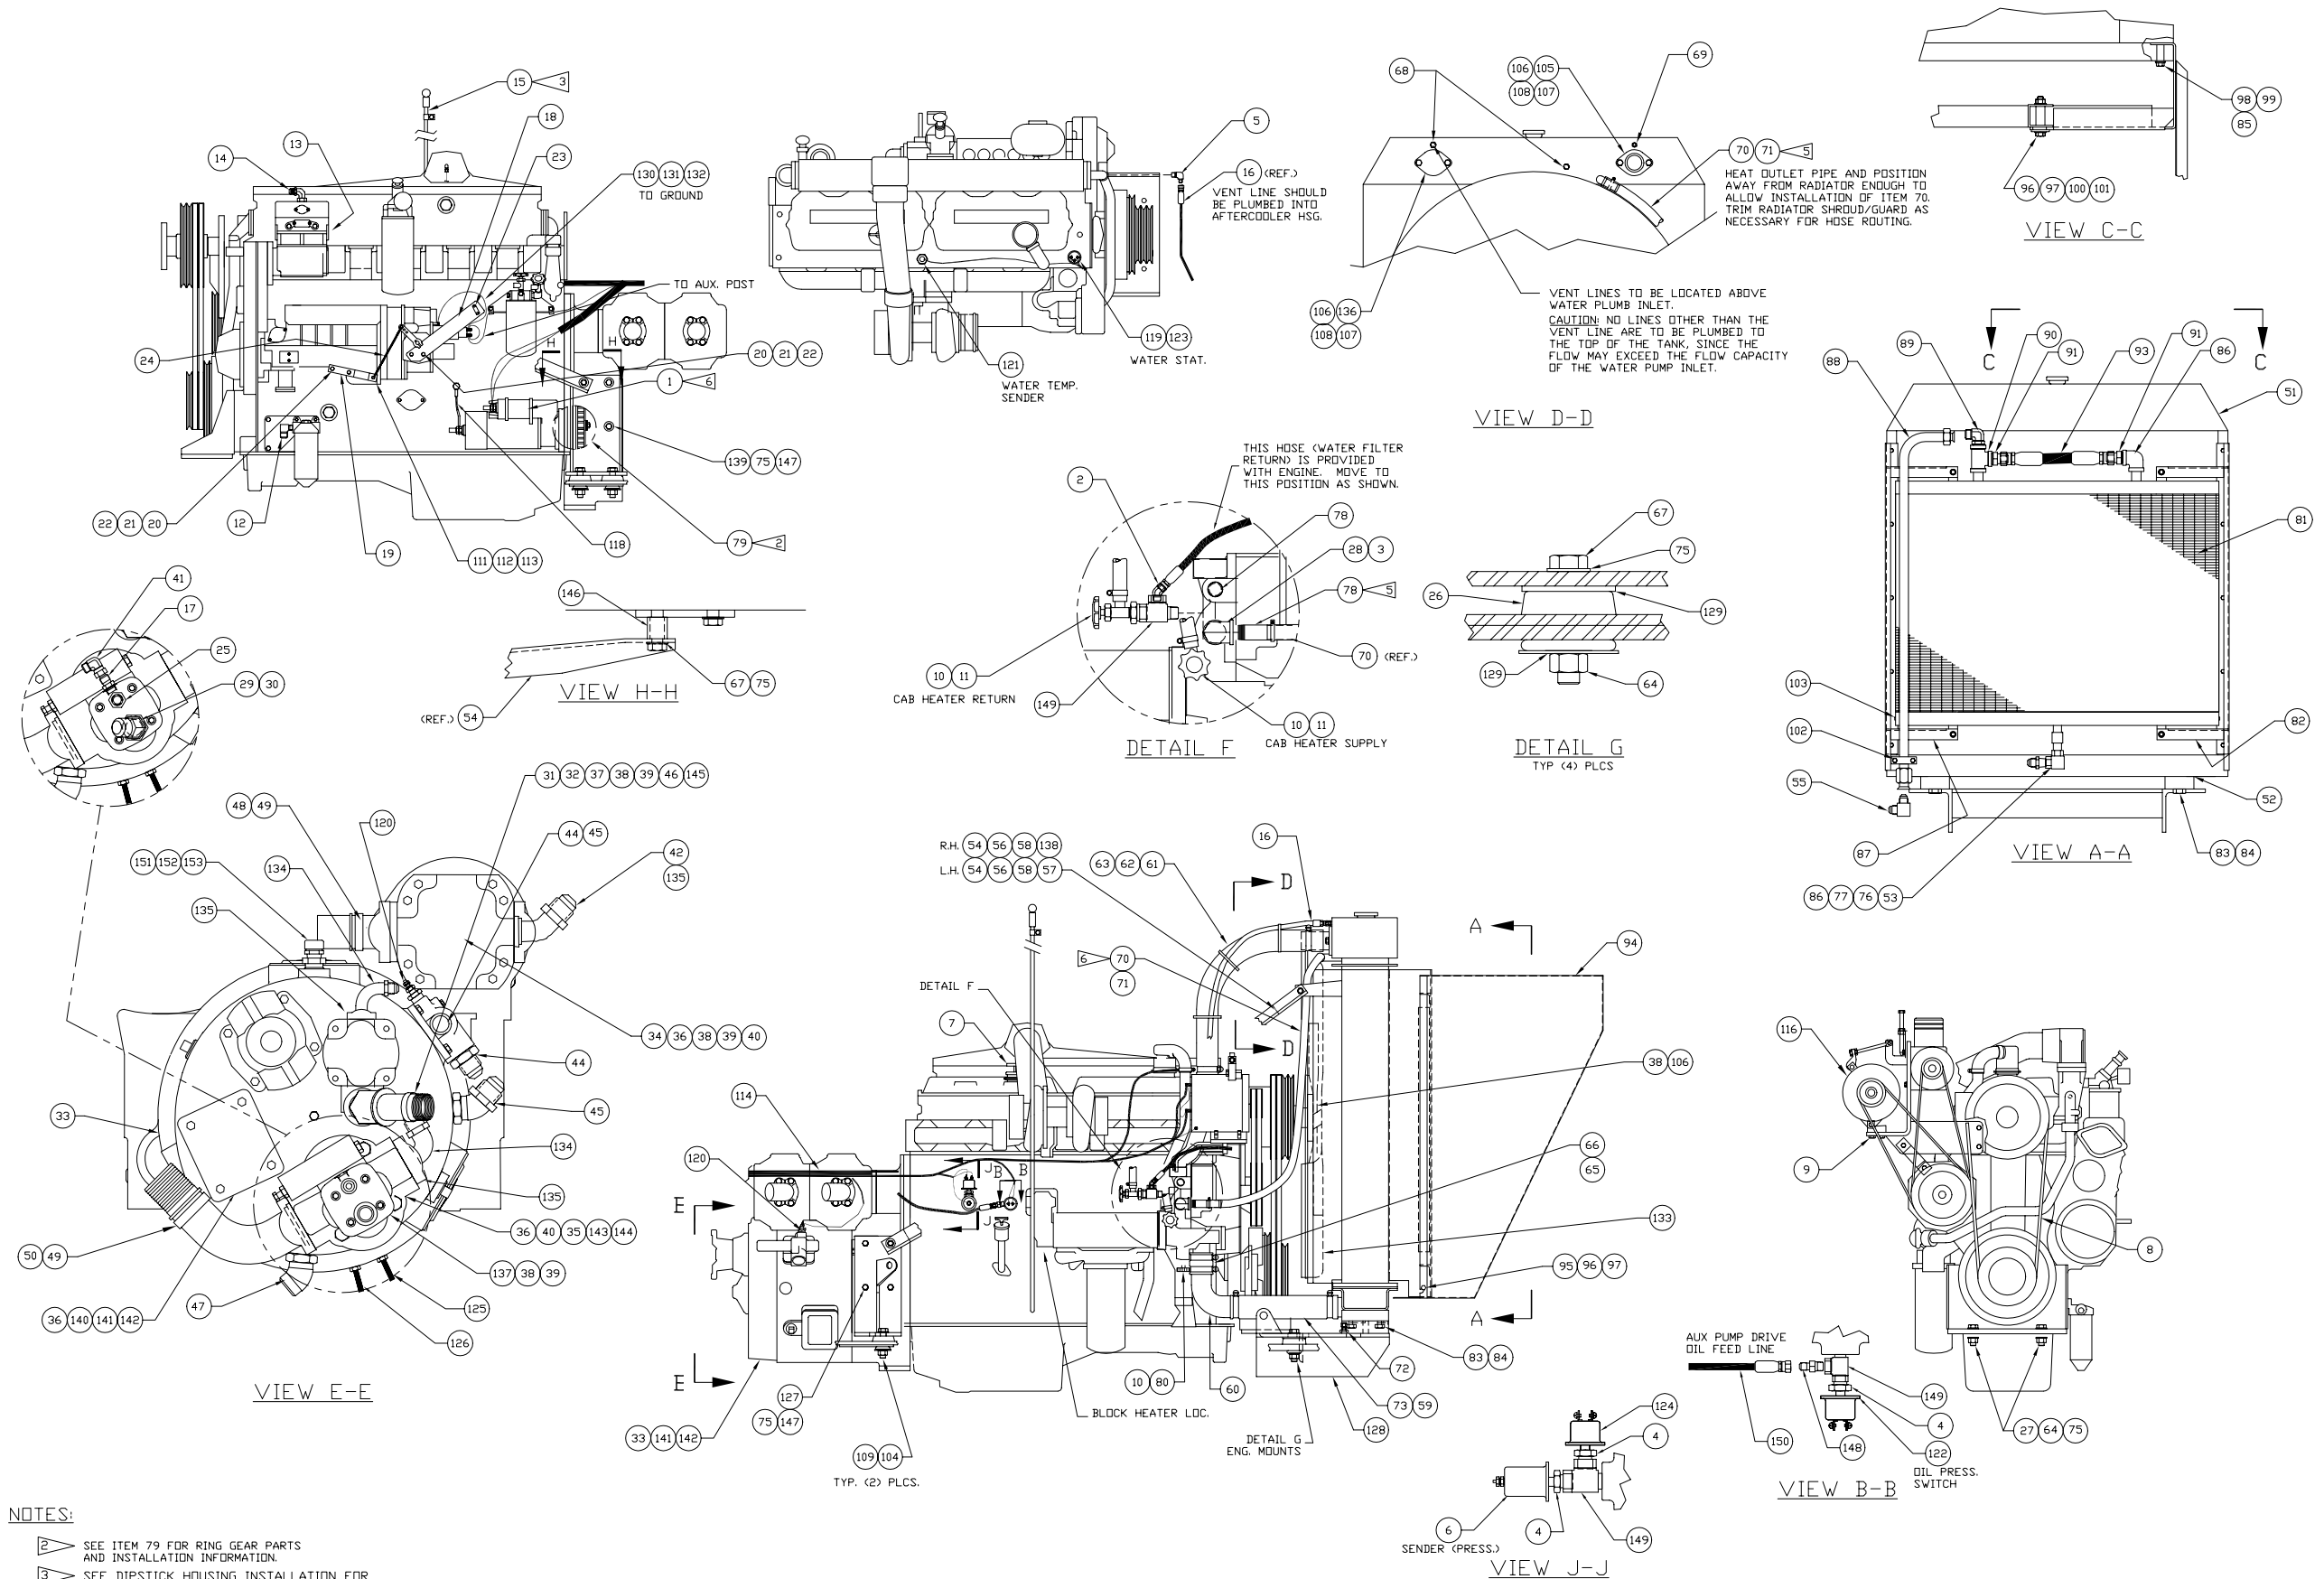

NOTES:

- 1 SEE ITEM 79 FOR RING GEAR PARTS AND INSTALLATION INFORMATION.
- 2 SEE DIPSTICK HOUSING INSTALLATION FOR INSTALLATION INSTRUCTIONS.
- 3 SEAL ALL OPEN PORTS WITH PLASTIC PLUGS, CAPS, OR TAPE.
- 4 DO NOT TEE ANY OTHER LINE WITH THIS LINE AT WATER PUMP OR FLOW WILL BE ADVERSLY AFFECTED.
- 5 ROUTE WATER BYPASS HOSE SO THAT IT DOES NOT COME NEAR EXHAUST OUTLET.

NOTE: NOT ALL PARTS ARE SHOWN IN EACH VIEW.