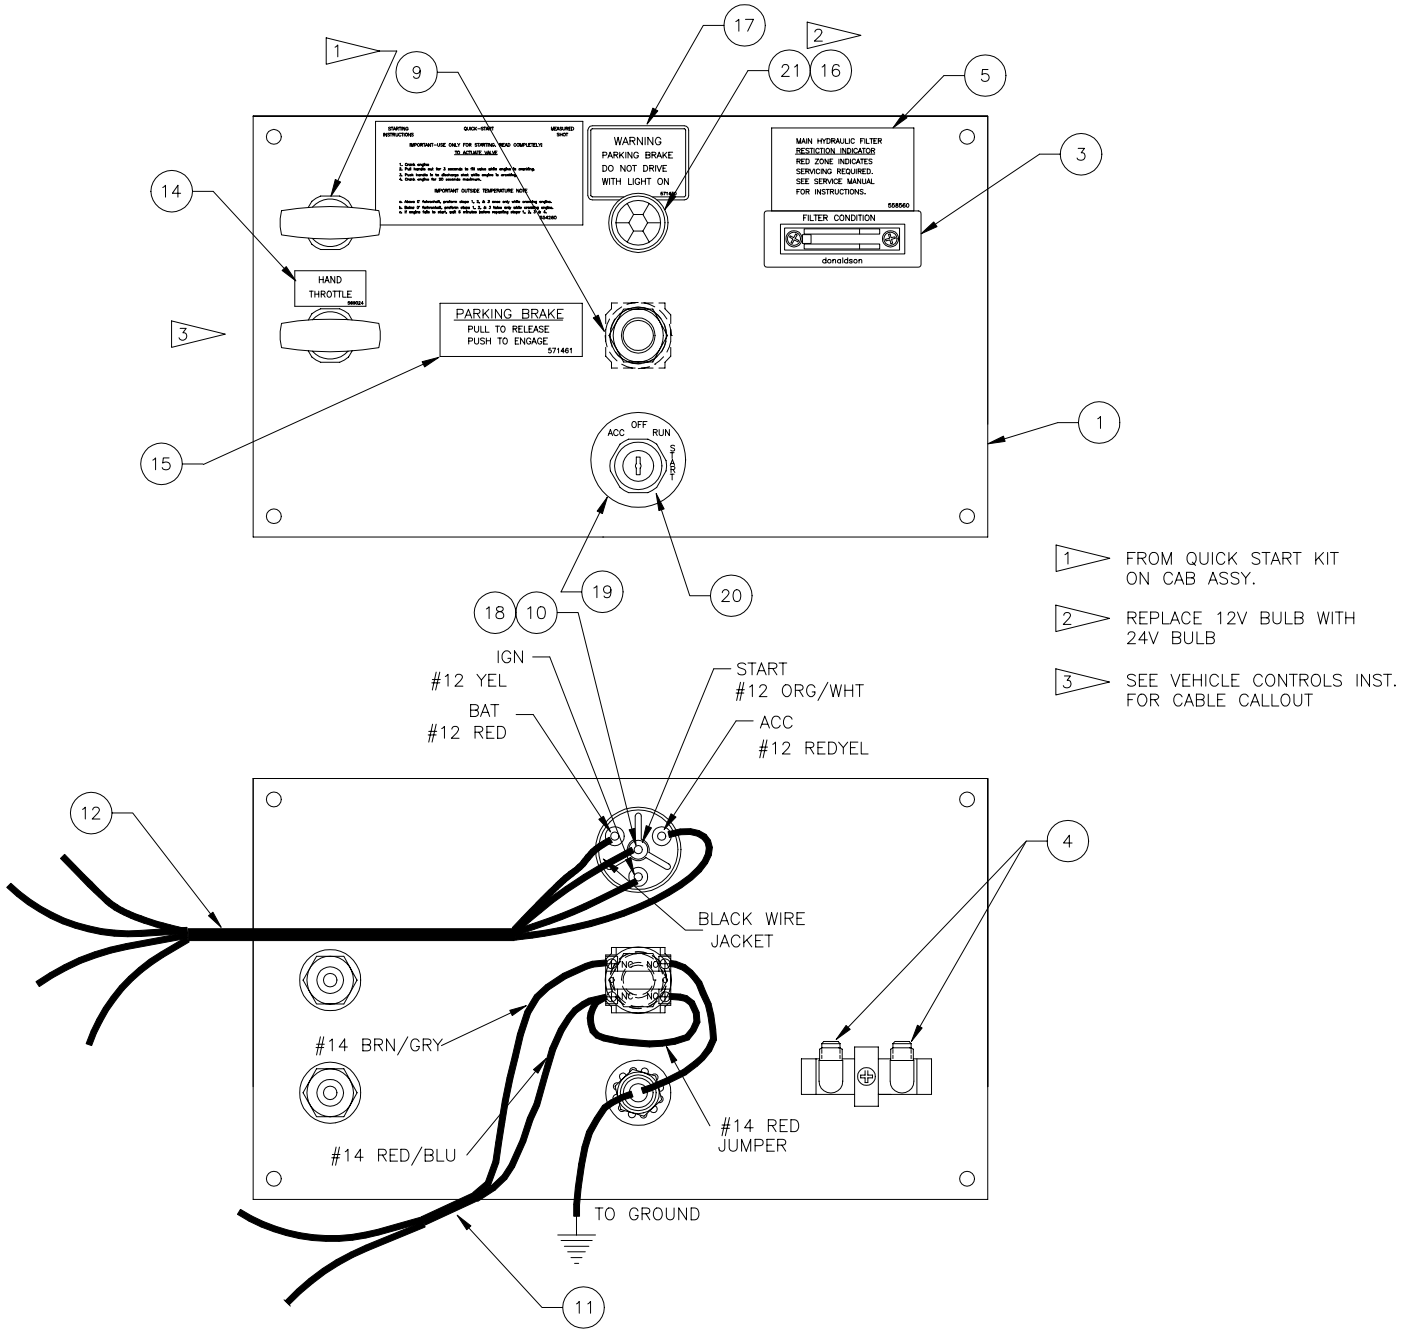

Dash Panel Assembly

Item	Part No.	Qty	Description	Item	Part No.	Qty	Description
	579098		Dash Panel Assembly				
1	579099	1	. Plate, Dash	14	569024	1	. Decal
2	554260	1	. Decal	15	571461	1	. Decal
3	224305	1	. Indicator	16	230886	1	. Light Bulb
4	209085	2	. Fitting	17	571430	1	. Decal
5	558560	1	. Decal	18	223799	4	. Nut, Esna
9	234264	1	. Control Unit	19	546943	1	. Decal
10	00103338	4	. Flat Washer	20	207155	1	. Switch, Ignition with Keys
11	571504	1	. Wire Harness	21	225649	1	. Light, Red Panel
12	571505	1	. Wire Harness				