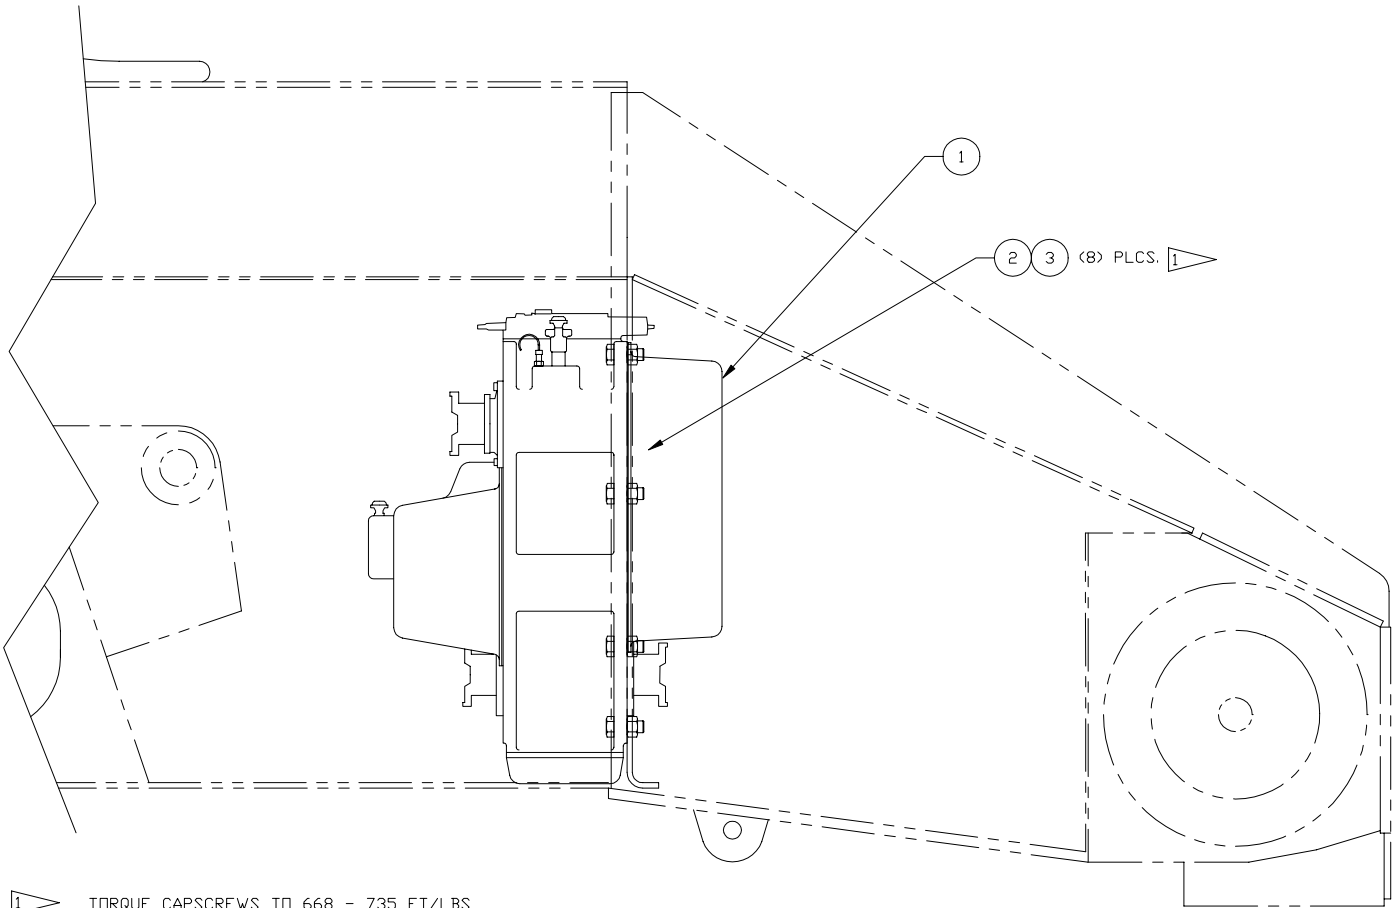

Transmission Installation

1 TORQUE CAPSCREWS TO 668 - 735 FT/LBS

Item	Part No.	Qty	Description	Item	Part No.	Qty	Description
	<b>578919</b>		<b>Transmission Installation</b>				
1	* 245245	1	. Transmission				
2	230400	8	. Capscrew				
3	224129	8	. Nut, Esna				