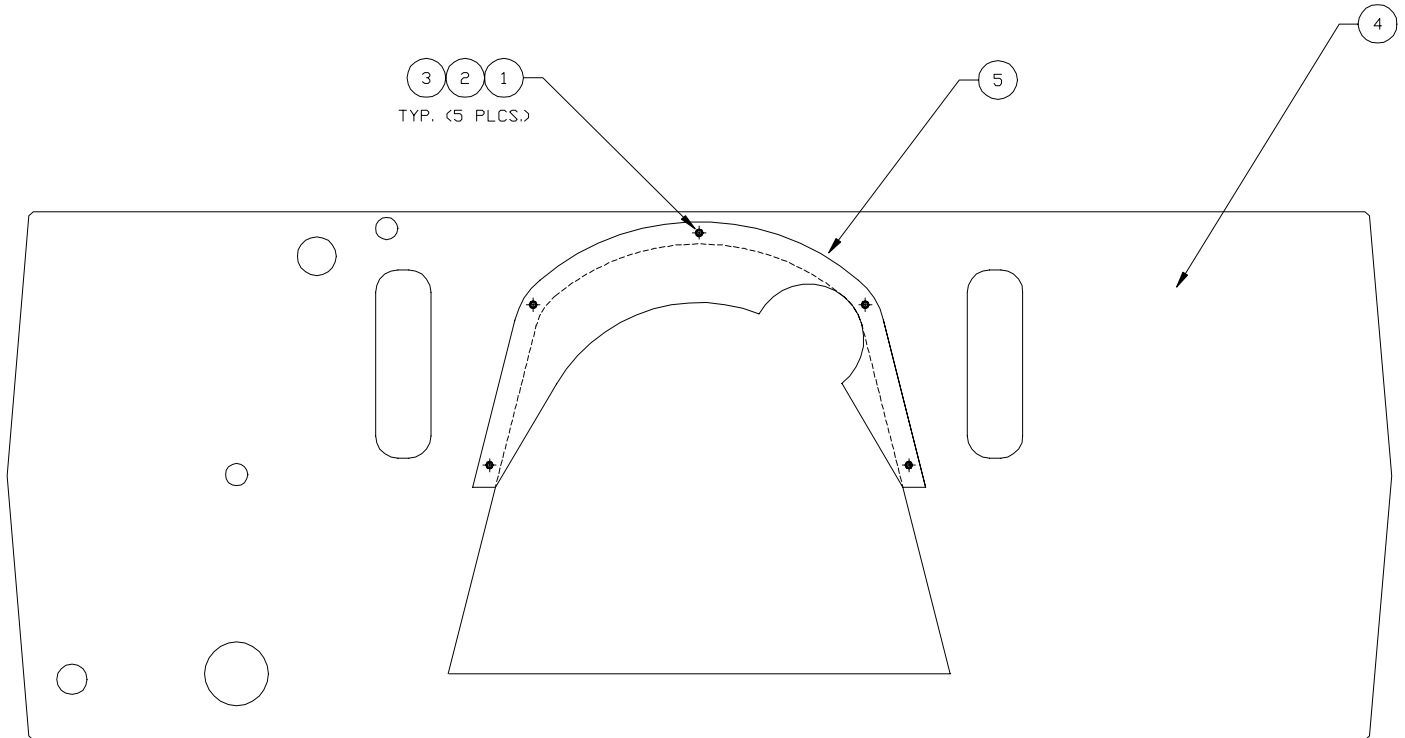

Dust Baffle Installation

Item	Part No.	Qty	Description	Item	Part No.	Qty	Description
	578706		Dust Baffle Installation				
1	221314	5	. Stud, Weld	4	576841	1	. Plate,Baffle
2	223654	5	. Nut, Esna	5	576916	1	. Plate,Dust Baffle
3	223427	5	. Washer, Flat				