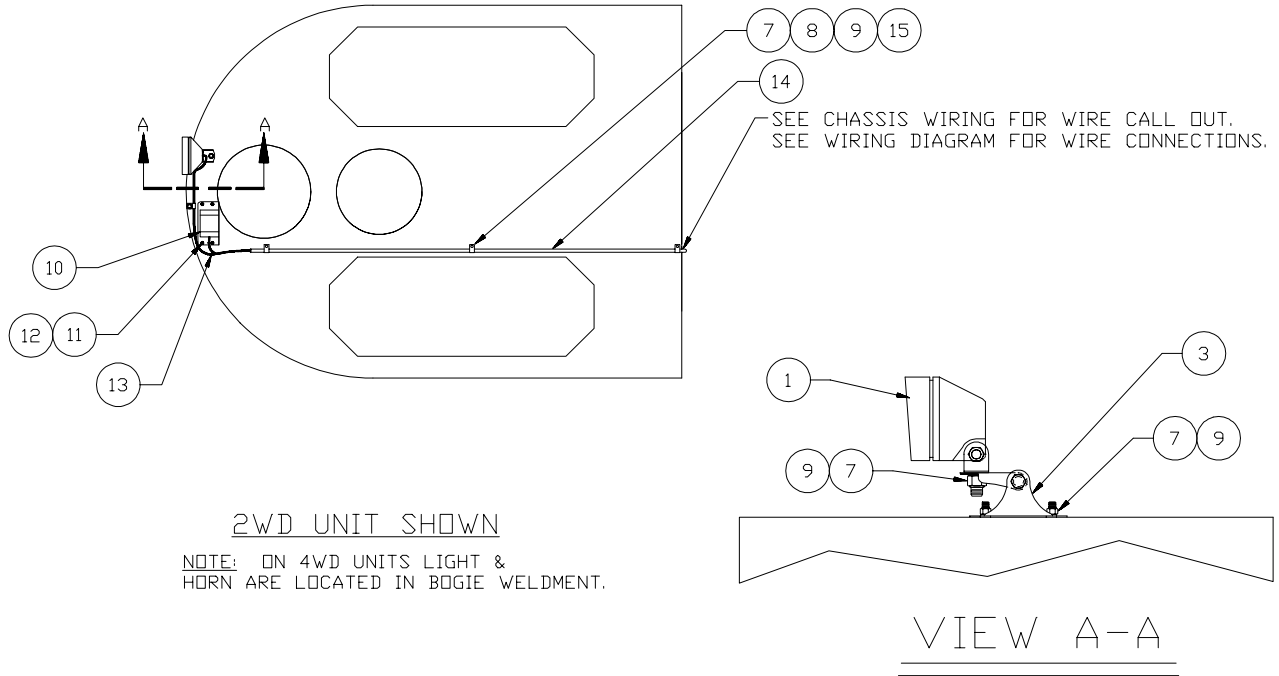

Reverse Alarm Circuit

Item	Part No.	Qty	Description	Item	Part No.	Qty	Description
	577753		Reverse Alarm Circuit				
1	R13659	1	. Light, Work	11	224209	4	. Nut, Esna
3	206327	1	. Bracket, Light	12	00103339	4	. Washer, Flat
7	223654	8	. Nut, Esna	13	219431	20'	. Wire
8	209578	5	. Clamp	14	575069	1	. Tube
9	230282	8	. Washer, Flat	15	236572	5	. Stud, Weld
10	218755	1	. Alarm, Reverse				