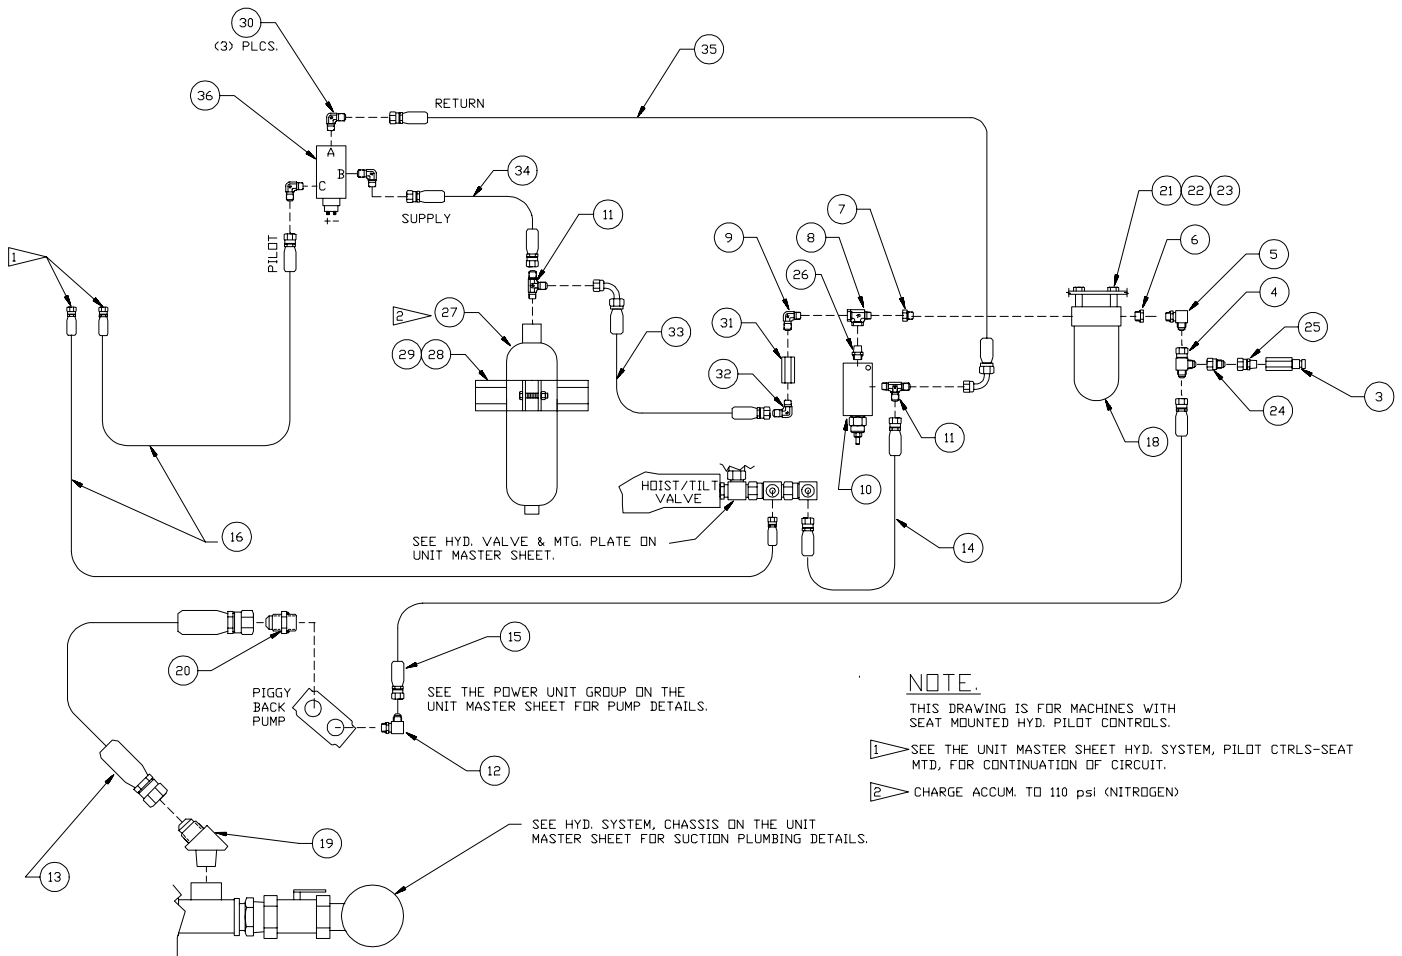

## Hydraulic System - Pilot Control

Item	Part No.	Qty	Description	Item	Part No.	Qty	Description
	<b>577147</b>		<b>Hydraulic System - Pilot Control</b>				
3	228040	1	. Coupler, Male	22	201567	4	. Lockwasher
4	209087	1	. Fitting	23	230282	4	. Flat Washer
5	209490	1	. Fitting	24	14151	1	. Fitting
6	218181	1	. Fitting	25	12786	1	. Fitting
7	214807	1	. Fitting	26	14799	1	. Fitting
8	26808	1	. Fitting	27	327610W	1	. Accumulator
9	28565	1	. Fitting	28	244051	1	. Clamp
10	229948	1	. Valve	29	572900	1	. Channel
	242335	1	. Seal Kit	30	224298	3	. Fitting
11	211551	1	. Fitting	31	030-0058	1	. Valve, Check
13	232292	1	. Hose Assembly	32	209413	1	. Fitting
14	214199	1	. Hose Assembly	33	R12120	1	. Hose Assembly
15	220108	1	. Hose Assembly	34	R1938869	1	. Hose Assembly
16	230446	2	. Hose Assembly	35	243534	1	. Hose Assembly
18	* 228200	1	. Filter, Pressure	36	* 230905	1	. Valve, Solenoid
19	209246	1	. Fitting				
20	237773	1	. Fitting				
21	201611	4	. Capscrew				

\* See Separate Coverage