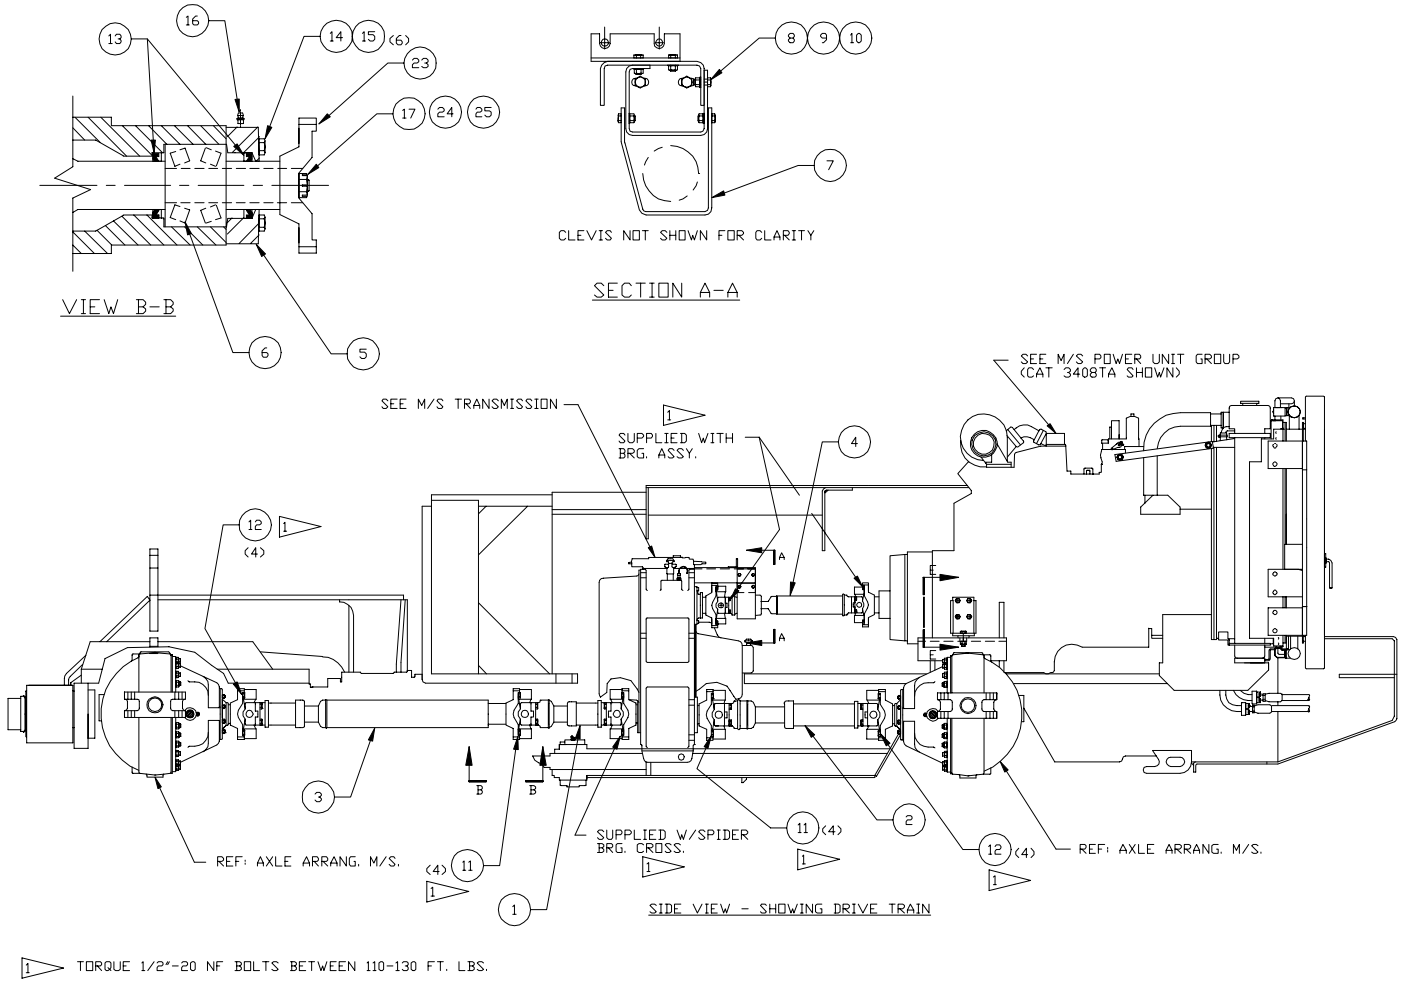

Drivetrain Installation

Item	Part No.	Qty	Description	Item	Part No.	Qty	Description
<b>577123 Drivetrain Installation</b>							
1	* 242324	1	. Driveline Assembly	11	223006	8	. Capscrew
2	* 243566	1	. Driveline Assembly	12	222109	8	. Capscrew
3	* 577120	1	. Driveline Assembly	13	215166	2	. Seal
4	* 243559	1	. Driveline Assembly	14	223086	6	. Capscrew
5	524169	1	. Retainer, Bearing	15	200604	6	. Lockwasher
6	204585	1	. Bearing, Roller	16	00191758	1	. Fitting, Lube
7	577194	1	. Plate, Guard	17	00103397	1	. Pin, Cotter
8	201604	4	. Capscrew	23	545587	1	. Yoke, Rework
9	223654	4	. Nut, Esna	24	504068	1	. Nut, Rework
10	223427	4	. Flat Washer	25	235608	1	. Washer, Hard