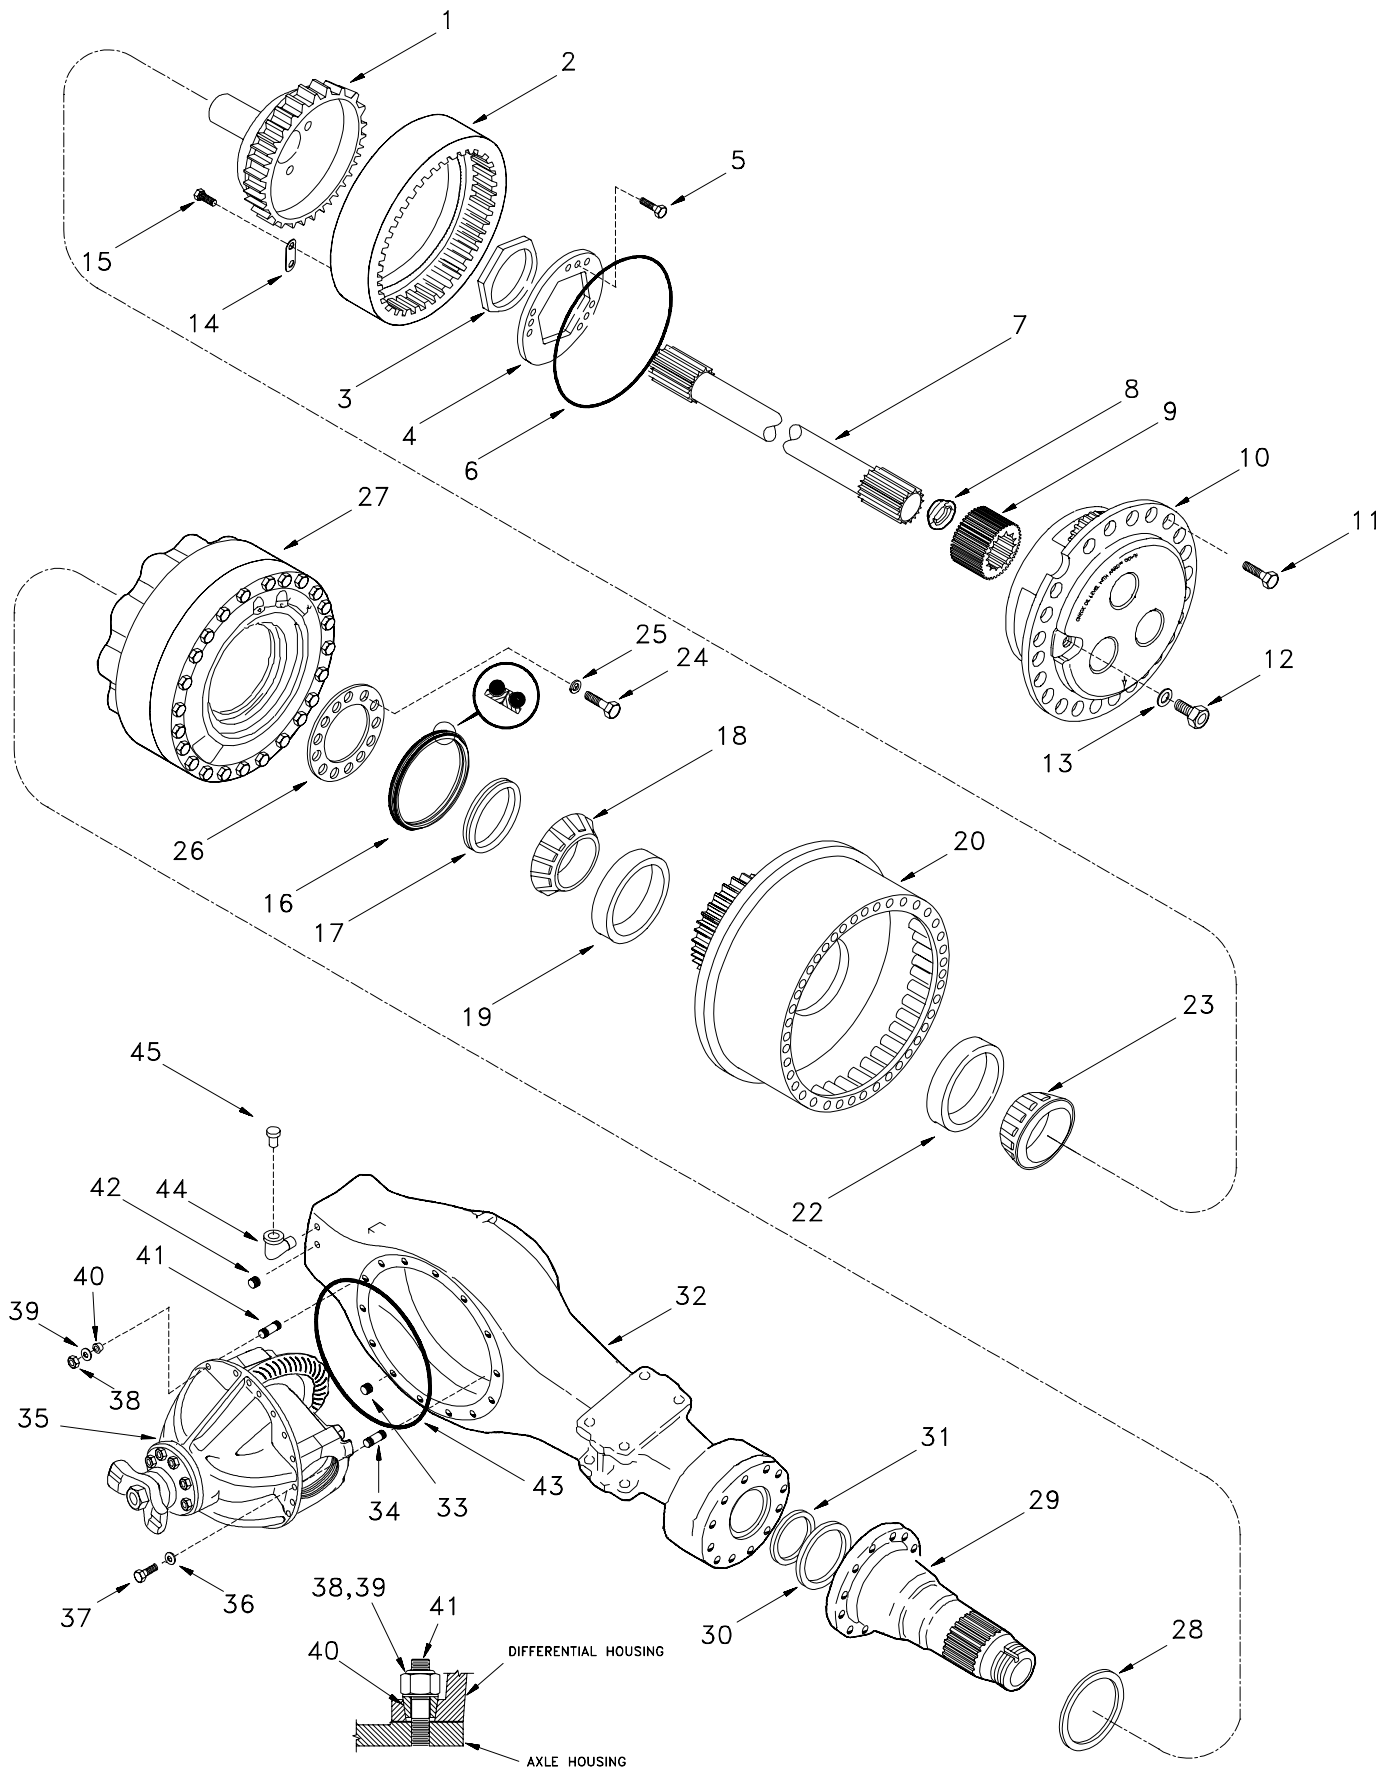

Axle, Front Bogie

Axle, Front Bogle

Item	Part No.	Qty	Description	Item	Part No.	Qty	Description
577118			Axle, Front Bogle				
1	*a 241088	2	. Internal Hub	27	* 240597	2	. Brake Assembly
2	*a 241089	2	. Internal Gear	28	240596	2	. Seal
3	241090	2	. Nut	29	241127	2	. Spindle
4	241091	2	. Nut	30	240596	2	. Seal
5	R13806149	12	. Capscrew	31	240599	2	. Seal
6	211838	2	. O-Ring	32	241104	1	. Axle Housing
7	241123	2	. Axle Shaft	33	241094	1	. Plug
8	223600	2	. Thrust Washer	34	218116	10	. Stud
9	241093	2	. Sun Gear	35	* 241105	1	. Differential & Carrier
10	* 241083	2	. Planet Carrier Assembly	36	200607	4	. Lockwasher
11	241124	6	. Capscrew	37	217763	4	. Capscrew
12	241094	2	. Plug	38	217779	22	. Nut
13	R13804268	2	. O-Ring	39	R104412	22	. Washer
14	*a 223610	12	. Plate	40	R4094932	12	. Dowel
15	*a 226279	24	. Capscrew	41	218117	12	. Stud
16	240585	2	. Seal	42	241094	1	. Plug
17	241125	2	. Seal	43	218126	1	. O-Ring
18	241098	2	. Bearing Cone	44	217011	1	. Elbow
19	*b 241099	2	. Bearing Cup	45	200268	1	. Breather
20	241126	2	. Hub & Cup Assembly				
22	*b 217833	2	. Bearing Cup				* See Separate Coverage
23	217832	2	. Bearing Cone				*a Included In 241107 Internal Gear & Hub Assembly
24	241103	26	. Capscrew				*b Included In 241126 Hub & Cup Assembly
25	217419	26	. Washer				
26	240598	2	. Ring				