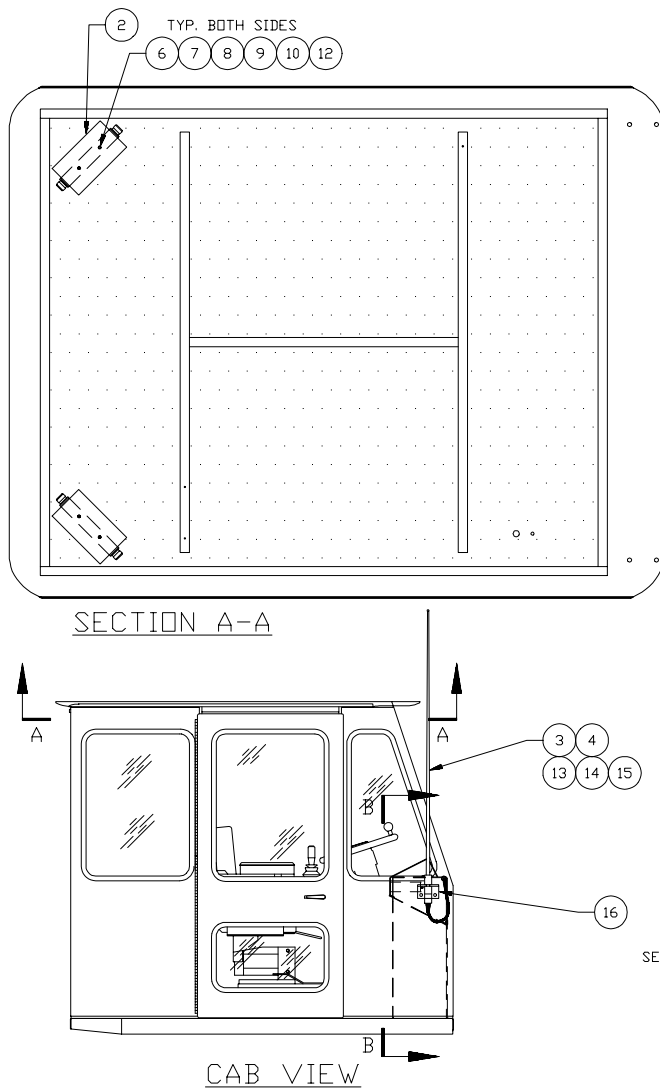

Stereo Installation

SERVICE NOTE: CEILING MOUNT UNITS USE HOUSING 226687.

Item	Part No.	Qty	Description	Item	Part No.	Qty	Description
577112 Stereo Installation							
1	226685	1	. Stereo/Cassette	9	00103338	4	. Flat Washer
2	226686	2	. Speaker	10	223799	5	. Nut, Esna
3	243970	1	. Antenna, 102	11	230640	1	. Mach Screw
4	229946	1	. Cable, Antennae	12	240832	4	. Grommet
5	570896	1	. Bracket	13	243983	1	. Mount, Antenna
6	553781	4	. Spacer	14	243984	1	. Coupler, UHF
7	00422653	4	. Mach Screw	15	243985	1	. Adapter, RF
8	12723	4	. Seal	16	571600	1	. Angle