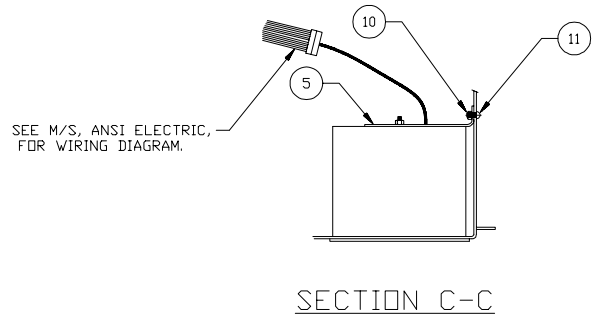

Stereo Installation

SERVICE NOTE: CEILING MOUNT UNITS USE HOUSING 226687.

Item	Part No.	Qty	Description	Item	Part No.	Qty	Description
577112 Stereo Installation							
1	226685	1	. Stereo/Cassette	9	00103338	4	. Flat Washer
2	226686	2	. Speaker	10	223799	5	. Nut, Esna
3	243970	1	. Antenna, 102	11	230640	1	. Mach Screw
4	229946	1	. Cable, Antennae	12	240832	4	. Grommet
5	570896	1	. Bracket	13	243983	1	. Mount, Antenna
6	553781	4	. Spacer	14	243984	1	. Coupler, UHF
7	00422653	4	. Mach Screw	15	243985	1	. Adapter, RF
8	12723	4	. Seal	16	571600	1	. Angle