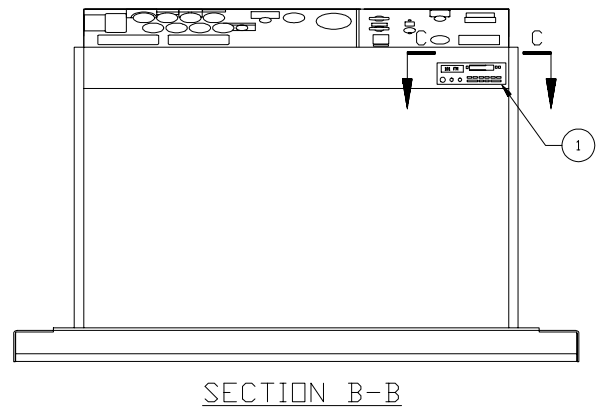

Stereo Installation

SERVICE NOTE: CEILING MOUNT UNITS USE HOUSING 226687.

Item	Part No.	Qty	Description	Item	Part No.	Qty	Description
577112 Stereo Installation							
1	226685	1	. Stereo/Cassette	9	00103338	4	. Flat Washer
2	226686	2	. Speaker	10	223799	5	. Nut, Esna
3	243970	1	. Antenna, 102	11	230640	1	. Mach Screw
4	229946	1	. Cable, Antennae	12	240832	4	. Grommet
5	570896	1	. Bracket	13	243983	1	. Mount, Antenna
6	553781	4	. Spacer	14	243984	1	. Coupler, UHF
7	00422653	4	. Mach Screw	15	243985	1	. Adapter, RF
8	12723	4	. Seal	16	571600	1	. Angle