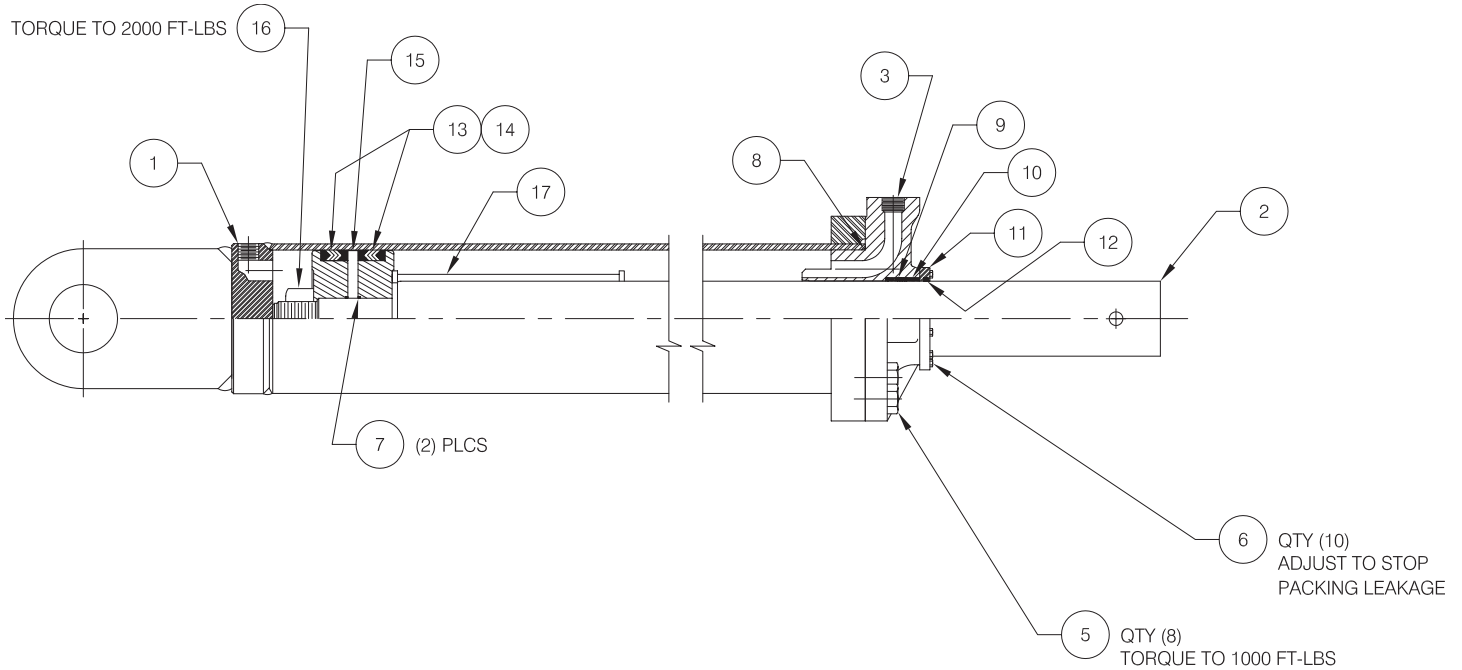

Tilt Cylinder Sub-Assembly

Item	Part No.	Qty	Description	Item	Part No.	Qty	Description
<b>577009 Tilt Cylinder Sub-Assembly</b>							
1	577011	1	. Barrel & Base Assembly	11	533665	1	. Retainer
2	562932	1	. Stem	12	* 219337	1	. Wiper Ring
3	533664	1	. Packing Gland	13	505576	2	. Piston
5	230260	8	. Capscrew	14	* 566425	2	. Packing, 10
6	230487	10	. Capscrew	15	505578	1	. Spacer, Piston
7	* 203525	2	. O-Ring	16	244433	1	. Locknut
8	* 203565	1	. O-Ring	17	574542	1	. Spacer
9	* 566440	1	. Packing, Stem, 5.5'				
10	533666	1	. Bushing	* Included in 566401 Packing Kit			