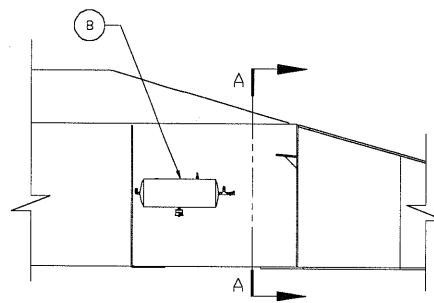

Air System - Vehicle

NOTES:

- 1 TO KYSOR SHUTDOWN
- 2 TO SHUTTERSTAT. (OPTIONAL)

Air System - Vehicle

1 CHASSIS INTERIOR R.H. SIDE

1 CHASSIS INTERIOR L.H. SIDE

1 FOR SPECIFIC LOCATION OF ITEMS, SEE STUD & BRACKET ON MASTER SHEET.

Item	Part No.	Qty	Description	Item	Part No.	Qty	Description
	577003		Air System - Vehicle				
1	* 545557	1	. Air Tank Assembly	27	209417	1	. Fitting
5	* 572848	1	. Brake Relay, LH	28	209406	1	. Fitting
6	* 547114	1	. Air Governor Assembly	29	215092	1	. Hose Assembly
7	* 572843	1	. Air Dryer Module	30	209441	2	. Fitting
8	* 572829	1	. Air Tank Assembly	31	216786	1	. Hose Assembly
9	* 572830	1	. Air Tank Assembly	32	216884	1	. Hose Assembly
15	* 572847	1	. Brake Relay, RH	33	217250	2	. Hose Assembly
16	216778	4	. Hose Assembly	34	572852	1	. Tube Assembly
19	216785	2	. Hose Assembly	35	216475	1	. Hose Assembly
20	216479	3	. Hose Assembly	37	218713	2	. Hose Assembly
21	218701	2	. Hose Assembly	40	572853	1	. Tube Assembly
24	209394	1	. Fitting				
25	239169	1	. Hose Assembly				