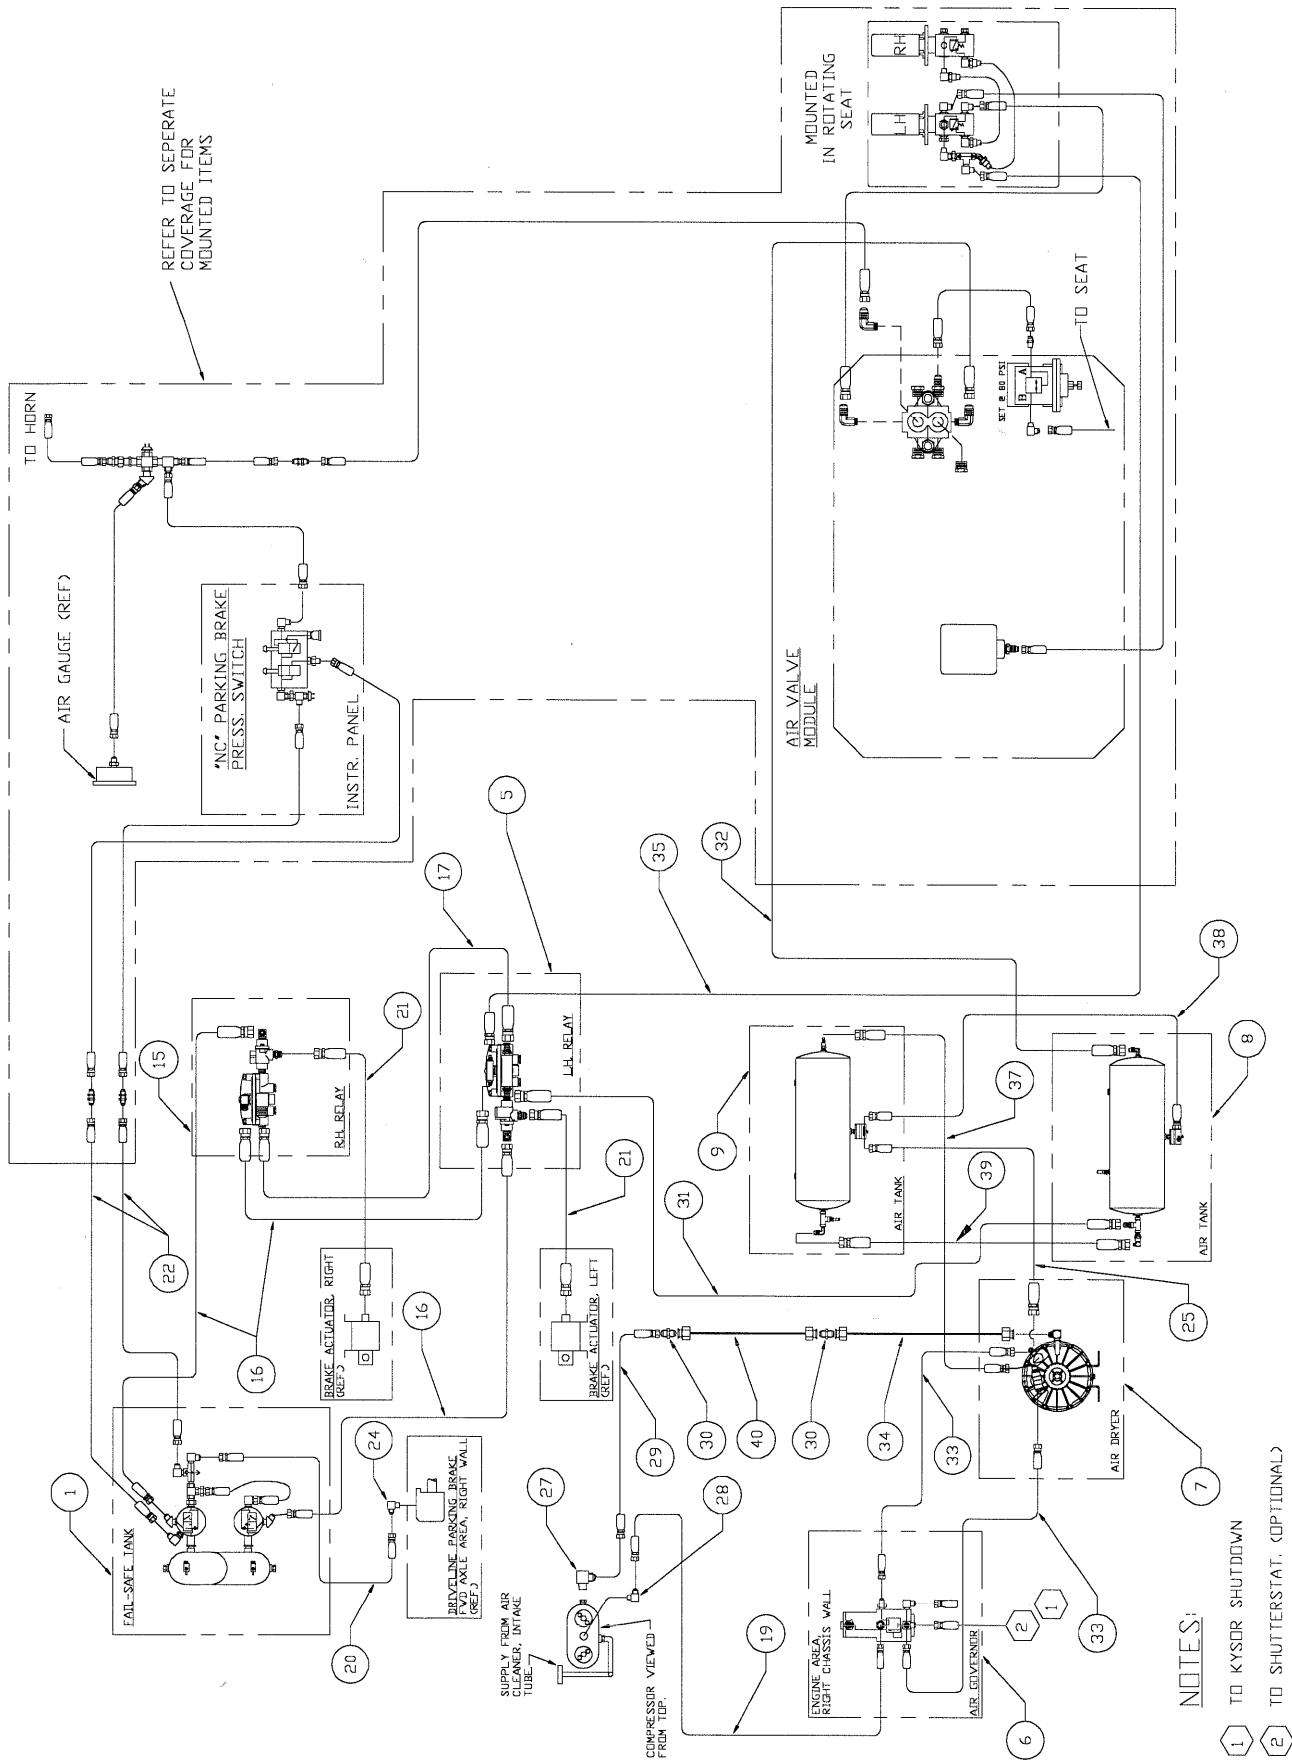

Air System - Vehicle

NOTES:

- 1 TO KYSOR SHUTDOWN
- 2 TO SHUTTERSTAT. (OPTIONAL)

Air System - Vehicle

1 CHASSIS INTERIOR R.H. SIDE

1 CHASSIS INTERIOR L.H. SIDE

1 FOR SPECIFIC LOCATION OF ITEMS, SEE STUD & BRACKET ON MASTER SHEET.

Item	Part No.	Qty	Description	Item	Part No.	Qty	Description
	577003		Air System - Vehicle				
1	* 545557	1	. Air Tank Assembly	27	209417	1	. Fitting
5	* 572848	1	. Brake Relay, LH	28	209406	1	. Fitting
6	* 547114	1	. Air Governor Assembly	29	215092	1	. Hose Assembly
7	* 572843	1	. Air Dryer Module	30	209441	2	. Fitting
8	* 572829	1	. Air Tank Assembly	31	216786	1	. Hose Assembly
9	* 572830	1	. Air Tank Assembly	32	216884	1	. Hose Assembly
15	* 572847	1	. Brake Relay, RH	33	217250	2	. Hose Assembly
16	216778	4	. Hose Assembly	34	572852	1	. Tube Assembly
19	216785	2	. Hose Assembly	35	216475	1	. Hose Assembly
20	216479	3	. Hose Assembly	37	218713	2	. Hose Assembly
21	218701	2	. Hose Assembly	40	572853	1	. Tube Assembly
24	209394	1	. Fitting				
25	239169	1	. Hose Assembly				