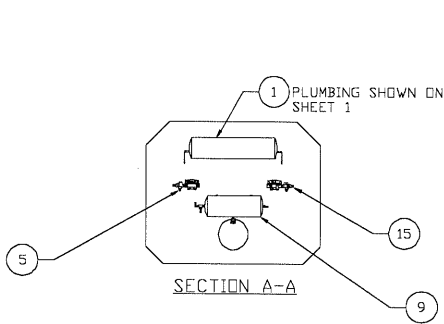

Air System - Vehicle

NOTES:

- 1 TO KYSOR SHUTDOWN
- 2 TO SHUTTERSTAT. (OPTIONAL)

Air System - Vehicle

1 CHASSIS INTERIOR R.H. SIDE

1 CHASSIS INTERIOR L.H. SIDE

1 FOR SPECIFIC LOCATION OF ITEMS, SEE STUD & BRACKET ON MASTER SHEET.

Item	Part No.	Qty	Description	Item	Part No.	Qty	Description
	577003		Air System - Vehicle				
1	* 545557	1	. Air Tank Assembly	27	209417	1	. Fitting
5	* 572848	1	. Brake Relay, LH	28	209406	1	. Fitting
6	* 547114	1	. Air Governor Assembly	29	215092	1	. Hose Assembly
7	* 572843	1	. Air Dryer Module	30	209441	2	. Fitting
8	* 572829	1	. Air Tank Assembly	31	216786	1	. Hose Assembly
9	* 572830	1	. Air Tank Assembly	32	216884	1	. Hose Assembly
15	* 572847	1	. Brake Relay, RH	33	217250	2	. Hose Assembly
16	216778	4	. Hose Assembly	34	572852	1	. Tube Assembly
19	216785	2	. Hose Assembly	35	216475	1	. Hose Assembly
20	216479	3	. Hose Assembly	37	218713	2	. Hose Assembly
21	218701	2	. Hose Assembly	40	572853	1	. Tube Assembly
24	209394	1	. Fitting				
25	239169	1	. Hose Assembly				