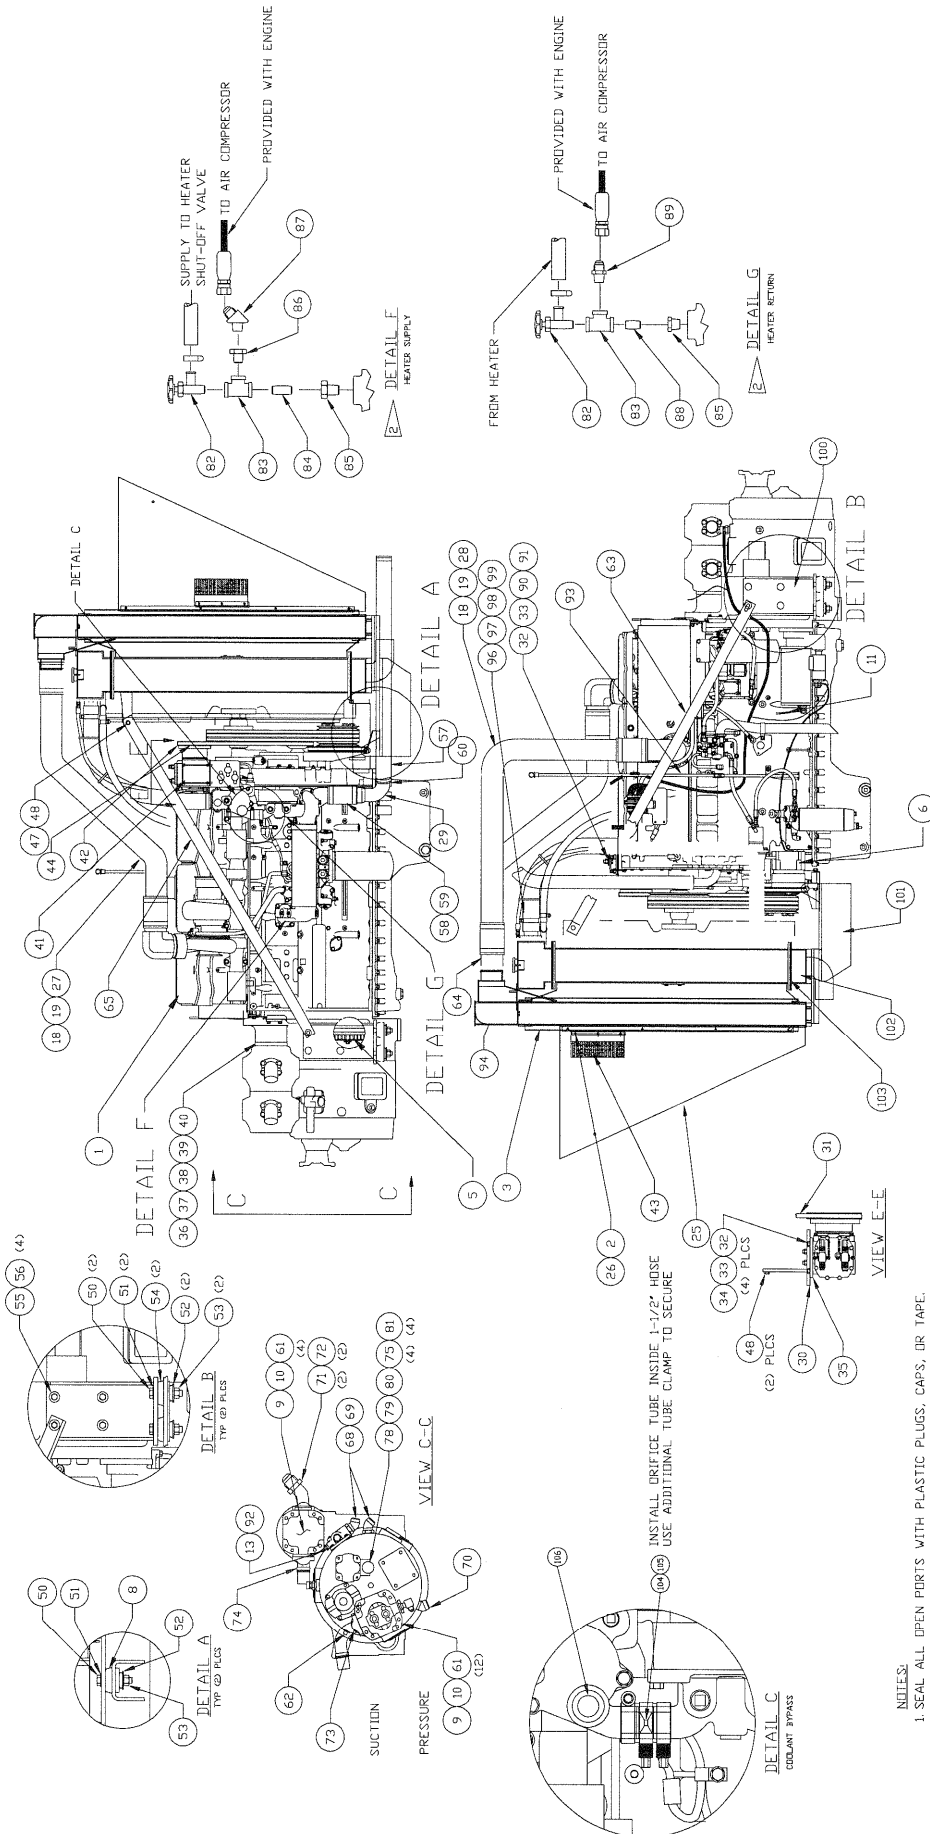

1. NOTES:
1. SEAL ALL OPEN PORTS WITH PLASTIC PLUGS, CAPS, OR TAPE. REFER TO THE UNIT MASTER SHEET FOR THE HEATER-CAB OR AIR CONDITIONER/HEATER OPTION PARTS LIST FOR CONTINUATION OF PLUMBING.
  2. CAUTION: NO LINES OTHER THAN THE VENT LINES ARE TO BE PLUMBED TO THE TOP TANK OR ENGINE VENT PORTS. THESE LINES ARE NOT TO RISE ABOVE THE RADIATOR VENT PORTS OR HAVE ANY LOOPS THAT COULD TRAP AIR.