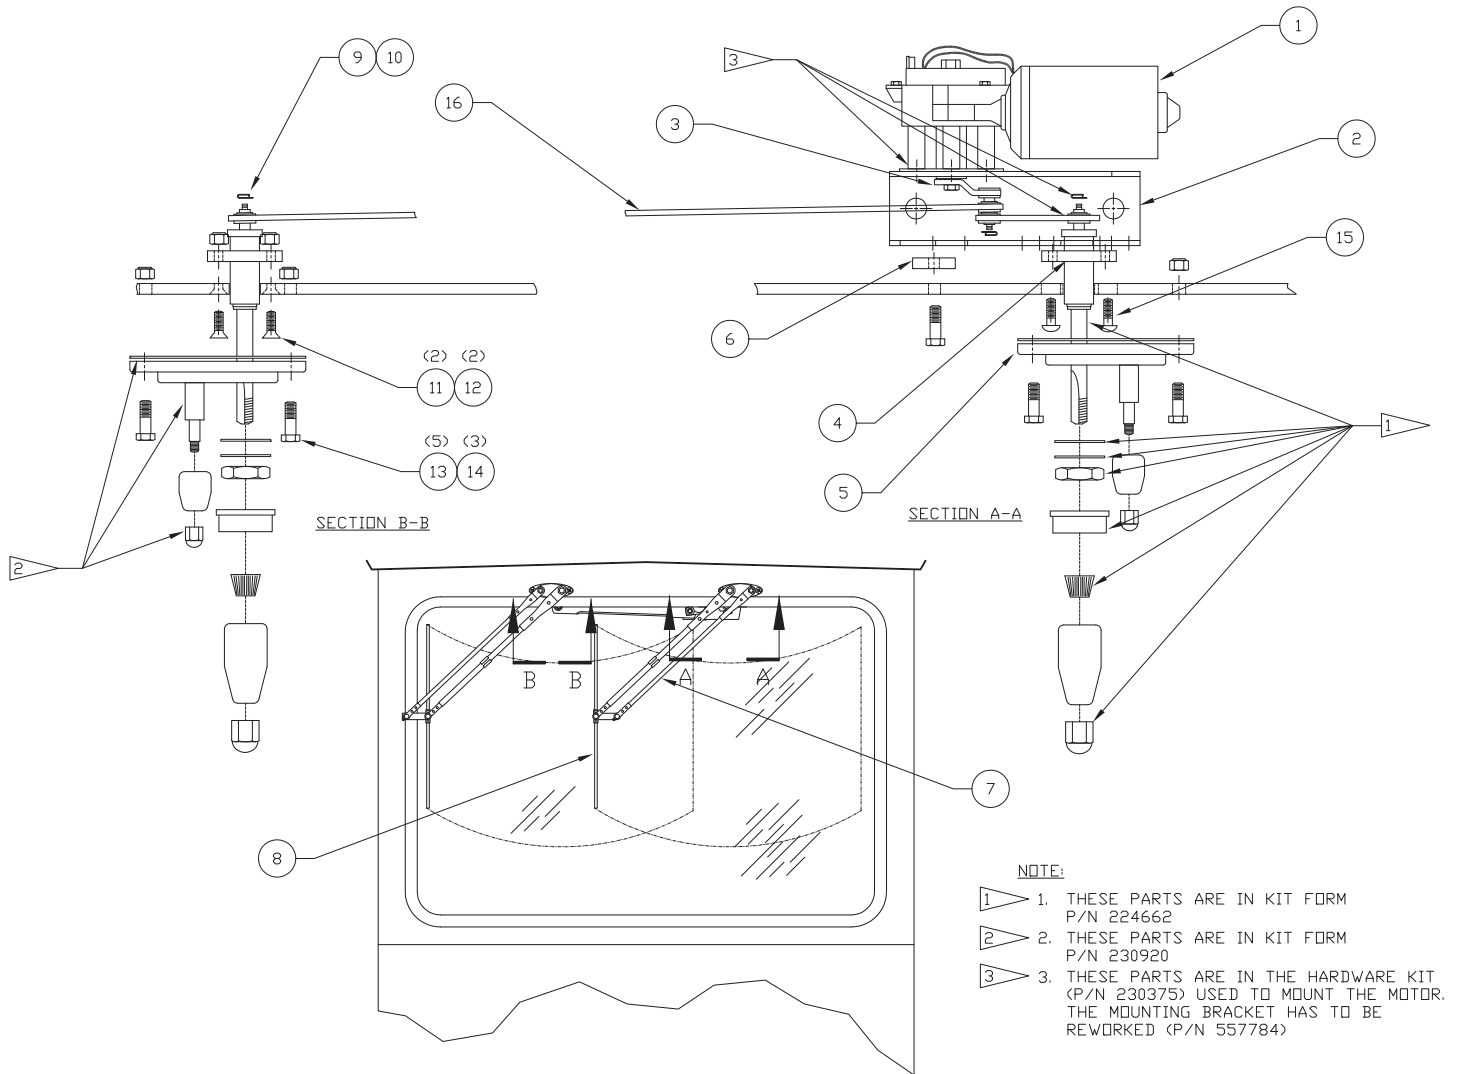

Windshield Wiper Installation, Front

Item	Part No.	Qty	Description	Item	Part No.	Qty	Description
<b>576663 Wiper Installation, Front</b>							
1	230375	1	. Motor, Wiper	10	236754	1	. Washer, Link
2	565880	1	. Bracket	11	223966	2	. Capscrew
3	235400	1	. Arm, Drive	12	223799	2	. Nut, Esna
4	224662	2	. Shaft, Pivot	13	234136	5	. Capscrew
5	230920	2	. Adapter, Wiper	14	235620	3	. Nut, Esna
6	557784	1	. Spacer	15	00100768	2	. Mach Screw
7	240012	2	. Arm, Wiper	16	224664	1	. Link, Pivot Shaft
8	237296	2	. Blade, Wiper				
9	236753	1	. Clip, Spring				