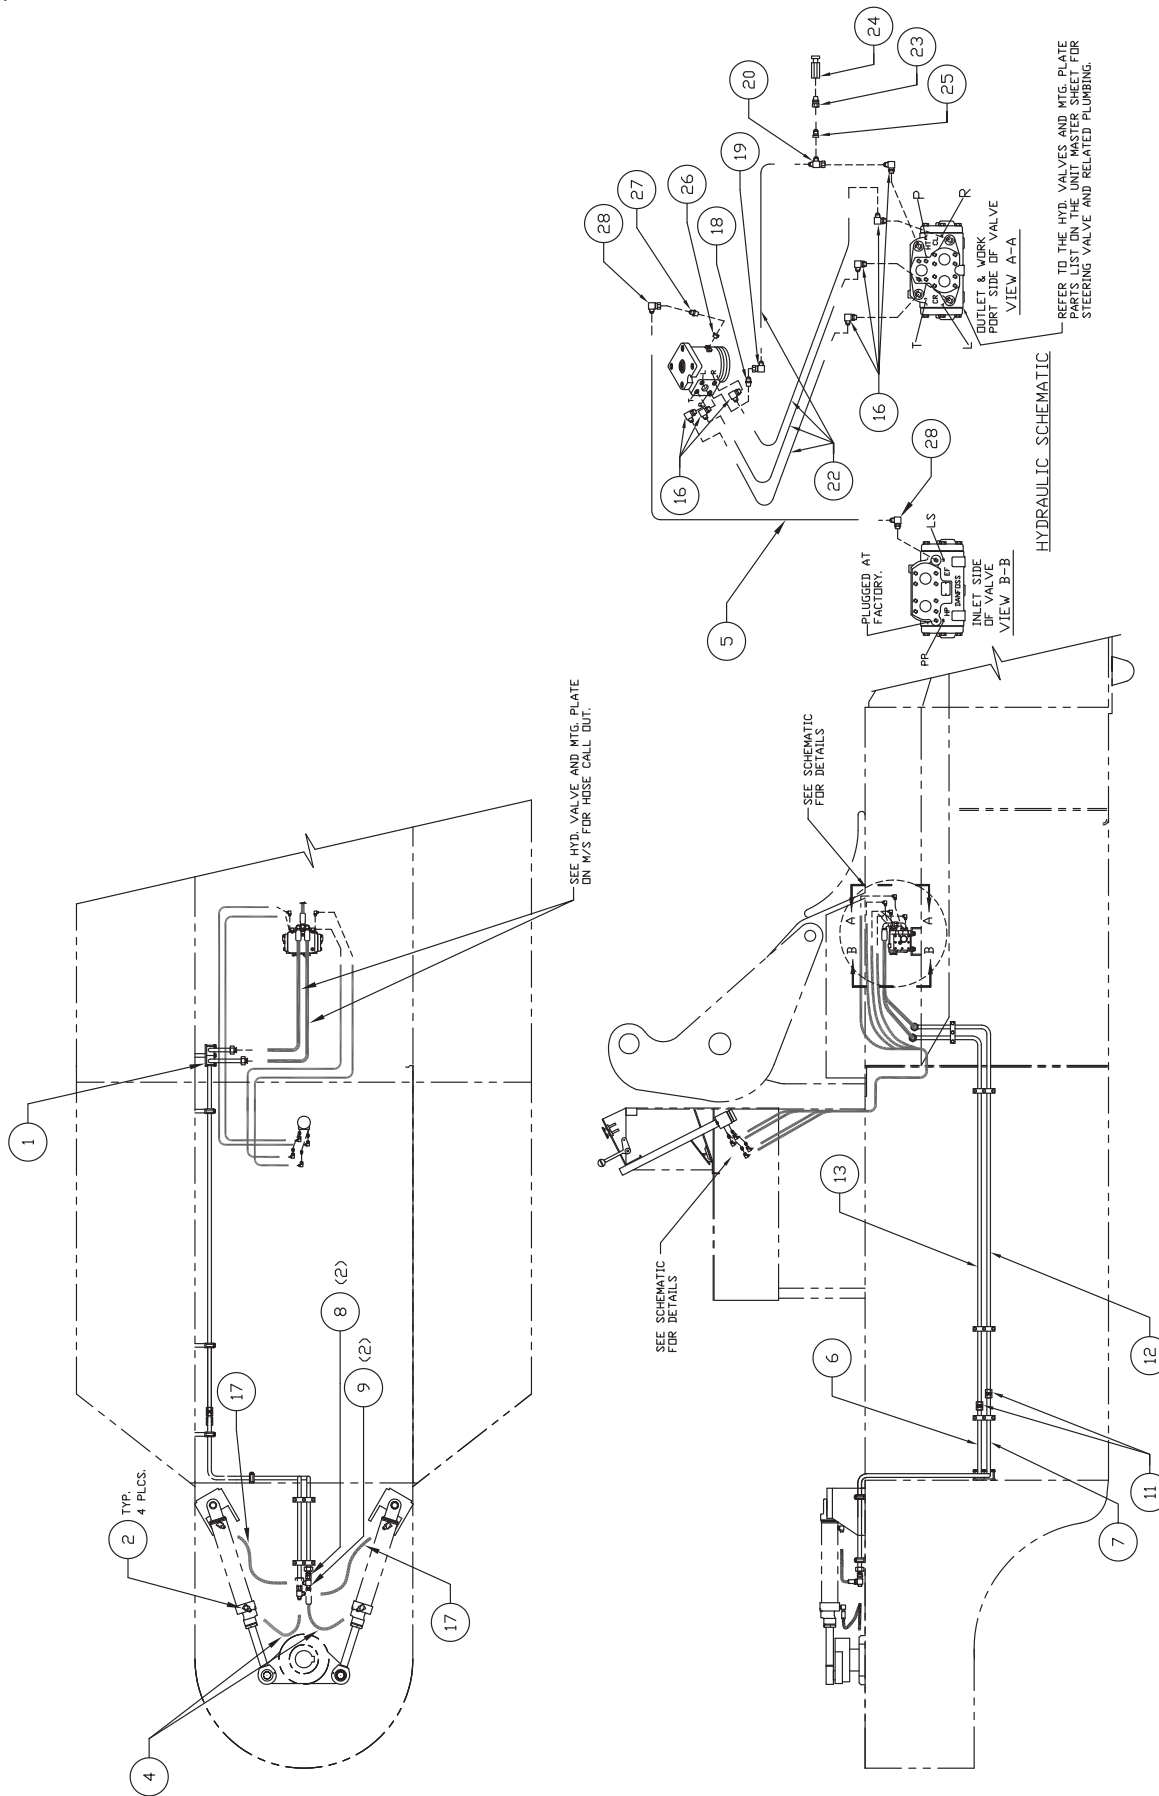

Hydraulic System - Steering

Hydraulic System - Steering

Item	Part No.	Qty	Description	Item	Part No.	Qty	Description
	575131		Hydraulic System - Steering				
1	566686	1	. Clamp	17	*a 225010	2	. Hose Assembly
2	209490	4	. Fitting	18	234209	1	. Valve, Check
4	*a 25200	2	. Hose Assembly	19	211561	1	. Fitting
5	*a 214589	1	. Hose Assembly	20	211562	1	. Fitting
6	574946	1	. Tube Assembly	22	*a 231718	4	. Hose Assembly
7	574947	1	. Tube Assembly	23	12786	1	. Fitting
8	209810	2	. Fitting	24	228040	1	. Coupler, Male
9	209087	2	. Fitting	25	215075	1	. Fitting
11	209442	2	. Fitting	26	223545	1	. Fitting
12	566683	1	. Tube Assembly	27	209750	1	. Fitting
13	566682	1	. Tube Assembly	28	212718	2	. Fitting
15	* 234081	1	. Steering Unit				
16	23945	7	. Fitting				
							* See Separate Coverage
							* Included in KIT 587632