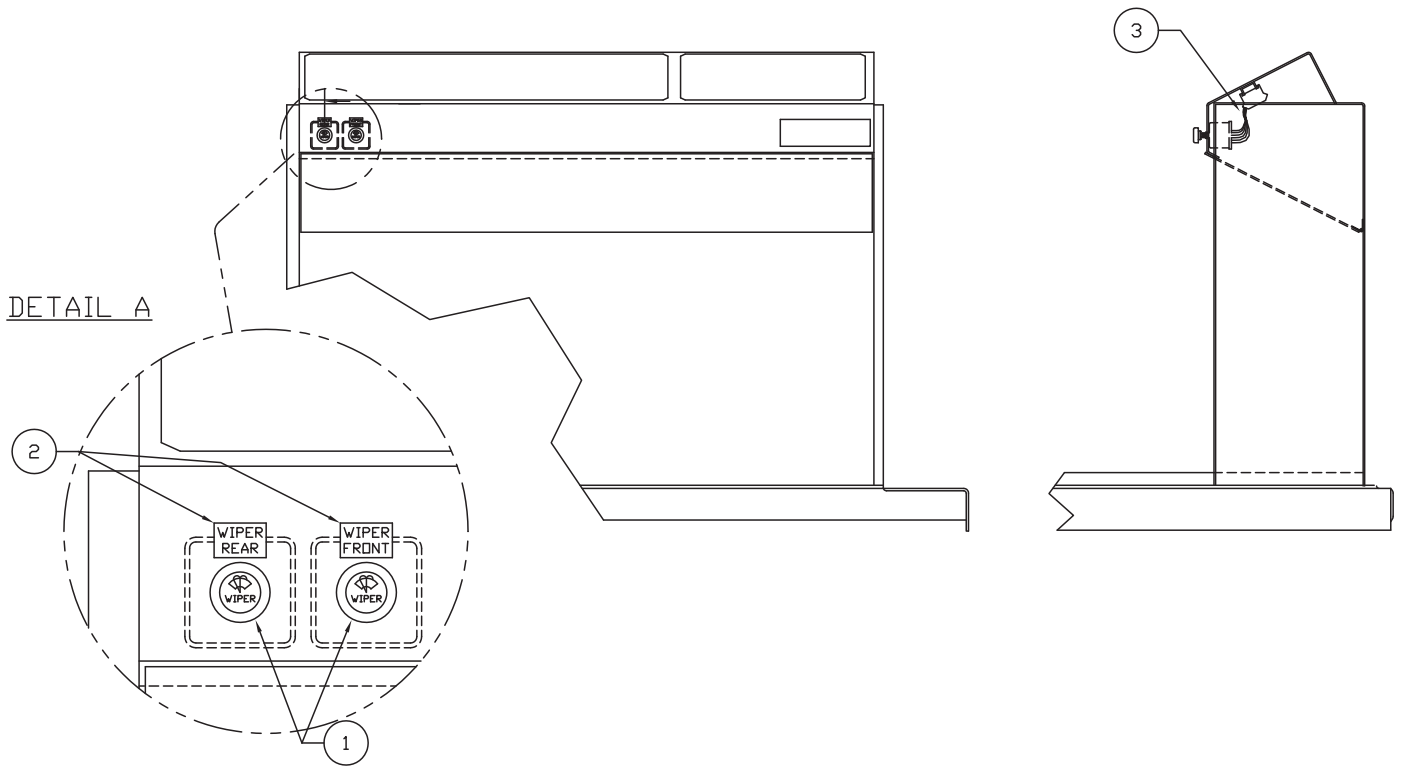

Wiper Delay Installation

Item	Part No.	Qty	Description	Item	Part No.	Qty	Description
	572858		Wiper Delay Installation				
1	239174	2	. Switch, Wiper Delay				
2	570276	1	. Decal				
3	203192	4	. Terminal				