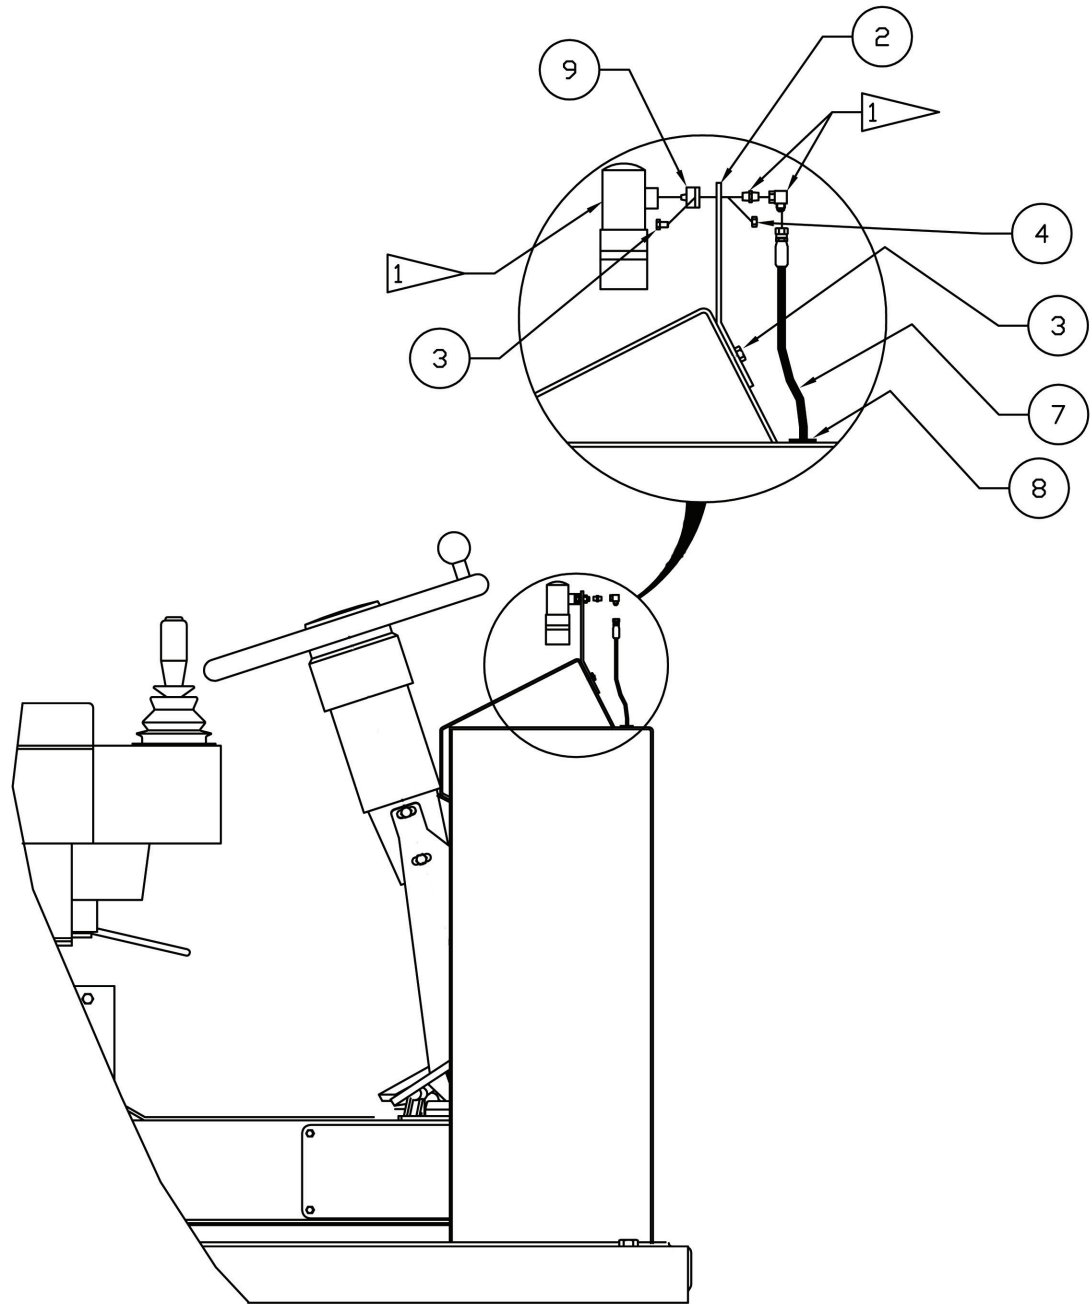

Air Filter Indicator - In Cab

1 SEE M/S, AIR CLEANER INSTL., FOR FOR PARTS CALL OUT.

Item	Part No.	Qty	Description	Item	Part No.	Qty	Description
	<b>573395</b>		<b>Air Filter Indicator - In Cab</b>				
2	572286	1	. Bracket	7	229455	1	. Hose Assembly
3	223574	4	. Capscrew	8	208264	1	. Grommet
4	00274551	2	. Nut, Serrated	9	226673	1	. Mount, Flange