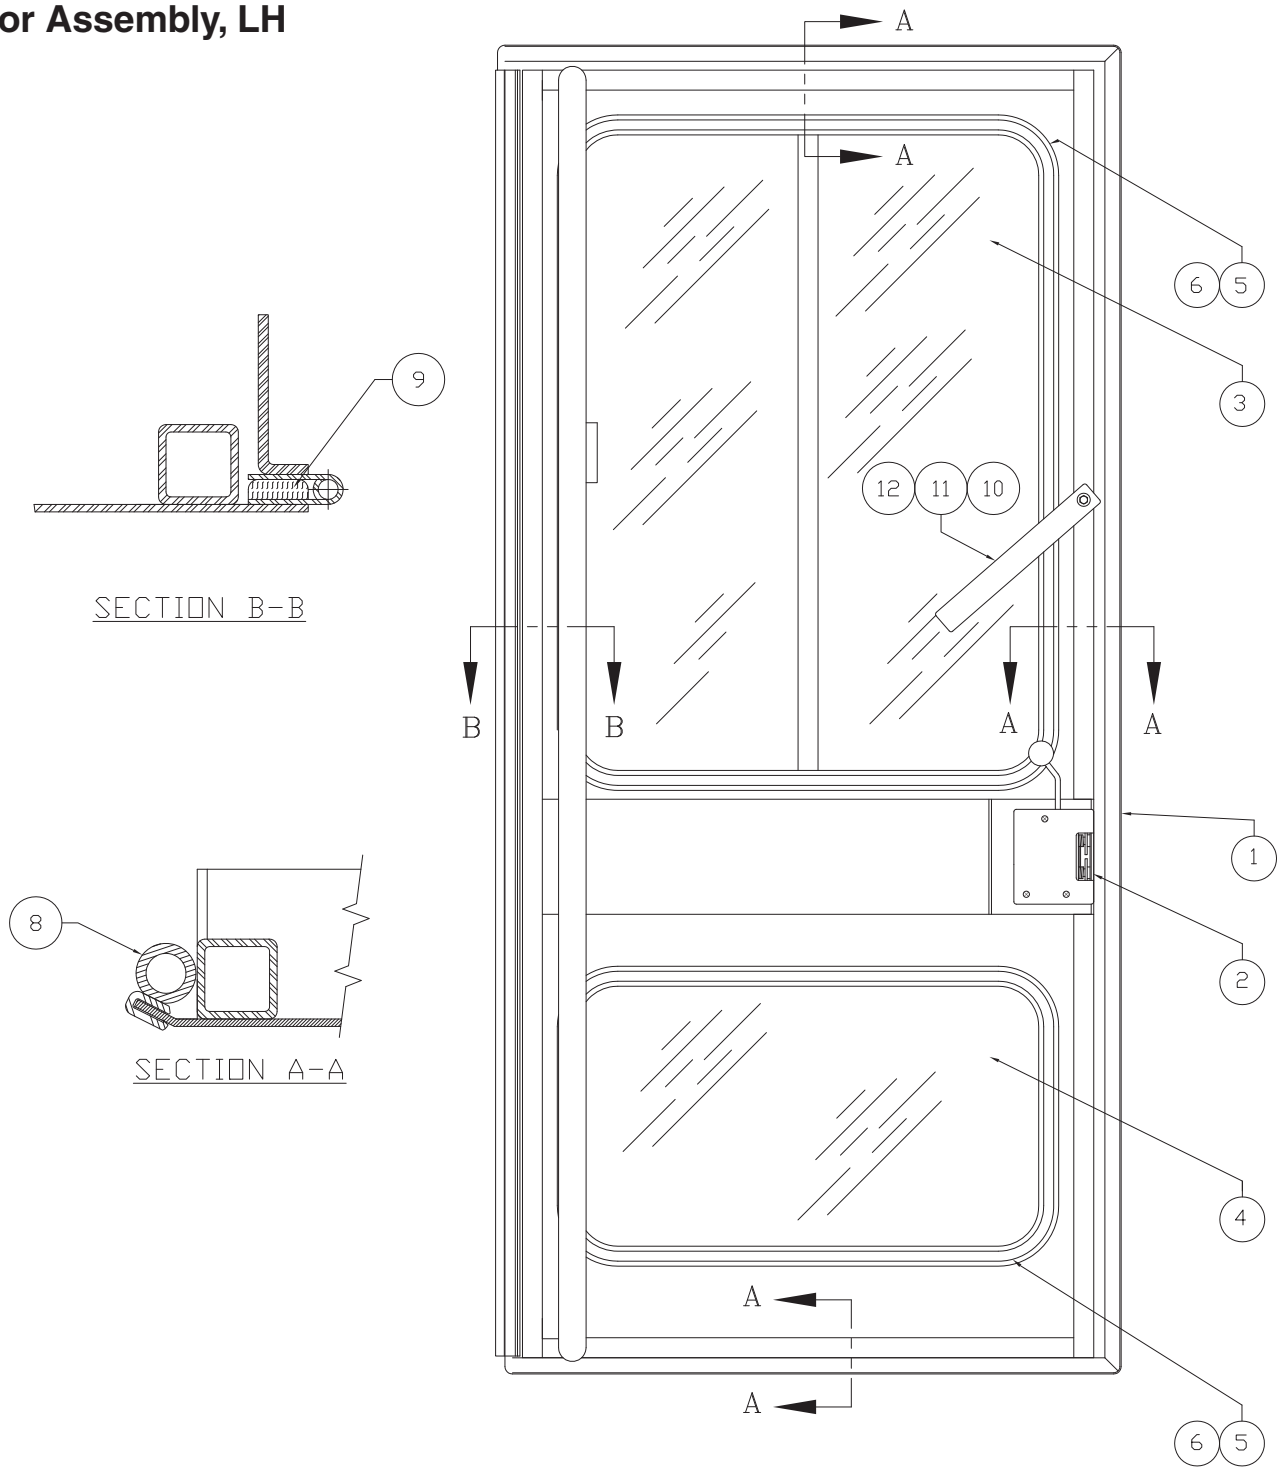

Door Assembly, LH

Item	Part No.	Qty	Description	Item	Part No.	Qty	Description
	<b>572039</b>		<b>Door Assembly, LH</b>				
1	570745	1	. Door Weldment,Lh	8	237271	10.5'	. Trim, Edge
2	*a 568431	1	. Latch Installation,Lh	9	235038	5.5'	. Weatherstrip
3	568482	1	. Glass/Frame Assembly,Lh	10	234179	1	. Loop, Door Closing
	248648	1	. Slider Latch	11	00179799	1	. Capscrew
4	524844	1	. Glass	12	00103339	1	. Flat Washer
5	203037	14.7'	. Molding, Locking Key				
6	200326	14.7'	. Molding, Self Lock				
							*a See Separate Coverage