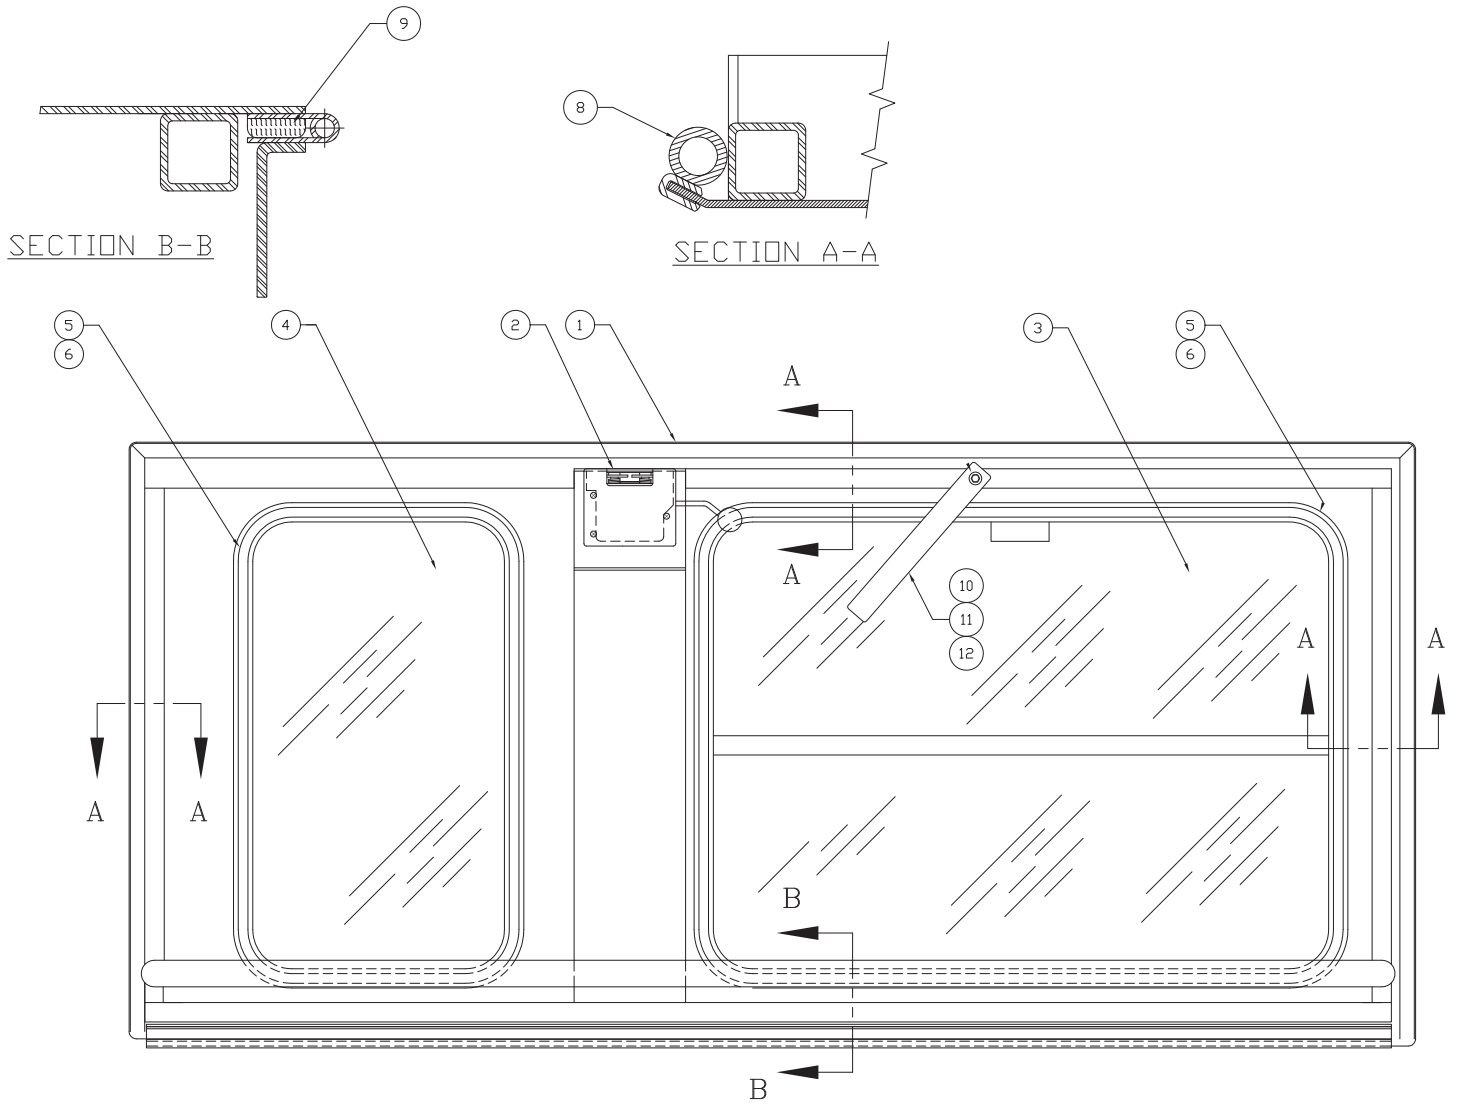

Door Assembly, RH

Item	Part No.	Qty	Description	Item	Part No.	Qty	Description
572038 Door Assembly, RH							
1	570742	1	. Door Weldment, RH	8	237271	10.5'	. Trim, Edge
2	* 568456	1	. Latch Instalation, RH	9	235038	5.5'	. Weatherstrip
3	567749	1	. Glass/Frame Assembly, RH	10	234179	1	. Loop, Door Closing
4	524844	1	. Glass	11	00179799	1	. Capscrew
5	203037	14.7'	. Molding, Lock	12	00103339	1	. Washer, Flat
6	200326	14.7'	. Molding				