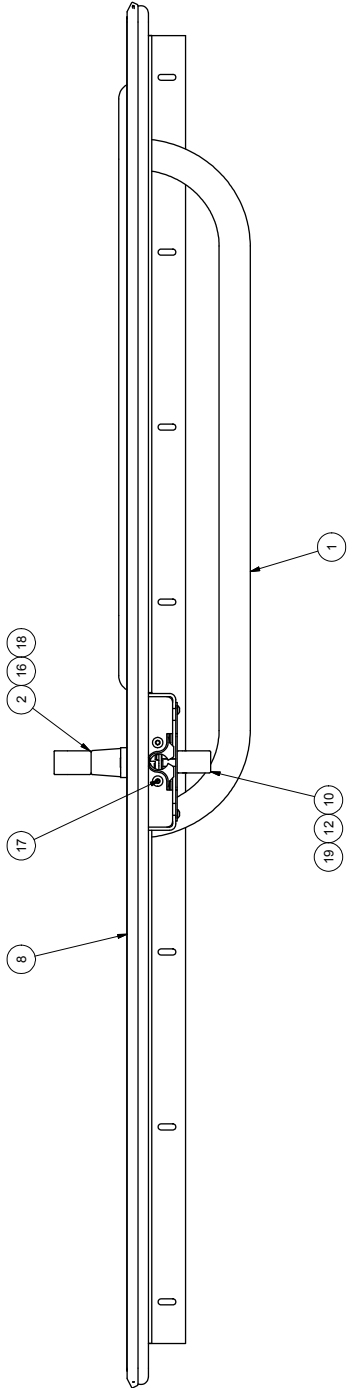

Door Assembly, Rear

Door Assembly, Rear

Item	Part No.	Qty	Description	Item	Part No.	Qty	Description
	571673		Door Assembly, Rear				
1	571674	1	. Door, Rear	11	226083	1	. Latch & Release Link, RH
2	226081	1	. Handle, Lock	12	226183	1	. Pin, Spring
3	510206	1	. Glass	13	559649	1	. Bar, Back
4	222461	3 SF	. Insulation	14	559650	1	. Plate, Cover
5	203037	8'	. Molding, Locking Key	15	226182	3	. Tap Screw
6	200326	8'	. Molding, Self Lock	16	226181	2	. Machine Screw
7	217123	1 GAL	. Adhesive, Contact	17	223965	4	. Machine Screw
8	237271	10'	. Trim, Edge	18	224191	2	. Nut, Esna
9	235038	5'	. Weatherstrip	19	223652	1	. Flat Washer
10	226082	1	. Handle, Inside Release				