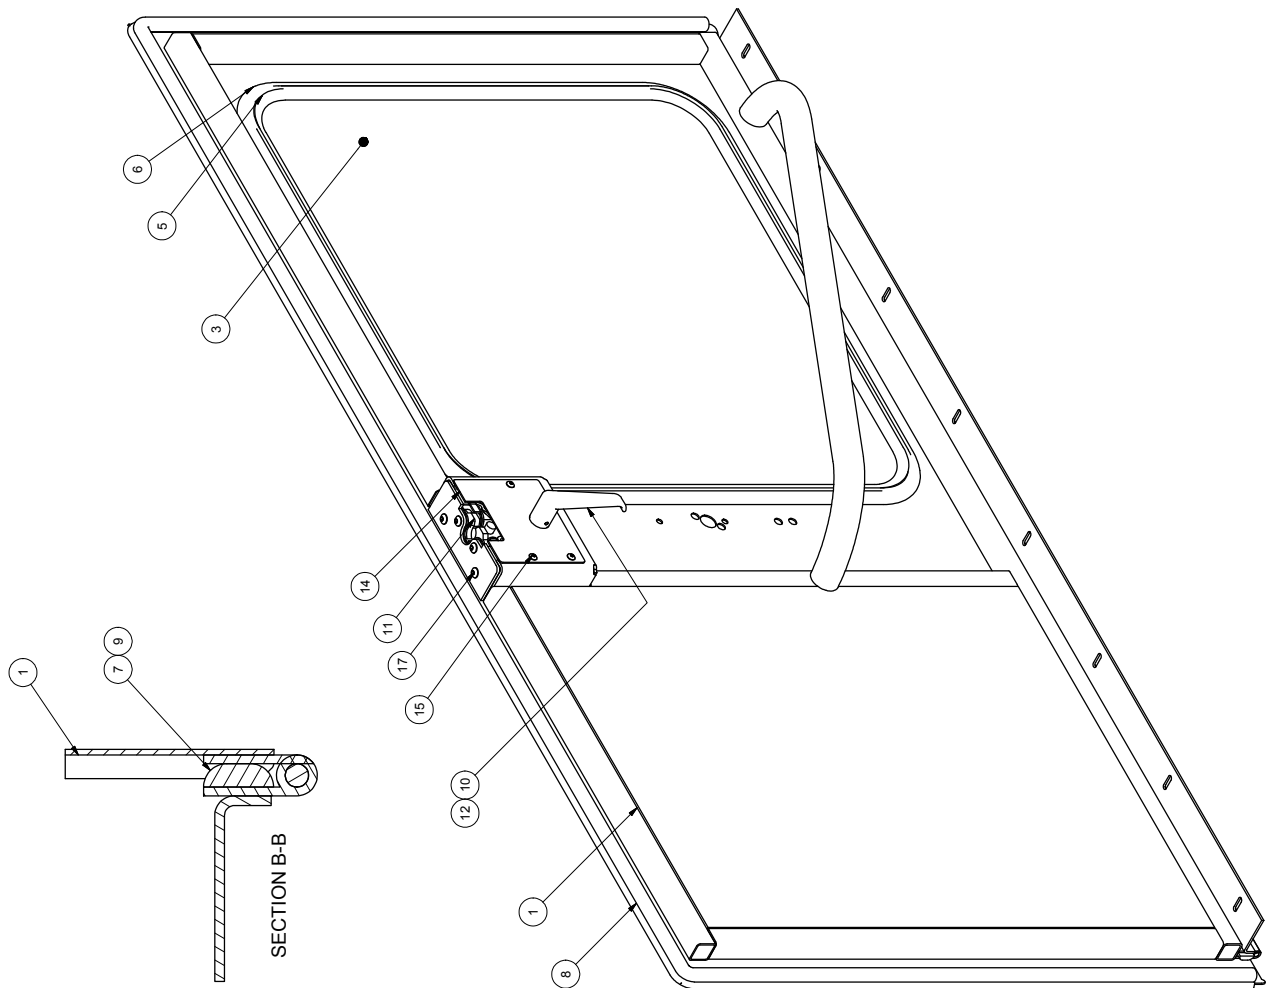

Door Assembly, Rear

Door Assembly, Rear

Item	Part No.	Qty	Description	Item	Part No.	Qty	Description
	571673		Door Assembly, Rear				
1	571674	1	. Door, Rear	11	226083	1	. Latch & Release Link, RH
2	226081	1	. Handle, Lock	12	226183	1	. Pin, Spring
3	510206	1	. Glass	13	559649	1	. Bar, Back
4	222461	3 SF	. Insulation	14	559650	1	. Plate, Cover
5	203037	8'	. Molding, Locking Key	15	226182	3	. Tap Screw
6	200326	8'	. Molding, Self Lock	16	226181	2	. Machine Screw
7	217123	1 GAL	. Adhesive, Contact	17	223965	4	. Machine Screw
8	237271	10'	. Trim, Edge	18	224191	2	. Nut, Esna
9	235038	5'	. Weatherstrip	19	223652	1	. Flat Washer
10	226082	1	. Handle, Inside Release				