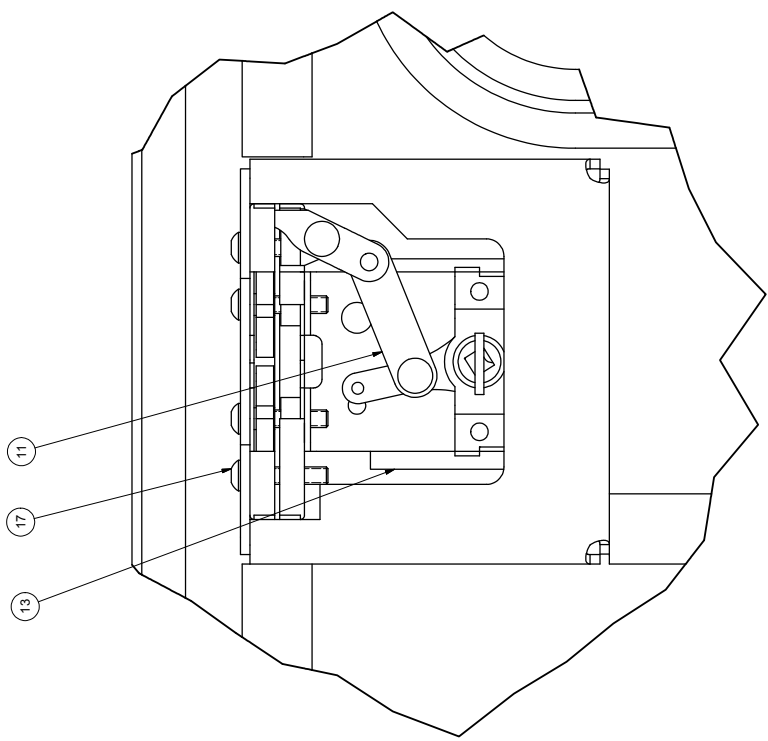

Door Assembly, Rear

Door Assembly, Rear

Item	Part No.	Qty	Description	Item	Part No.	Qty	Description
	571673		Door Assembly, Rear				
1	571674	1	. Door, Rear	11	226083	1	. Latch & Release Link, RH
2	226081	1	. Handle, Lock	12	226183	1	. Pin, Spring
3	510206	1	. Glass	13	559649	1	. Bar, Back
4	222461	3 SF	. Insulation	14	559650	1	. Plate, Cover
5	203037	8'	. Molding, Locking Key	15	226182	3	. Tap Screw
6	200326	8'	. Molding, Self Lock	16	226181	2	. Machine Screw
7	217123	1 GAL	. Adhesive, Contact	17	223965	4	. Machine Screw
8	237271	10'	. Trim, Edge	18	224191	2	. Nut, Esna
9	235038	5'	. Weatherstrip	19	223652	1	. Flat Washer
10	226082	1	. Handle, Inside Release				