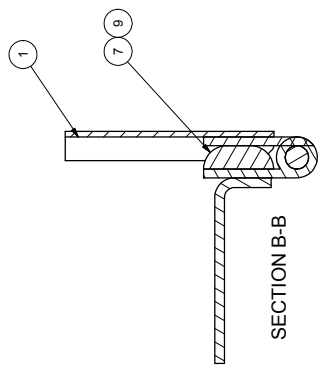

Door Assembly, Rear

Door Assembly, Rear

Item	Part No.	Qty	Description	Item	Part No.	Qty	Description
	571673		Door Assembly, Rear				
1	571674	1	. Door, Rear	11	226083	1	. Latch & Release Link, RH
2	226081	1	. Handle, Lock	12	226183	1	. Pin, Spring
3	510206	1	. Glass	13	559649	1	. Bar, Back
4	222461	3 SF	. Insulation	14	559650	1	. Plate, Cover
5	203037	8'	. Molding, Locking Key	15	226182	3	. Tap Screw
6	200326	8'	. Molding, Self Lock	16	226181	2	. Machine Screw
7	217123	1 GAL	. Adhesive, Contact	17	223965	4	. Machine Screw
8	237271	10'	. Trim, Edge	18	224191	2	. Nut, Esna
9	235038	5'	. Weatherstrip	19	223652	1	. Flat Washer
10	226082	1	. Handle, Inside Release				