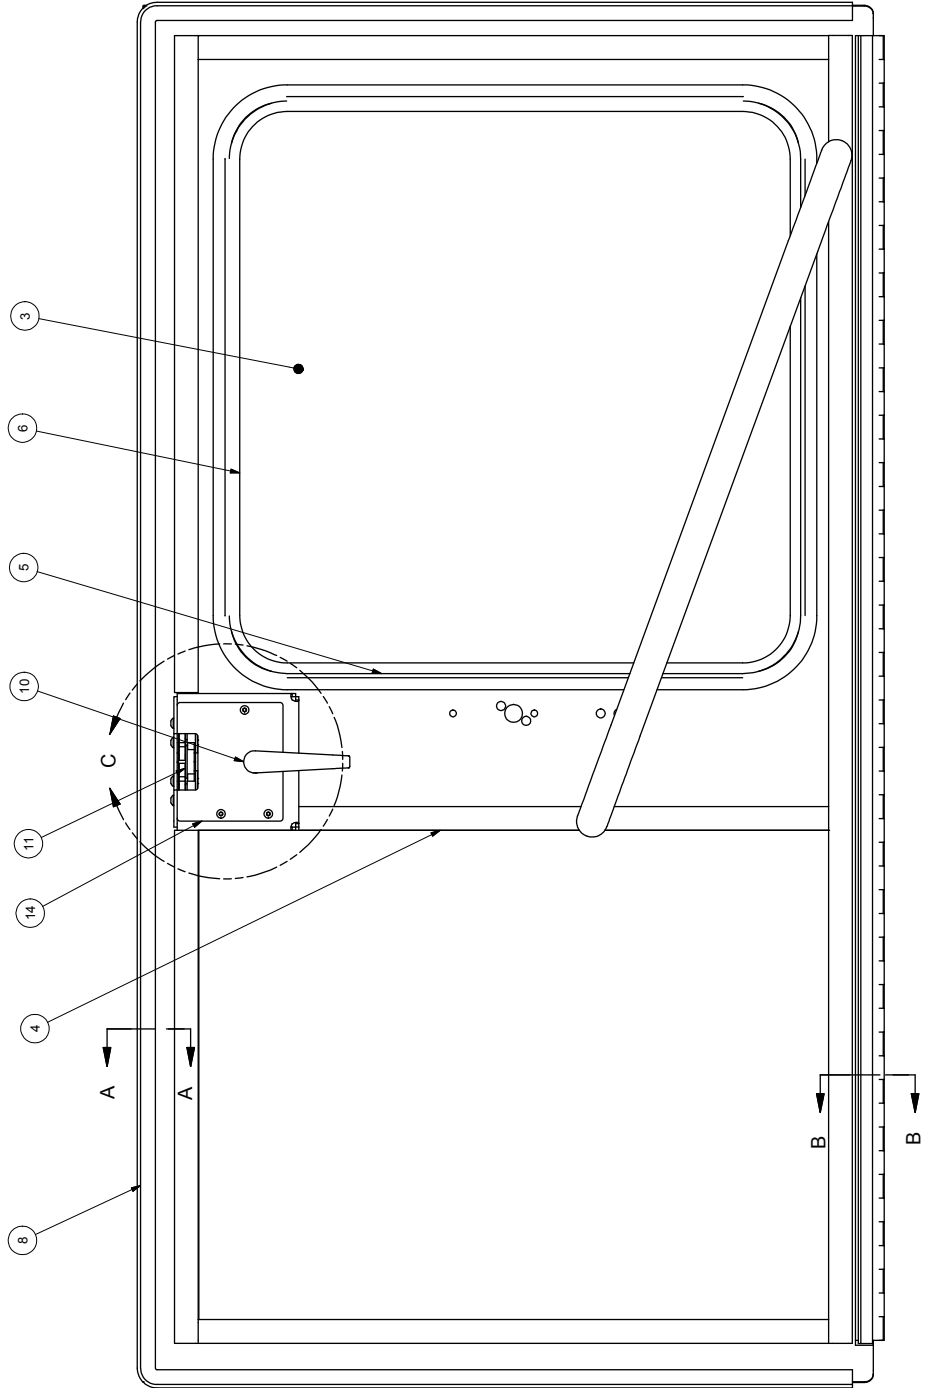

Door Assembly, Rear

Door Assembly, Rear

Item	Part No.	Qty	Description	Item	Part No.	Qty	Description
	571673		Door Assembly, Rear				
1	571674	1	. Door, Rear	11	226083	1	. Latch & Release Link, RH
2	226081	1	. Handle, Lock	12	226183	1	. Pin, Spring
3	510206	1	. Glass	13	559649	1	. Bar, Back
4	222461	3 SF	. Insulation	14	559650	1	. Plate, Cover
5	203037	8'	. Molding, Locking Key	15	226182	3	. Tap Screw
6	200326	8'	. Molding, Self Lock	16	226181	2	. Machine Screw
7	217123	1 GAL	. Adhesive, Contact	17	223965	4	. Machine Screw
8	237271	10'	. Trim, Edge	18	224191	2	. Nut, Esna
9	235038	5'	. Weatherstrip	19	223652	1	. Flat Washer
10	226082	1	. Handle, Inside Release				