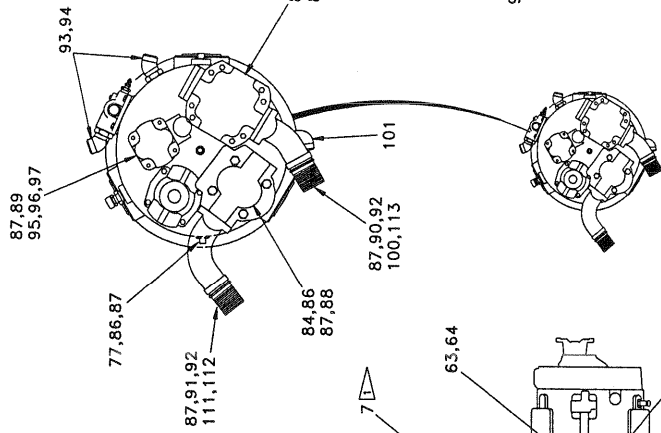

Power Unit

RADIATOR HARDWARE DETAIL
TOP VIEW

OIL COOLER PLUMBING DETAIL
VIEW A-A

NOTE:
FOR CONTINUATION OF CIRCUIT,
SEE COWL JUNCTION BOX.

Power Unit

Item	Part No	Qty	Description	Item	Part No	Qty	Description
	571656		Power Unit				
1	* 569045	1	. Engine	62	529449	1	. Ground Strap Assembly
2	* 226974	1	. Converter	63	223694	8	. Lockwasher
3	535322	1	. Engine Rail, RH	64	223692	8	. Capscrew
4	* 558405	1	. Radiator & Shroud Assembly	65	222259	12	. Capscrew
5	* 224207	1	. Alternator	66	223860	12	. Lockwasher
6	568328	1	. Air Scoop Assembly	67	508487	1	. Adapter Pipe
7	571657	1	. Wiring Harness	68	209508	1	. Fitting
8	221801	1	. Solenoid	69	206320	A/R	. Hose
9	556274	1	. Plate Assembly	70	202947	2	. Clamp
10	556990	4	. Brace Bar	71	223654	2	. ESNA Nut
11	535323	1	. Engine Rail, LH	72	530799	1	. Bracket
12	508067	1	. Connector Weldment	73	223427	4	. Flatwasher
13	506669	2	. Gasket	74	209700	1	. Clamp
14	222476	4	. Capscrew	75	201669	1	. Gasket
15	201569	8	. Flatwasher	76	201615	12	. Capscrew
16	506670	1	. Flange	77	201568	13	. Lockwasher
17	200299	A/R	. Radiator Hose	78	212194	1	. Fitting
18	211791	A/R	. Radiator Hose	79	209275	1	. Hose Asm
19	215462	4	. Hose Clamp	80	223872	2	. Tie Strap
20	522156	2	. Gasket	81	209390	1	. Fitting
21	223687	4	. Capscrew	82	223655	10	. Capscrew
22	223587	8	. ESNA Nut	83	223657	10	. Lockwasher
23	222615	8	. Flatwasher	84	* 235775	1	. Pump
24	222379	8	. Capscrew	86	505499	2	. Gasket
25	203056	1	. Fitting	87	201635	30	. Capscrew
26	203274	2	. Valve	88	539968	2	. Sleeve
27	209505	1	. Fitting	89	203519	2	. O-Ring
28	225683	1	. Sender	90	209539	4	. Fitting
30	209504	1	. Fitting	91	542258	1	. Fitting
31	566337	1	. Throttle Bracket	92	223909	16	. Lockwasher
32	570775	1	. Ring Gear Assembly	93	16229	2	. Fitting
34	223945	4	. Capscrew	94	217657	2	. Fitting
35	224194	4	. ESNA Nut	95	223794	1	. Fitting
36	541689	1	. Channel, RH	96	221186	1	. Fitting
37	541688	1	. Channel, LH	97	230595	2	. Hose Asm
38	540059	4	. Spacer	98	218803	1	. Sender
39	540058	4	. Spacer	99	* 227310	1	. Pump
40	541587	1	. Oil Cooler	100	563645	2	. Adapter Assembly
41	201612	4	. Capscrew	101	209420	1	. Fitting
42	223654	4	. ESNA Nut	102	228784	1	. Sensor
44	236412	1	. Sender, Oil Pressure	103	219412	A/R	. Wire
46	202889	1	. Gauge	111	203516	1	. O-Ring
47	212300	1	. Fitting	112	209537	2	. Fitting
49	00271570	2	. Capscrew	113	203523	2	. O-Ring
50	224121	2	. ESNA Nut	114	216075	3	. Fan Spacer
51	201604	6	. Capscrew	115	209417	1	. Fitting
52	529102	1	. Ground Wire	116	225025	1	. Fitting
53	537801	1	. Take-up Bracket	117	222155	1	. Fitting
54	00181442	1	. Capscrew	118	209186	1	. Fitting
55	00186338	1	. Capscrew	119	540172	2	. Pipe Nipple
56	222371	2	. ESNA Nut	120	219155	1	. Coupling
57	559785	1	. Eng Mtg Asm, Front	121	209111	1	. Fitting
58	* 566204	1	. Dipstick Installation	122	209177	1	. Fitting
60	201602	2	. Capscrew	125	* 569783	1	. Oil Fill
61	553582	1	. Wiring Harness				
				*			See Separate Coverage
				A/R			As Required