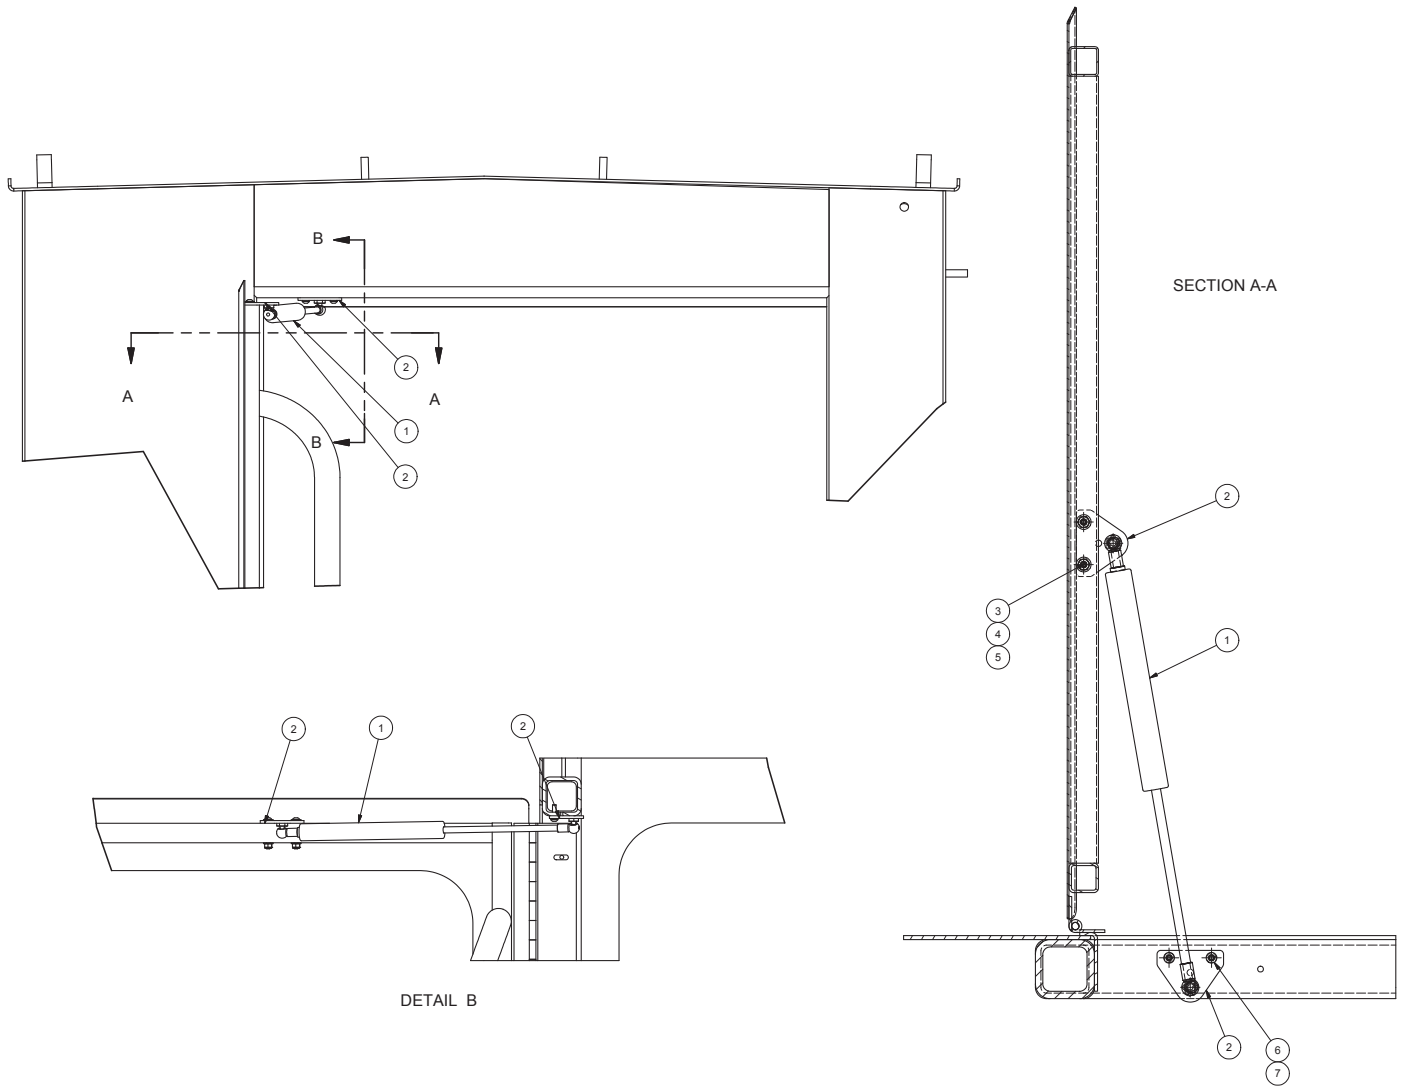

Gas Spring Installation

| Item | Part No.      | Qty | Description                    | Item | Part No. | Qty | Description   |
|------|---------------|-----|--------------------------------|------|----------|-----|---------------|
|      | <b>571456</b> |     | <b>Gas Spring Installation</b> |      |          |     |               |
| 1    | 234774        | 1   | . Spring, Gas                  | 5    | 00103338 | 2   | . Flat Washer |
| 2    | 569358        | 2   | . Spring Mount                 | 6    | 222354   | 2   | . Capscrew    |
| 3    | 233964        | 2   | . Capscrew                     | 7    | 00106497 | 2   | . Lockwasher  |
| 4    | 00190637      | 2   | . Nut, Esna                    |      |          |     |               |