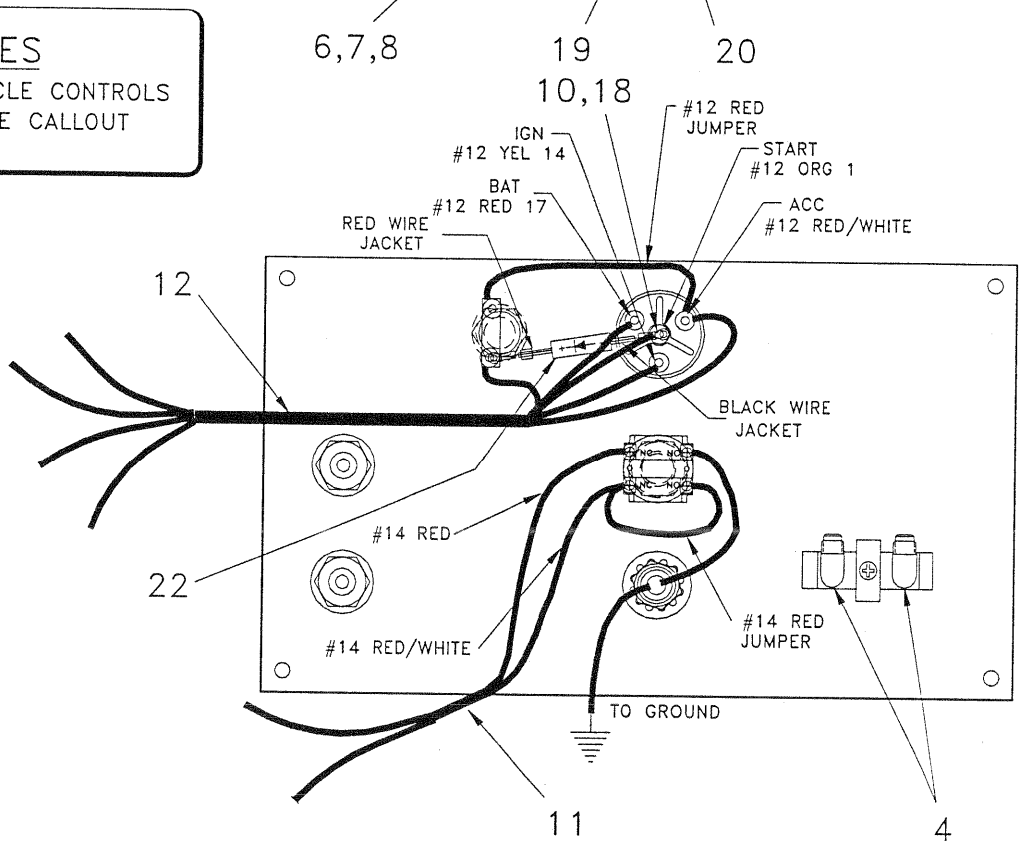

Instrument Panel - Dash

NOTES
 1 SEE VEHICLE CONTROLS FOR CABLE CALLOUT

Item	Part No.	Qty	Description	Item	Part No.	Qty	Description
1	571413	1	Instrument Panel - Dash	12	571505	1	Wire Harness
2	554260	1	. Dash	13	Ref.	1	. Cable
3	224305	1	. Gauge	14	569024	1	. Decal
4	209085	2	. Fitting	15	571461	1	. Decal
5	558560	1	. Decal	16	230886	1	. Bulb
6	23595	1	. Contact Block	17	571430	1	. Decal
7	27295	1	. Button, Push	18	223799	4	. Nut
8	571429	1	. Decal	19	546943	1	. Decal
9	234264	1	. Control Unit	20	207155	1	. Switch
10	00103338	4	. Washer	21	225649	1	. Light, Red Panel
11	571504	1	. Wire Harness	22	703052	1	. Diode Asm