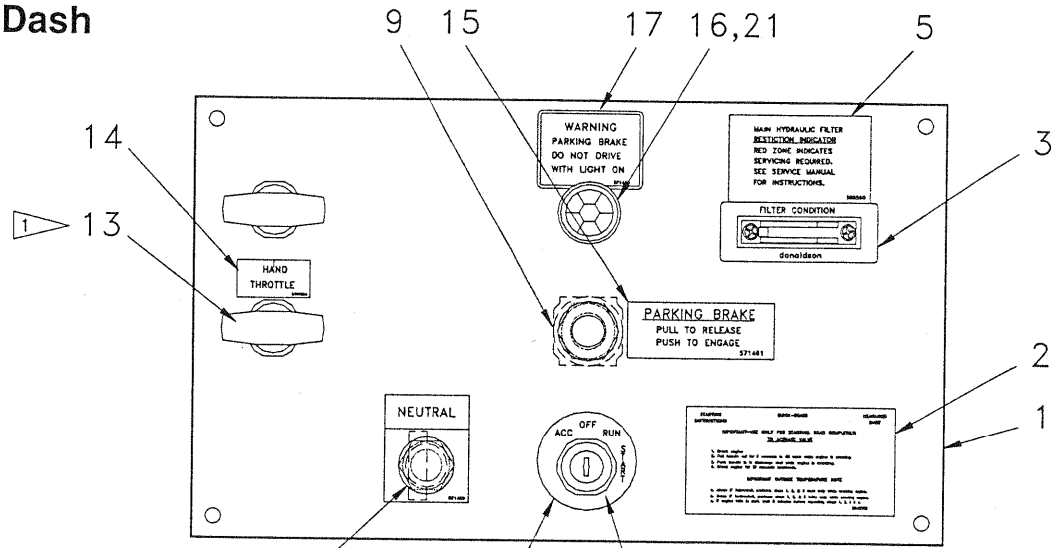

Instrument Panel - Dash

NOTES
 1 SEE VEHICLE CONTROLS FOR CABLE CALLOUT

Item	Part No.	Qty	Description	Item	Part No.	Qty	Description
1	571413	1	Instrument Panel - Dash	12	571505	1	Wire Harness
2	554260	1	. Dash	13	Ref.	1	. Cable
3	224305	1	. Gauge	14	569024	1	. Decal
4	209085	2	. Fitting	15	571461	1	. Decal
5	558560	1	. Decal	16	230886	1	. Bulb
6	23595	1	. Contact Block	17	571430	1	. Decal
7	27295	1	. Button, Push	18	223799	4	. Nut
8	571429	1	. Decal	19	546943	1	. Decal
9	234264	1	. Control Unit	20	207155	1	. Switch
10	00103338	4	. Washer	21	225649	1	. Light, Red Panel
11	571504	1	. Wire Harness	22	703052	1	. Diode Asm