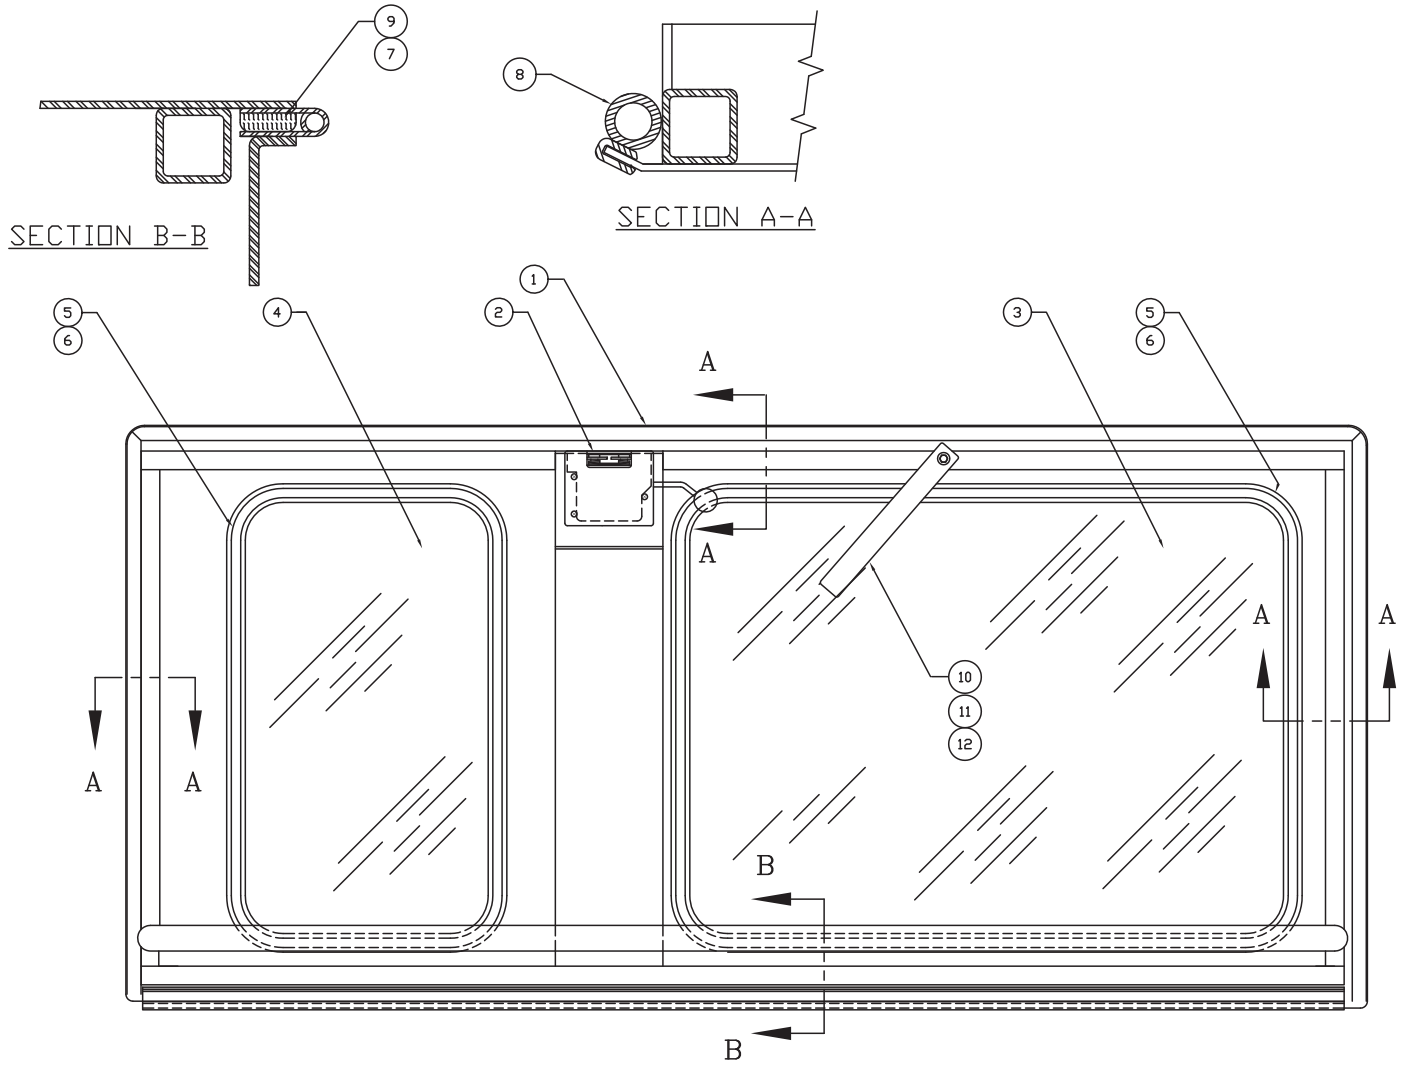

Door Assembly, RH

Item	Part No.	Qty	Description	Item	Part No.	Qty	Description
	570743		Door Assembly,RH	7	217123	1	. Adhesive, Contact
1	570742	1	. Door Weldment,RH	8	237271	10'	. Trim, Edge
2	* 568456	1	. Latch Installation,RH	9	235038	5'	. Weatherstrip
3	567012	1	. Glass	10	234179	1	. Loop, Door Closing
4	524844	1	. Glass	11	18466W	1	. Capscrew
5	203037	15'	. Molding, Locking Key	12	00103339	1	. Flat Washer
6	200326	15'	. Molding, Self Lock				