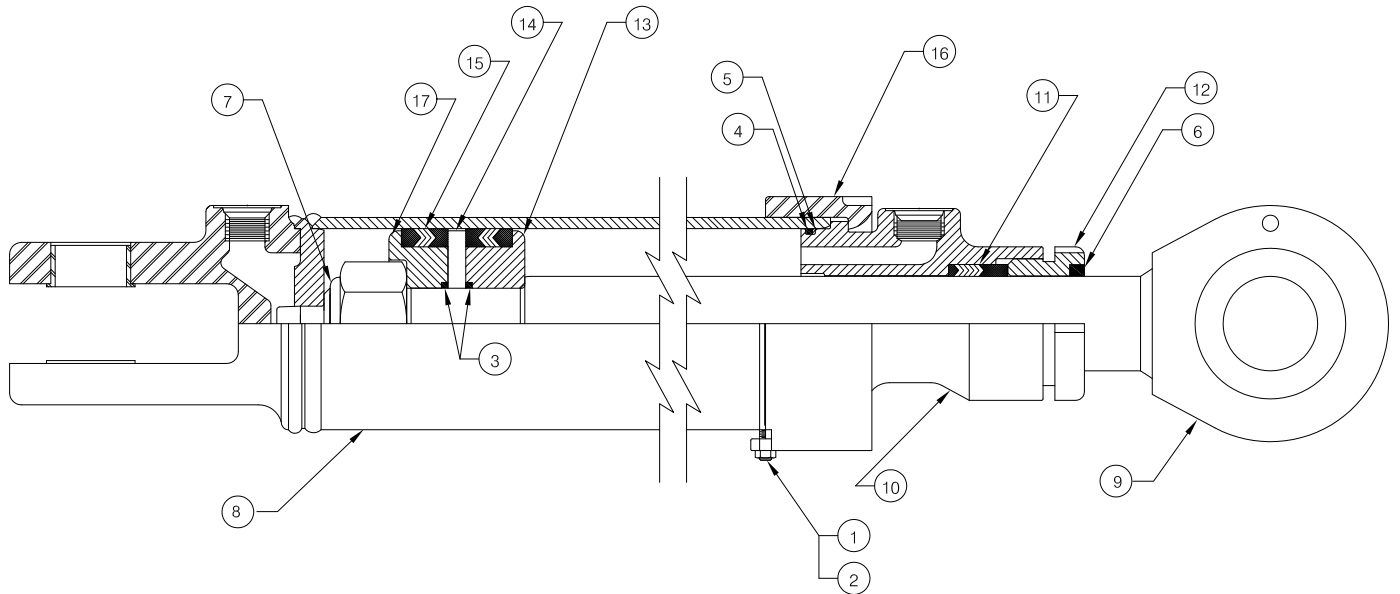

Hydraulic Cylinder

Item	Part No.	Qty	Description	Item	Part No.	Qty	Description
569848 Hydraulic Cylinder							
1	00102572	1	. Set Screw	10	505626	1	. Packing Gland
2	222441	1	. Locknut	11	* 566434	1	. Packing, Stem
3	* 203446	2	. O-Ring	12	505628	1	. Nut, Packing
4	* 203531	1	. O-Ring	13	505629	1	. Piston
5	* 206309	1	. Backup Ring	14	505630	1	. Spacer,Piston
6	* 206346	1	. Wiper Ring	15	* 566427	2	. Packing
7	00274213	1	. Nut, Esna	16	505632	1	. Nut, Packing
8	569849	1	. Barrel & Base Assembly	17	506562	1	. Piston
	505350	1	.. Bushing				
9	569851	1	. Stem & Eye Assembly				* Included in service kit 566408
	204502	1	.. Bearing				