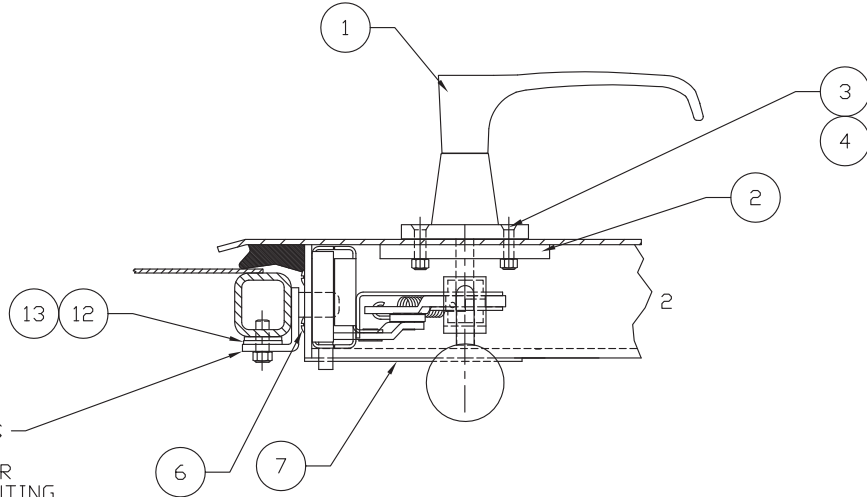

Door Latch, RH

STRIKER SHOWN IS REFERENCE ONLY. SEE CAB ASSY. FOR STRIKER AND MOUNTING HARDWARE CALLOUT.

Item	Part No.	Qty	Description	Item	Part No.	Qty	Description
568456 Latch Installation, RH							
1	568434	1	. Handle	9	226183	1	. Pin, Spring
2	559649	1	. Bar,Back	10	00114502	3	. Jam Nut
3	226181	2	. Machine Screw	12	559815	1	. Shim
4	224191	2	. Nut, ESNA	13	559816	1	. Shim
5	226083	1	. Latch & Release Link,RH	14	215062	1	. Knob, Plastic
6	223965	4	. Machine Screw	15	562457	1	. Handle, Valve
7	568399	1	. Plate,Cover	16	568398	1	. Bracket
8	226182	3	. Tap Screw				