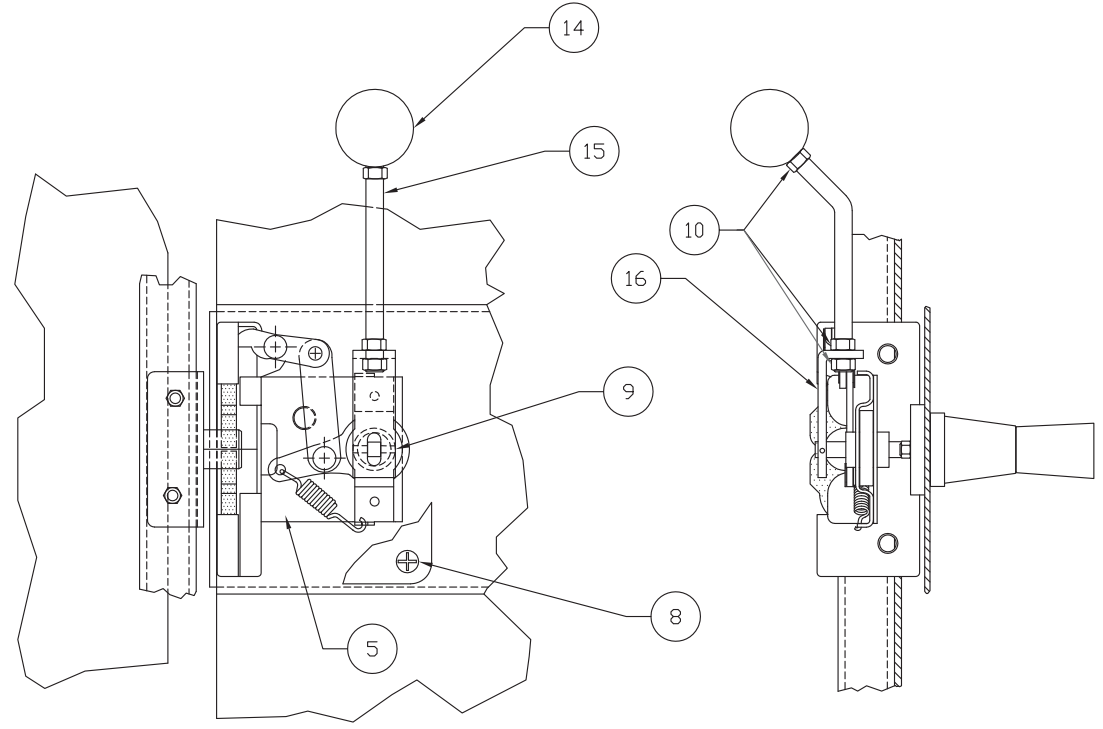

Door Latch, RH

STRIKER SHOWN IS REFERENCE ONLY. SEE CAB ASSY. FOR STRIKER AND MOUNTING HARDWARE CALLOUT.

Item	Part No.	Qty	Description	Item	Part No.	Qty	Description
568456 Latch Installation, RH							
1	568434	1	. Handle	9	226183	1	. Pin, Spring
2	559649	1	. Bar,Back	10	00114502	3	. Jam Nut
3	226181	2	. Machine Screw	12	559815	1	. Shim
4	224191	2	. Nut, ESNA	13	559816	1	. Shim
5	226083	1	. Latch & Release Link,RH	14	215062	1	. Knob, Plastic
6	223965	4	. Machine Screw	15	562457	1	. Handle, Valve
7	568399	1	. Plate,Cover	16	568398	1	. Bracket
8	226182	3	. Tap Screw				