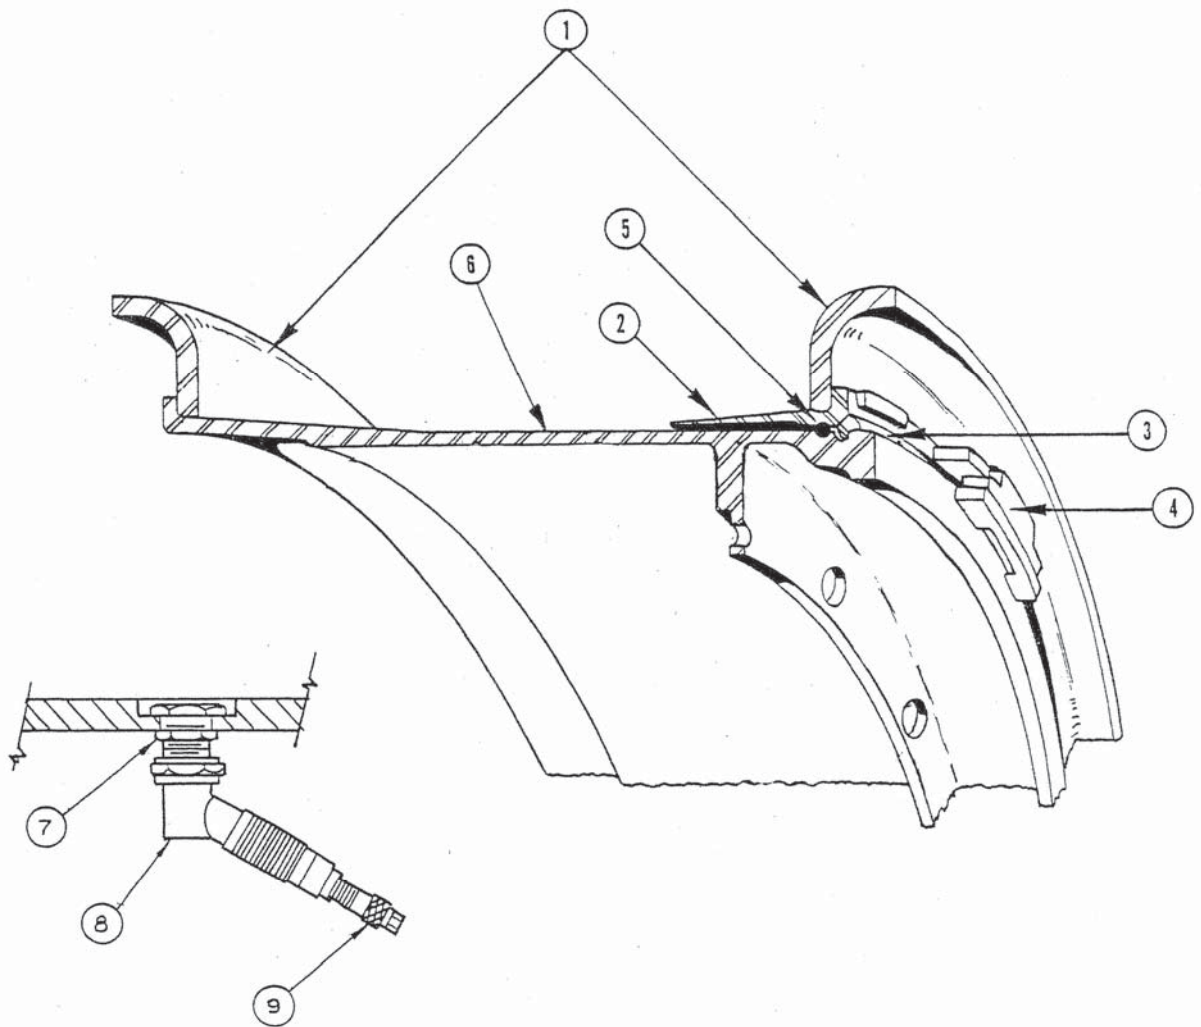

Wheel Assembly

Item	Part No.	Qty	Description	Item	Part No.	Qty	Description
	547331		Wheel Assembly				
1	552307	1	. Rim Base Assembly	6	206062	1	. O-Ring
2	206058	2	. Flange	7	221834	1	. Spud Assembly
3	206059	1	. Bead Seat	8	221835	1	. Housing, Core
4	206060	1	. Ring, Lock	9	222244	1	. Stem, Valve
5	214935	1	. Lug				