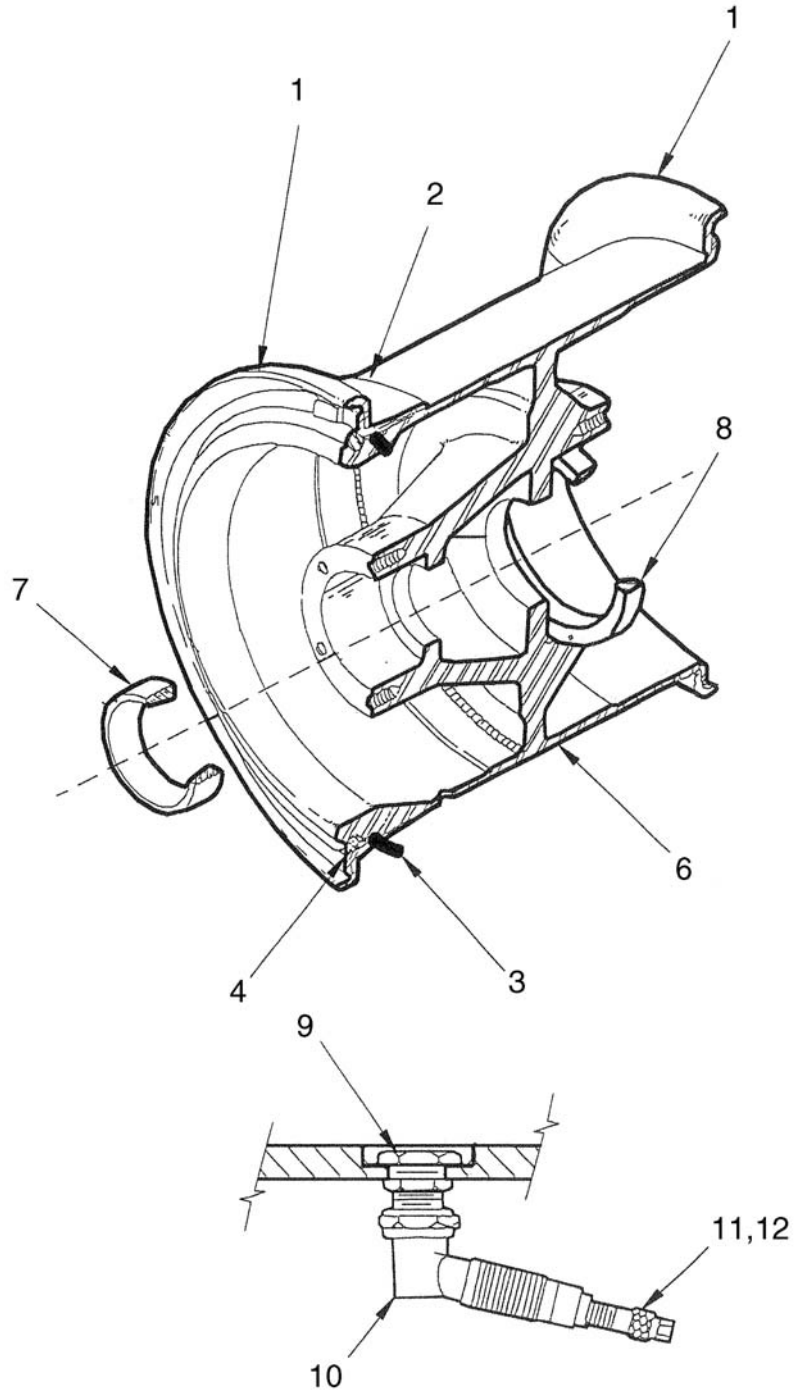

Wheel Assembly, Rear

Item	Part No.	Qty	Description	Item	Part No.	Qty	Description
	<b>511427</b>		<b>Wheel Assembly, Rear</b>				
1	202941	2	. Flange, Side	8	204602	1	.. Bearing Cup, Inner
2	202959	1	. Bead Seat	9	* 221834		. Spud
3	225495	1	. O-Ring	10	* 221836		. Stem, Valve
4	202960	1	. Lock Ring	11	* 206745		. Adapter
6	511428	1	. Rim Base	12	* 221835		. Core
7	204639	1	.. Bearing Cup, Outer				

\* These parts are shown for reference only and are not included with 511427.