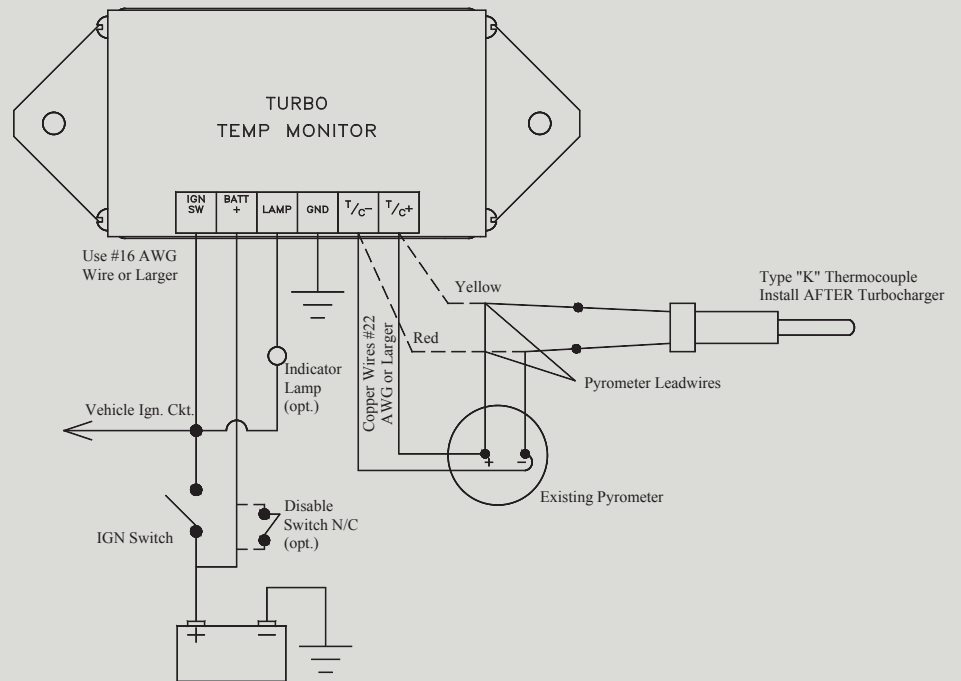

PROTECT & PROLONG THE LIFE OF YOUR TURBOCHARGER

Wagner has a solution to protect and prolong the life of your turbocharger. Our Turbo Temperature Monitor shuts down the engine only after the exhaust has reached a safe temperature, reducing early turbocharger bearing failures.

Features of this kit include:

- You turn off the key, the Turbo Monitor shuts down the engine after it reaches a safe temperature.
- Shuts down the engine based on temperature, not time.
- Adjustable shut down temperature set point.
- Eliminates guessing how long it will take the engine to reach a safe shut down temperature.
- Easily installation.
- Bypass switch & temperature Indicator lights included in kit 590585, but optional to install.

Order your Turbo Temperature Monitor (Allied part number 590585) by calling our Service Parts department at 503.625.2560, or e-mail parts@alliedsystems.com.

Contact Wagner

Allied Systems
COMPANY

21433 SW Oregon Street
Sherwood, OR 97140 USA

Phone: 503.625.2560
800.285.7000
Fax: 503.625.5132
800.231.3273

Email: wagner@alliedsystems.com
parts@alliedsystems.com
service@alliedsystems.com
Web: www.alliedsystems.com

MADE IN USA

93-007
Rev 10/2016