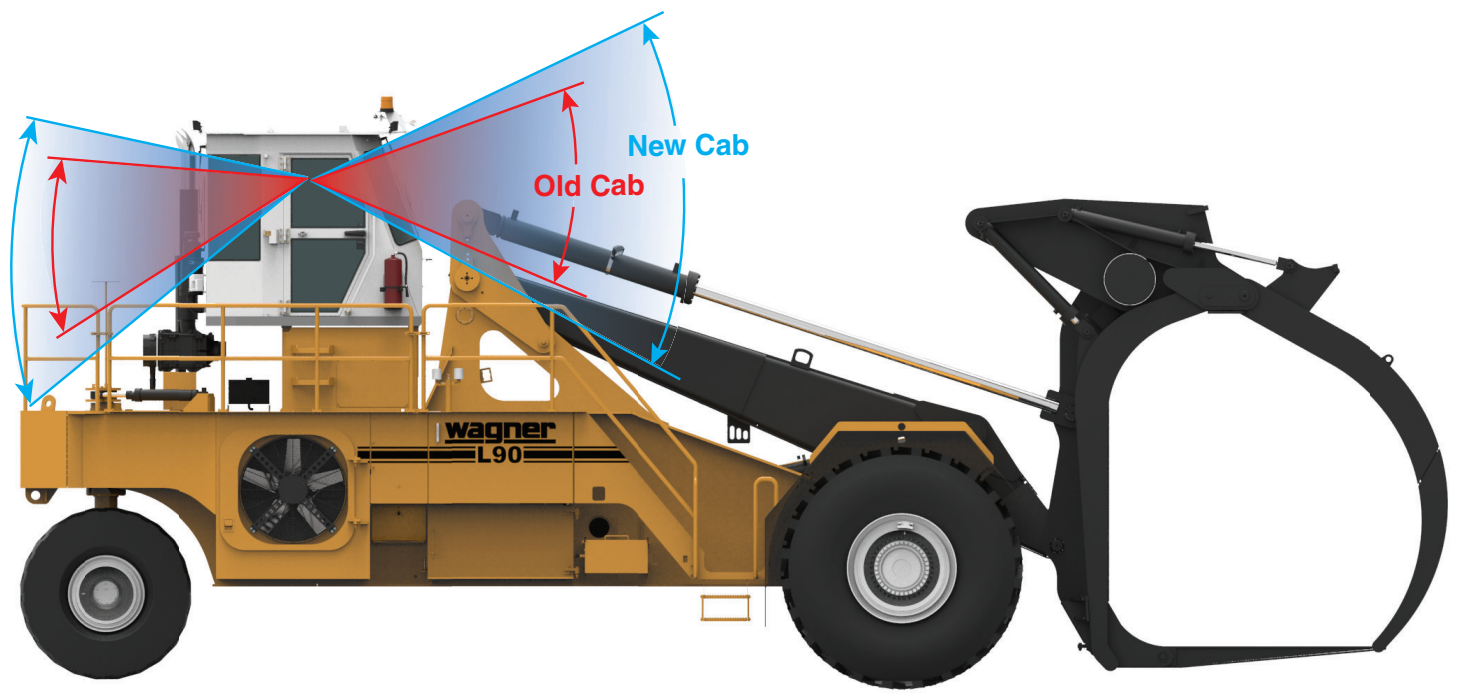

wagner

A Division of Allied Systems Company

The New King of Cabs

Better: Visibility Ergonomics Performance

MADE IN USA

Wagner cabs include a comfortable seat and air suspension and an optional seat rotate platform for added operator comfort and safety. You can even add an optional trainer seat.

A Vehicle Monitoring System is installed in the cab of all new logstackers. Once activated, data is sent wirelessly and can be viewed through a web browser.

State of the art controls and instruments.

Joystick controllers can be customized to your needs including steering, shifting, implements, and more.

Many other features are available in the Wagner cab. Contact your local dealer for more information. See back page for dealer list.

30% VISIBILITY IMPROVEMENT

Allied Systems Company was founded in 1976 as a fabricator of material handling equipment for the wood products industry. Since that time, Allied has expanded greatly and now owns several different product lines, including Allied Marine Crane, Allied Winch, Wagner Chip Dozer, Wagner Coal Dozer, Wagner Lumberjack, Wagner Steel Handler, Long Reach Attachments, and Freeman Hay Handling Equipment.