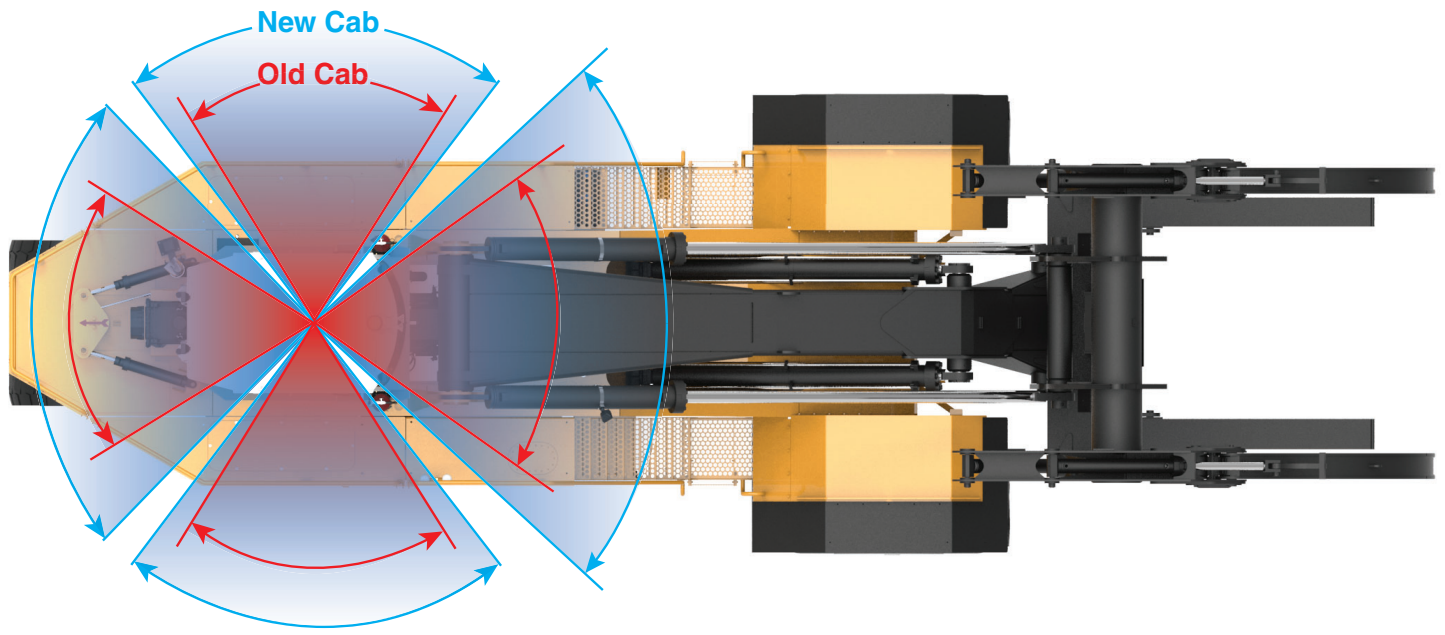

30% VISIBILITY IMPROVEMENT