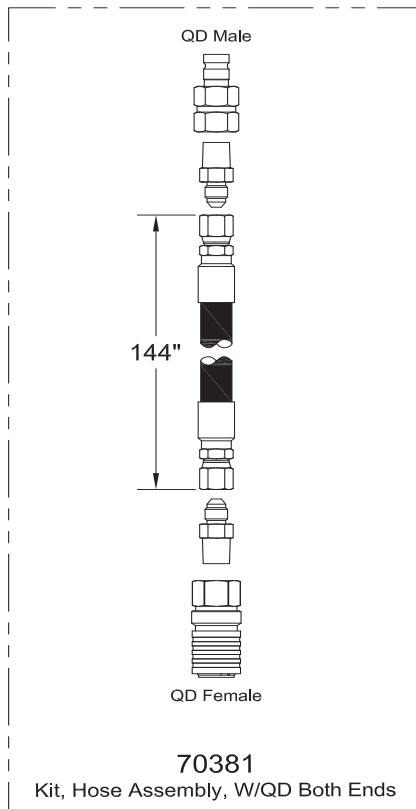

69778
Multi-Meter, 12 Function
AC/DC Voltage & Current, Resistance,
Capacitance, Frequency, Type K & IR
Temperature, Diode/Continuity, Duty Cycle
Non-Contact InfraRed Thermometer
CAT III Test Leads
Type K Bead Wire Temp Probe