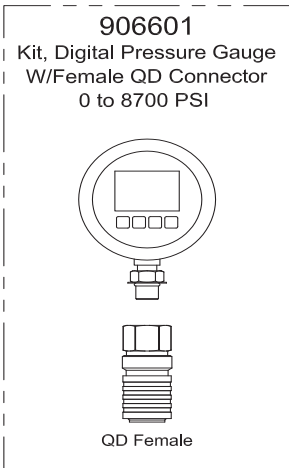

Suggested Spares Guide L4100F-051

Diagnostic Tools

Order from Allied Systems
Service Parts Department
503-625-2560.

69778
Multi-Meter, 12 Function
AC/DC Voltage & Current, Resistance,
Capacitance, Frequency, Type K & IR
Temperature, Diode/Continuity, Duty Cycle
Non-Contact InfraRed Thermometer
CAT III Test Leads
Type K Bead Wire Temp Probe