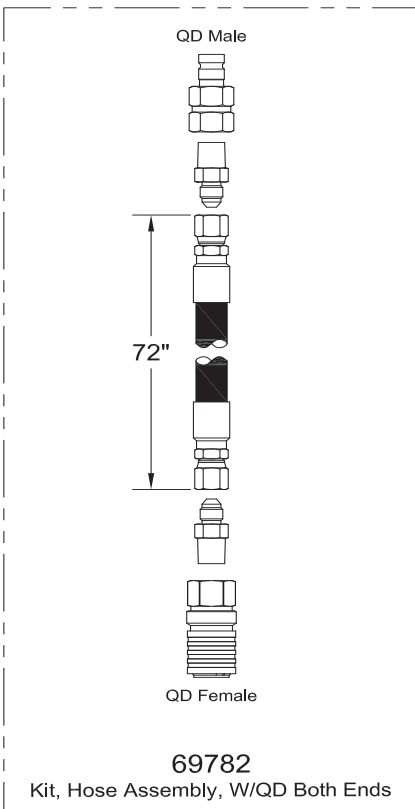

Suggested Spares Guide L4100F-051

Diagnostic Tools

Order from Allied Systems
Service Parts Department
503-625-2560.

69778
Multi-Meter, 12 Function
AC/DC Voltage & Current, Resistance,
Capacitance, Frequency, Type K & IR
Temperature, Diode/Continuity, Duty Cycle
Non-Contact InfraRed Thermometer
CAT III Test Leads
Type K Bead Wire Temp Probe