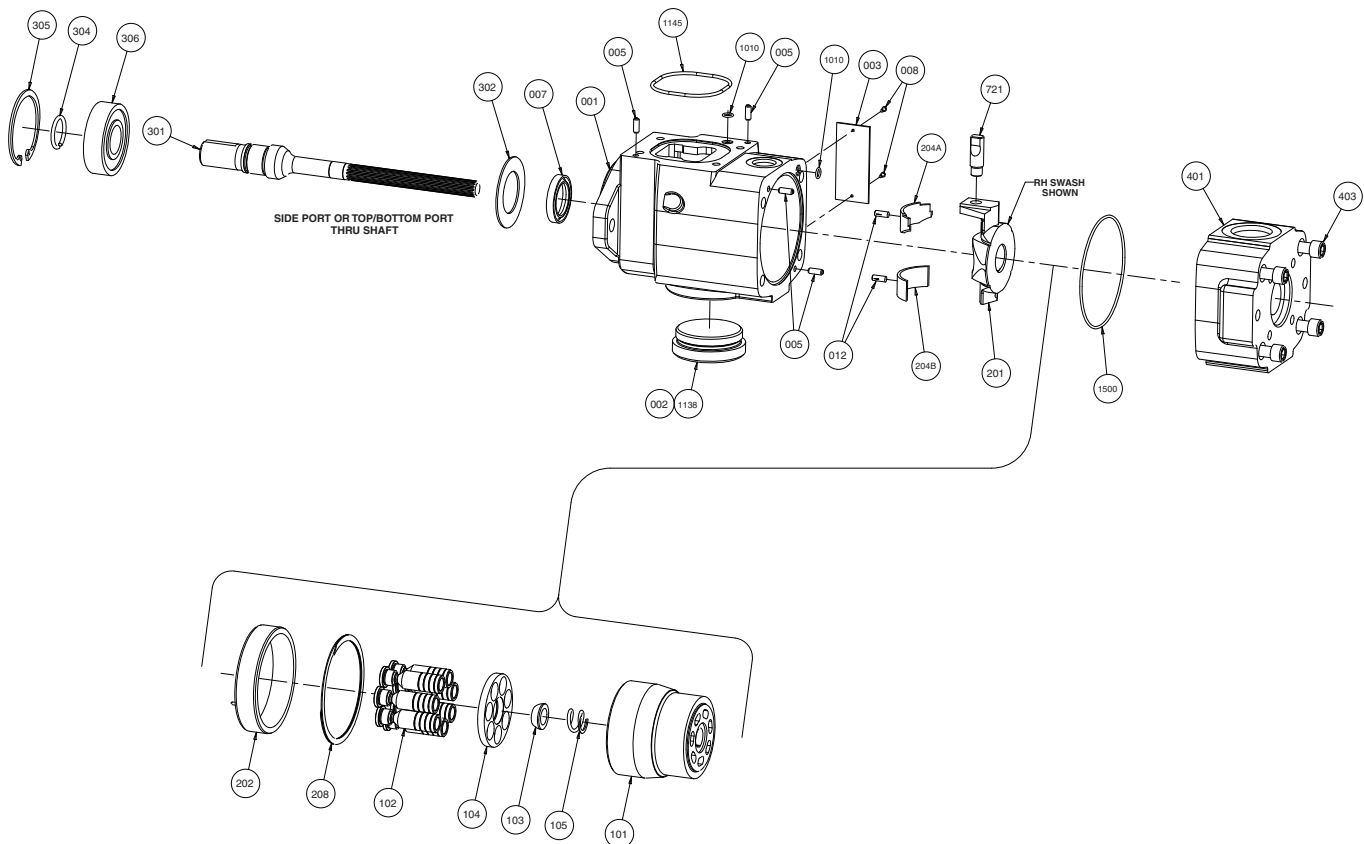

# Pump

Item	Part No.	Qty	Description	Item	Part No.	Qty	Description
	<b>258357</b>		<b>Pump</b>				
001	*a	N.S.S.	1 . Pump Housing	507	*m	N.S.S.	4 . Screw
002	*i	N.S.S.	1 . Plug	508	*m	N.S.S.	1 . Cover Plate
003	*k	N.S.S.	1 . Name Tag	515	*n	N.S.S.	1 . Roll Pin
005	*a	N.S.S.	4 . Roll Pin	516	*n	N.S.S.	2 . Hex Nut
007	*a*h	N.S.S.	4 . Shaft	601	*g	N.S.S.	AR . Plug
008	*k	N.S.S.	2 . Drive Screws	721	*d*l	N.S.S.	1 . Control Pin
012	*a	N.S.S.	2 . Saddle Bearing Locating Pin	1010	*a*g*h	N.S.S.	2 . O-Ring
101	*e	N.S.S.	1 . Barrel	1138	*h	N.S.S.	1 . O-Ring
102	*e	N.S.S.	7 . Piston and Shoe Assembly	1145	*a*h	N.S.S.	1 . O-Ring
103	*e*j	N.S.S.	1 . Fulcrum Ball	1500	*a*g*h	N.S.S.	1 . O-Ring
104	*e*j	N.S.S.	1 . Shoe Retainer	1902	*h	N.S.S.	AR . O-Ring
105	*e	N.S.S.	1 . Shoe Retainer Spring	1910	*h	N.S.S.	AR . O-Ring
201	*d	N.S.S.	1 . Swashblock				
202	*b	N.S.S.	1 . Hydrodynamic Bearing				
204A	*f	N.S.S.	1 . Saddle Bearing,Pressure Side	*a	Included in 254970 Housing Kit		
204B	*f	N.S.S.	1 . Saddle Bearing,Suction Side	*b	Included in 235796 Rotating Group Bearing Kit		
208	*b	N.S.S.	1 . Retaining Ring	*c	Included in 587391 Shaft & Bearing Kit		
301	*c	N.S.S.	1 . Drive Shaft	*d	Included in 254971 Swashblock Kit		
302	*c	N.S.S.	1 . Seal Retainer	*e	Included in 253336 Rotating Group Kit		
304	*c	N.S.S.	1 . Shaft Retainer Ring	*f	Included in 253338 Saddle Bearing Kit		
305	*c	N.S.S.	1 . Shaft Bearing Retainer Ring	*g	Included in 587392 Valve Plate Kit		
306	*c	N.S.S.	1 . Front Drive Shaft Bearing	*h	Included in 254973 Pump Seal Kit		
401	*g	N.S.S.	1 . Valve Plate	*i	Included in 254974 Piston & Shoe Kit		
403	*g	N.S.S.	4 . Screw	*j	Included in 240434 Shoe Retainer & Holddown Ball Kit		
501	*n	N.S.S.	1 . Coupling	*k	Included in 240433 Tag Kit		
502	*n	N.S.S.	1 . Adapter	*l	Included in 254975 Control Pin Kit		
503	*o	N.S.S.	1 . Stud	*m	Included in 255758 Cover Plate Kit		
504	*n	N.S.S.	1 . Washer	*n	Included in 587393 Coupling & Adapter Kit		
505	*m*n	N.S.S.	1 . Gasket	*o	See Power Unit Parts List		