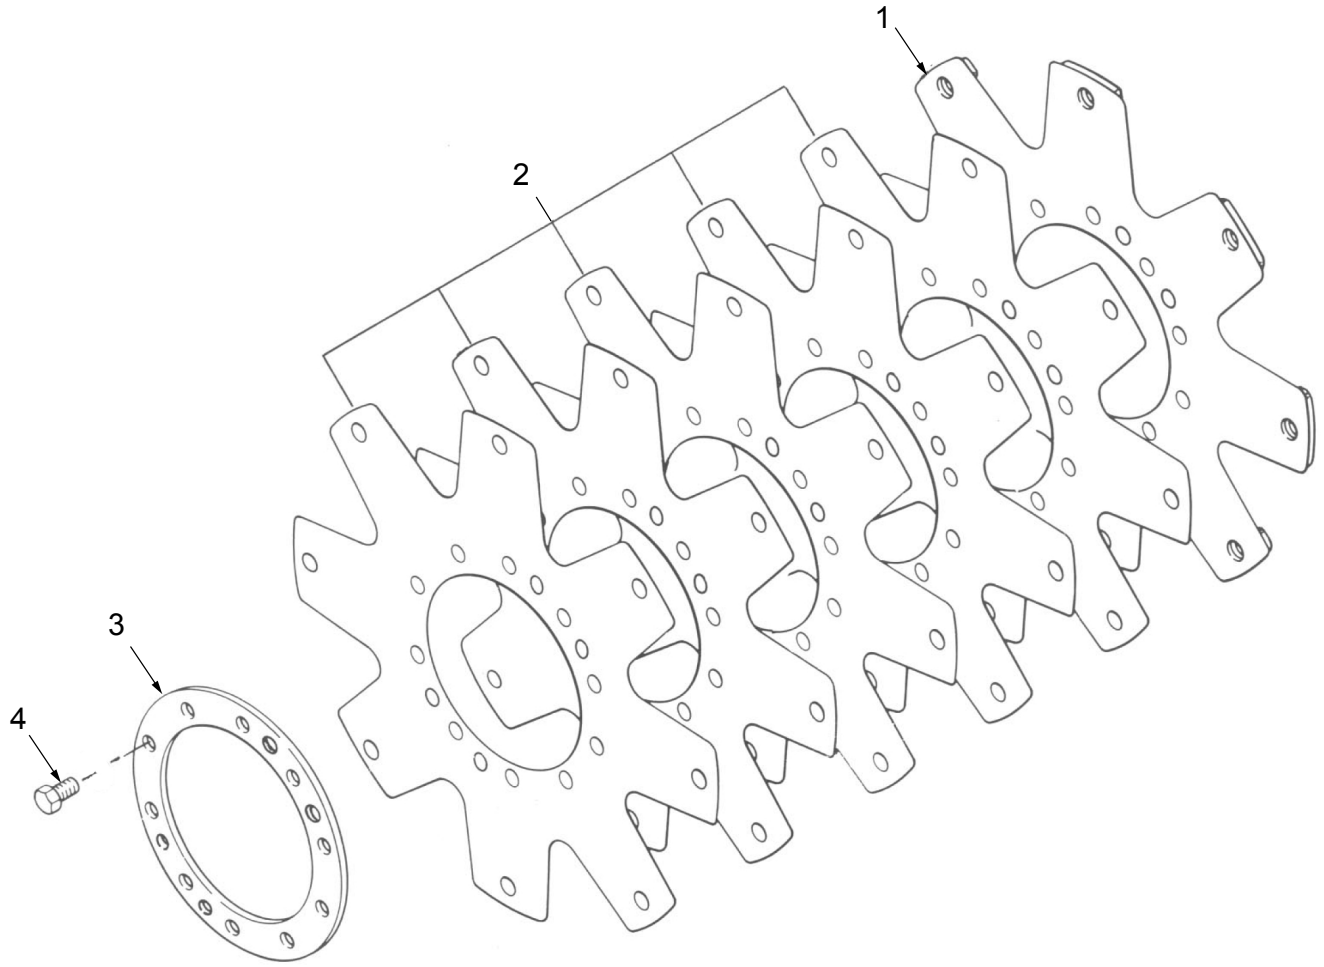

Kit, Flexplate, 16"

Item	Part No.	Qty	Description	Item	Part No.	Qty	Description
	<b>257100</b>		<b>KIT, FLEXPLATE;16" W/DRIVEPLATE</b>				
1	NSS	1	. Drive Plate and Weld Nut Assembly				
2	257103	5	. Plate, Drive				
3	256300	1	. Ring, Backing				
4	256303	14	. Capscrew, Locking				
5	* 80-965	1	. Instruction Sheet				

NSS Not Sold Separately

\* Not Illustrated