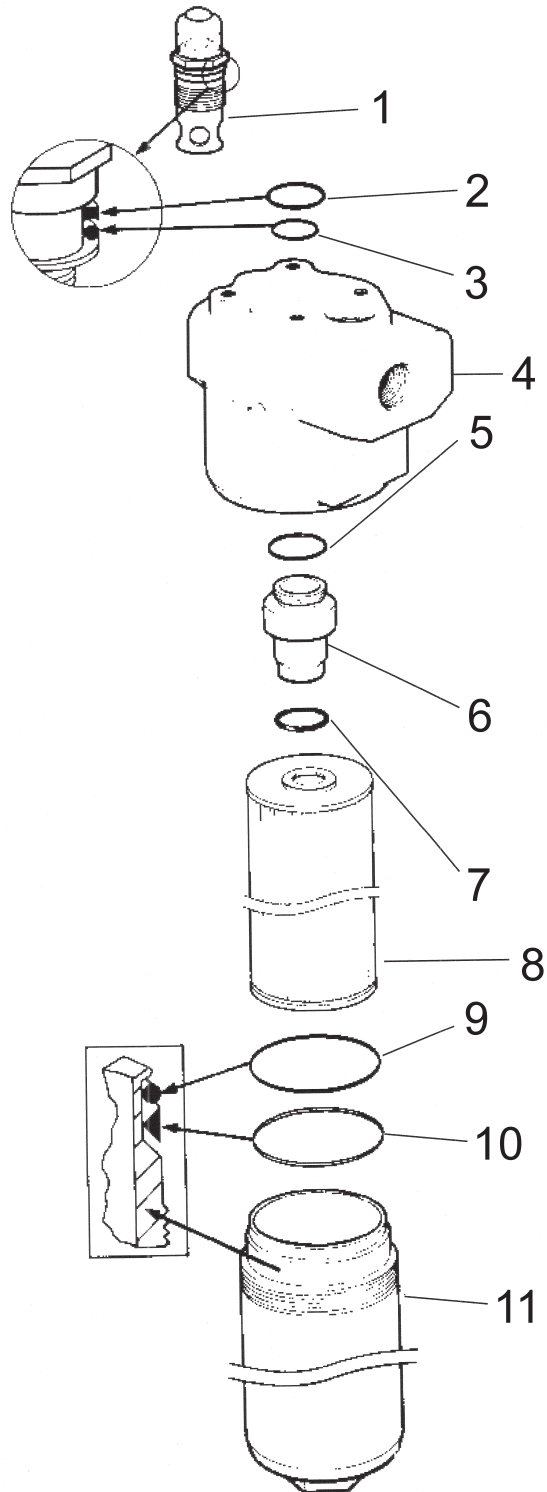

High Pressure Filter (40 GPM)

Item	Part No.	Qty	Description	Item	Part No.	Qty	Description
<b>253049 High Pressure Filter (40 GPM)</b>							
1	253578	1	. Visual Indicator Assy	8	*b 228211	1	. Element Kit
2	*a*b NSS	1	. Indicator Back-up Ring	9	*b NSS	1	. . Head to Bowl Seal
3	*a*b NSS	1	. Bypass Housing to Head Seal	10	*b 228858	1	. Head to Bowl Back-up Ring
4	NSS	1	. Head	11	249990	1	. Bowl
5	*b NSS	1	. Adapter to Head Seal				
6	253582	1	. Element to Head Adapter Assy				*a Included in Seal Kit 597842
7	*b NSS	1	. Element to Adapter Seal				*b Included in Filter Service Kit 570244